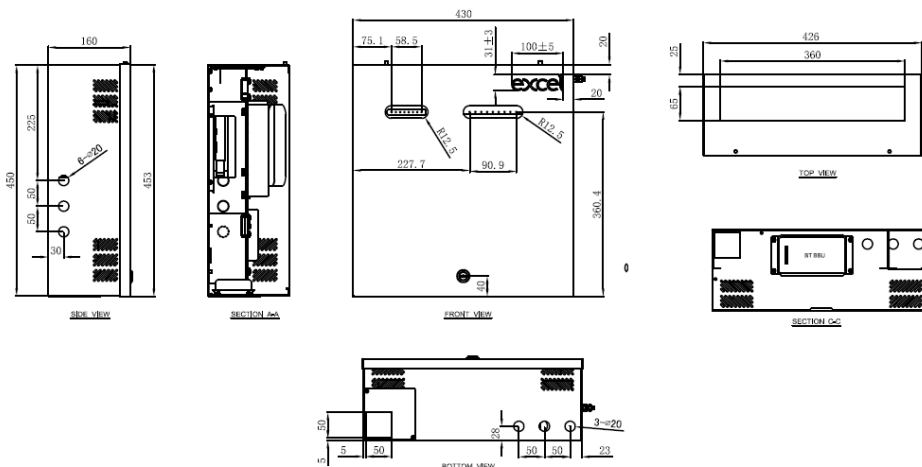

Product drawing

Included accessories

Accessories	Information	Quantity
Nylon cable tie	200mm x 4mm	10
Excel velcro Tie	285mm x 20mm	4
Twist tie		4
Removable/lockable door		1
Port identification label		1

Standards

Applicable standard	Detail
RoHS-II/-III (2011/65/EU & 2015/863): 2023	Our products, demonstrate full adherence to the regulatory stipulations of the EU Directive 2011/65/EU (RoHS-II) and its corresponding delegated directive 2015/863 (RoHS-III).
IEC 61754-1:2013	Fibre optic interconnecting devices and passive components - Fibre optic connector interfaces - Part 1: General and guidance
ISO/IEC 11801-1:2017	Information technology - Generic cabling for customer premises: Part 1 General Requirements
EN 50173-1:2018	Information technology. Generic cabling systems - General requirements