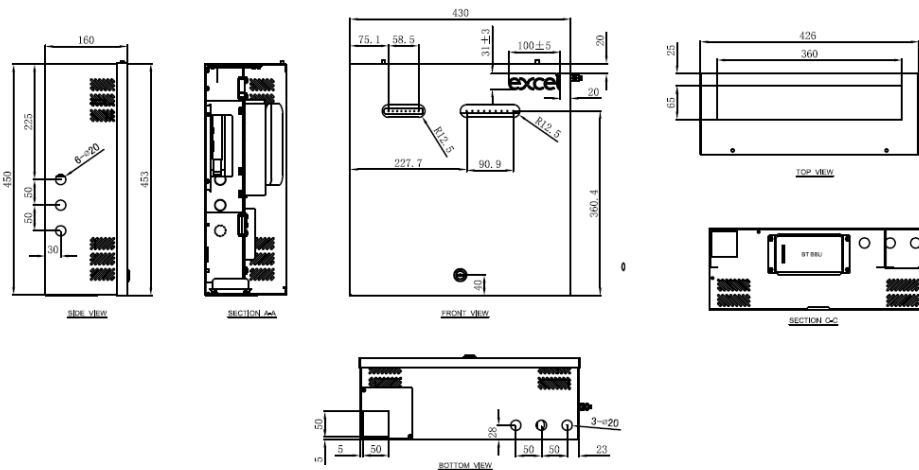

Excel ConSolidation Enclosure Residential Network Cabinet 453mm x 430 mm x 160 mm Light Grey

Part Code: 100-658

sales@excel-networking.com
excel-networking.com

Product Specifications

Feature	Values
Mounting Profile	Yes
Model	Residential
Type of profile rail	L-shaped
Number of doors	1
Width	430 mm
Height	453 mm
Depth	160 mm
Modular spacing	254 mm (10 inch)
With roof plate	yes
With front door	yes
Side panels included	no
Material	Steel
Type of surface	Powder coated
Colour	Grey White
RAL-number	9002

Additional specifications

Features	Values
Top cable entry / exit	Brush strip
Bottom cable entry holes	3 x 20mm
Bottom entry square hole	50mm x 50mm

Excel ConSolidation Enclosure Residential Network Cabinet 453mm x 430 mm x 160 mm Light Grey

Part Code: 100-658

sales@excel-networking.com
excel-networking.com

Left/right side cable entry	3 x 20mm
IP rating	IP20
Material thickness	1.2mm
Material coating	Powder Coating
M6 earthing stud	1
Operating temperature	-40 to +60 °C
Integrated tie points	Top/Bottom

Product drawing

Included accessories

Accessories	Information	Quantity
Nylon cable tie	200mm x 4mm	10
Excel velcro Tie	285mm x 20mm	4
Twist tie		4

Excel ConSolidation Enclosure Residential Network Cabinet 453mm x 430 mm x 160 mm Light Grey