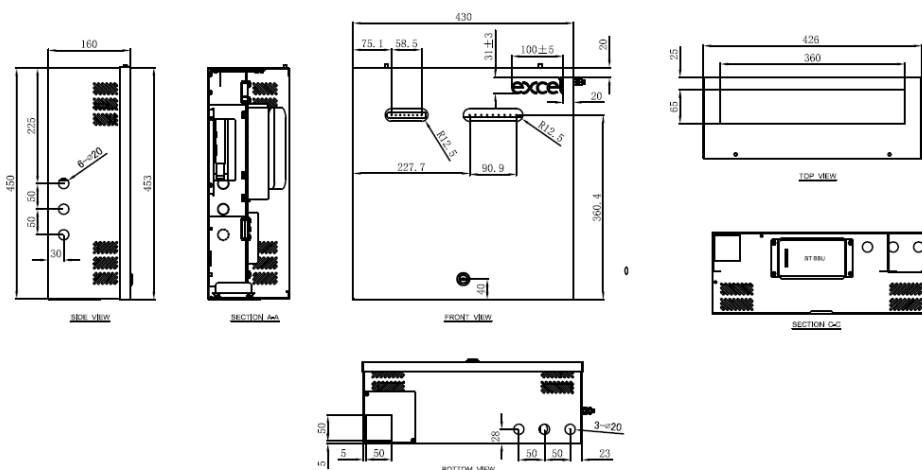

## Product Specifications

Feature	Values
Mounting Profile	Yes
Model	Residential
Type of profile rail	L-shaped
Number of doors	1
Width	430 mm
Height	453 mm
Depth	160 mm

# Excel Environ ConSolidation Enclosure Residential Network Cabinet 453mm x 430mm x 160mm Light G...

Item Code: 100-658

Modular spacing	254 mm (10 inch)
With roof plate	yes
With front door	yes
Side panels included	no
Material	Steel
Type of surface	Powder coated
Colour	Grey White
RAL-number	9002

## Additional specifications

Features	Values
Top cable entry / exit	Brush strip
Bottom cable entry holes	3 x 20mm
Bottom entry square hole	50mm x 50mm
Left/right side cable entry	3 x 20mm
IP rating	IP20
Material thickness	1.2mm
Material coating	Powder Coating
M6 earthing stud	1
Operating temperature	-40 to +60 °C
Integrated tie points	Top/Bottom

### Product drawing