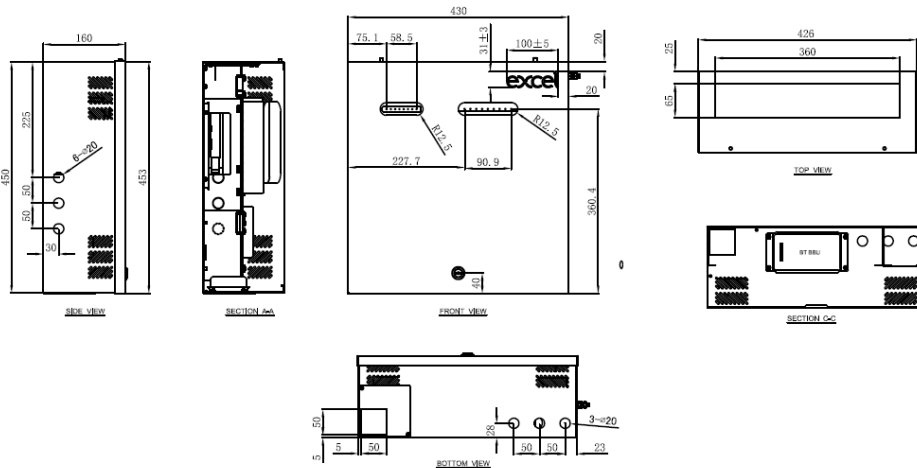

Excel ConSolidation Enclosure Residential Network Cabinet 453mm x 430 mm x 160 mm Light Grey

Part Code: 100-658

sales@excel-networking.com
excel-networking.com

Product Specifications

Feature	Values
Mounting Profile	Yes
Model	Residential
Type of profile rail	L-shaped
Number of doors	1
Width	430 mm
Height	453 mm
Depth	160 mm
Modular spacing	254 mm (10 inch)
With roof plate	yes
With front door	yes
Side panels included	no
Material	Steel
Type of surface	Powder coated
Colour	Grey White
RAL-number	9002

Additional specifications

Features	Values
Top cable entry / exit	Brush strip
Bottom cable entry holes	3 x 20mm
Bottom entry square hole	50mm x 50mm

Excel ConSolidation Enclosure Residential Network Cabinet 453mm x 430 mm x 160 mm Light Grey

Part Code: 100-658

sales@excel-networking.com
excel-networking.com

Left/right side cable entry	3 x 20mm
IP rating	IP20
Material thickness	1.2mm
Material coating	Powder Coating
M6 earthing stud	1
Operating temperature	-40 to +60 °C
Integrated tie points	Top/Bottom

Product drawing

Included accessories

Accessories	Information	Quantity
Nylon cable tie	200mm x 4mm	10
Excel velcro Tie	285mm x 20mm	4
Twist tie		4

Excel ConSolidation Enclosure Residential Network Cabinet 453mm x 430 mm x 160 mm Light Grey