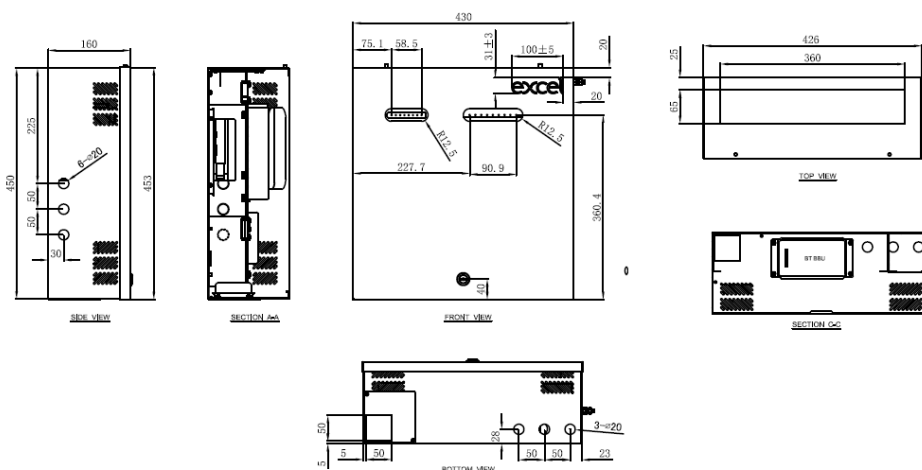

Product drawing

Included accessories

Accessories	Information	Quantity
Nylon cable tie	200mm x 4mm	10
Excel velcro Tie	285mm x 20mm	4
Twist tie		4
Removable/lockable door		1
Port identification label		1

Standards

Applicable standard	Detail
RoHS-II/-III (2011/65/EU & 2015/863): 2023	Our products, demonstrate full adherence to the regulatory stipulations of the EU Directive 2011/65/EU (RoHS-II) and its corresponding delegated directive 2015/863 (RoHS-III).
IEC 61754-1:2013	Fibre optic interconnecting devices and passive components - Fibre optic connector interfaces - Part 1: General and guidance
ISO/IEC 11801-1:2017	Information technology - Generic cabling for customer premises: Part 1 General Requirements
EN 50173-1:2018	Information technology. Generic cabling systems - General requirements