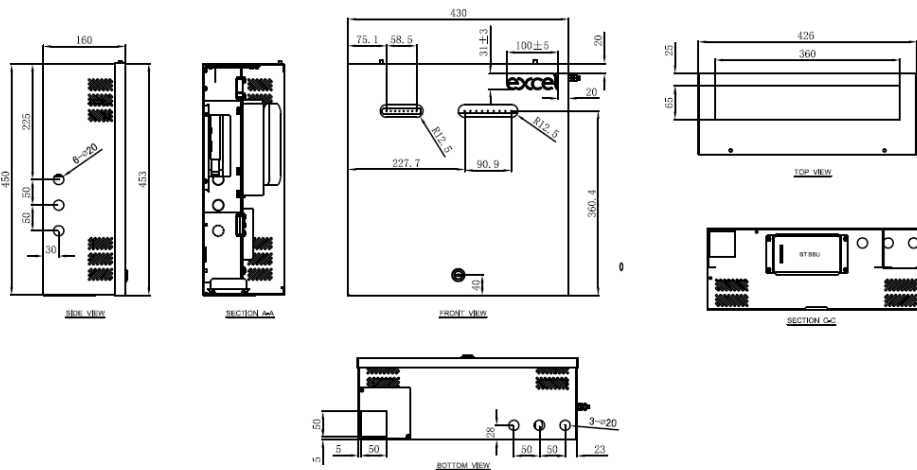

Excel ConSolidation Enclosure Residential Network Cabinet 453mm x 430 mm x 160 mm Light Grey

Part Code: 100-658

sales@excel-networking.com
excel-networking.com

Product Specifications

Feature	Values
Mounting Profile	Yes
Model	Residential
Type of profile rail	L-shaped
Number of doors	1
Width	430 mm
Height	453 mm
Depth	160 mm
Modular spacing	254 mm (10 inch)
With roof plate	yes
With front door	yes
Side panels included	no
Material	Steel
Type of surface	Powder coated
Colour	Grey White
RAL-number	9002

Additional specifications

Features	Values
Top cable entry / exit	Brush strip
Bottom cable entry holes	3 x 20mm
Bottom entry square hole	50mm x 50mm

Excel ConSolidation Enclosure Residential Network Cabinet 453mm x 430 mm x 160 mm Light Grey

Part Code: 100-658

sales@excel-networking.com
excel-networking.com

Left/right side cable entry	3 x 20mm
IP rating	IP20
Material thickness	1.2mm
Material coating	Powder Coating
M6 earthing stud	1
Operating temperature	-40 to +60 °C
Integrated tie points	Top/Bottom

Product drawing

Included accessories

Accessories	Information	Quantity
Nylon cable tie	200mm x 4mm	10
Excel velcro Tie	285mm x 20mm	4
Twist tie		4

Excel ConSolidation Enclosure Residential Network Cabinet 453mm x 430 mm x 160 mm Light Grey