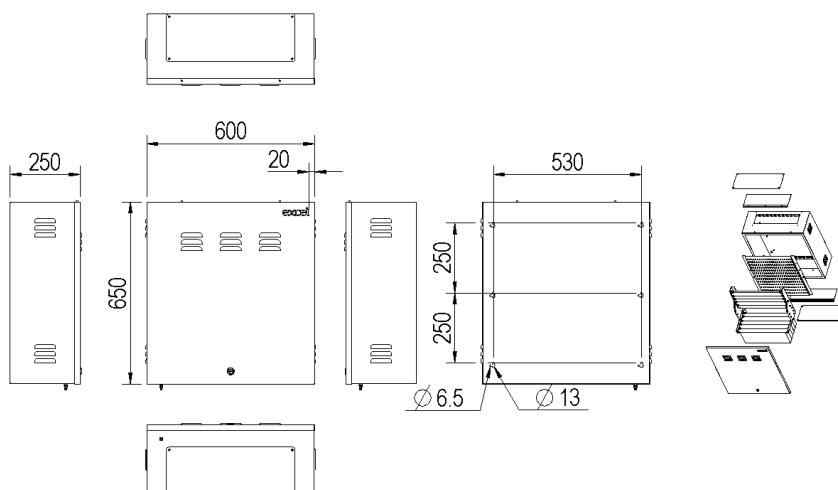

The Excel Large Riser enclosure has been designed to house up to 96 RJ45 connections on its dedicated 19" mounting profiles at the top of the enclosure. These profiles can be angled to allow ease of installation and reduce the length of patch cables required. The lower section allows mounting of 19" switches or fibre optic panels. The profile height can be adjusted to allow for deeper equipment. The box has adequate ventilation points throughout the enclosure reducing the need for internal fans. Cable entry is via brush strips featured at the top and bottom of the unit with integrated cable tie off points.

Number of doors	1
Width	600 mm
Height	650 mm
Depth	250 mm
Modular spacing	19 inch
With roof plate	yes
With front door	yes
Side panels included	no
Material	Steel
Type of surface	Powder coated
Colour	Grey White
RAL-number	9002

Additional specifications

Features	Values
Top cable entry / exit	Brush Strip
Bottom cable entry / exit	Brush Strip
IP rating	IP20
Material thickness	1.2mm
Material coating	Powder Coating
M6 earthing stud	1
Operating temprature	-40 to +60 °C
Intergrated tie points	Top/Bottom
Horizontal patching field	4U
Equipment patching field	4U

Excel Environ Large Riser Enclosure Network Cabinet 600mm x 250mm x 650mm Light Grey

Item Code: 100-659

excel
without compromise.

Product drawing

Included accessories

Accessories	Information	Quantity
Nylon cable tie	200mm x 4mm	10
Excel velcro Tie	285mm x 20mm	4
Twist tie		4
Removable/lockable door		1
Port identification label		1