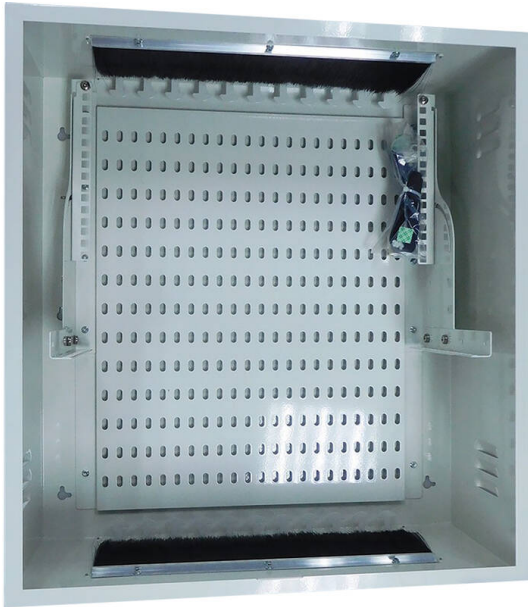

Excel Environ Large Riser Enclosure Network Cabinet 600mm x 250mm x 650mm Light Grey

Item Code: 100-659

excel
without compromise.

✕ Brush strip entry

✕ Integrated cable tie points

✕ Lockable front door

✕ Angled 19" mounting profiles

✕ Dedicated 19" equipment profiles

✕ Accepts standard Copper and Fibre 19" Patch Panels

✕ CIBSE TM65 Embodied Carbon: 99.071 kg CO2e

Product Overview

100-659 Excel Environ Large Riser Enclosure Network Cabinet 600 mm x 250 mm x 650 mm Light Grey, part of a huge range of Network Data Cabinets available from Mayflex.

The Excel range of wall enclosures has been designed to be a multifunctional set of products, which can form part of a network in multiple locations. With the ability to change the internal structures to fit most applications within a passive optical network and edge of network cabling designs, these enclosures can be adapted to house either fibre or copper (or both) within a confined space. These enclosures are suitable for risers, equipment rooms and remote locations.

The Excel Large Riser enclosure has been designed to house up to 96 RJ45 connections on its dedicated 19" mounting profiles at the top of the enclosure. These profiles can be angled to allow ease of installation and reduce the length of patch cables required. The lower section allows mounting of 19" switches or fibre optic panels. The profile height can be adjusted to allow for deeper equipment. The box has adequate ventilation points throughout the enclosure reducing the need for internal fans. Cable entry is via brush strips featured at the top and bottom of the unit with integrated cable tie off points.