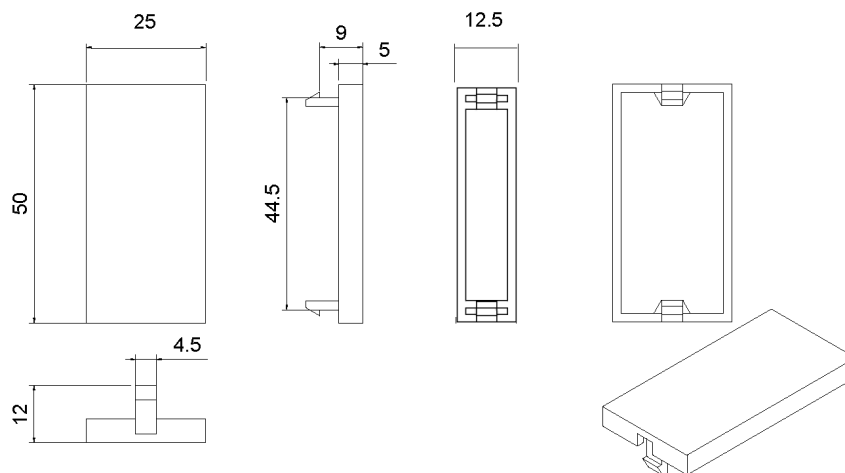

Product drawing

Standards

Applicable standard	Detail
BSEN 60670-1:2005 + A1:2013	Boxes and enclosures for electrical accessories for household and similar fixed electrical installations general requirements
BSEN 61340-5-1:2007	Protection of electronic devices from electrostatic phenomena. General requirements apply to activities that: manufacture, process, assemble, install, package, label, service, test, inspect, transport or otherwise handle electrical or electronic parts, assemblies and equipment susceptible to damage by electrostatic discharges greater than or equal to 100 V human body model (HBM).
BSEN 60529:1992+A2:2013	Degrees of Protection provided by Enclosures (IP CODE)
RoHS-II/-III (2011/65/EU & 2015/863): 2023	Our products, demonstrate full adherence to the regulatory stipulations of the EU Directive 2011/65/EU (RoHS-II) and its corresponding delegated directive 2015/863 (RoHS-III).
WFD: 2023	Compliant to Waste Framework Directive
SCIP: 2023	Compliant - Does Not Contain Substances of Concern In articles as such or in complex objects (Products)
POPs (EU) No 2019/1021	EU Regulation for the restriction of Persistent Organic Pollutants.