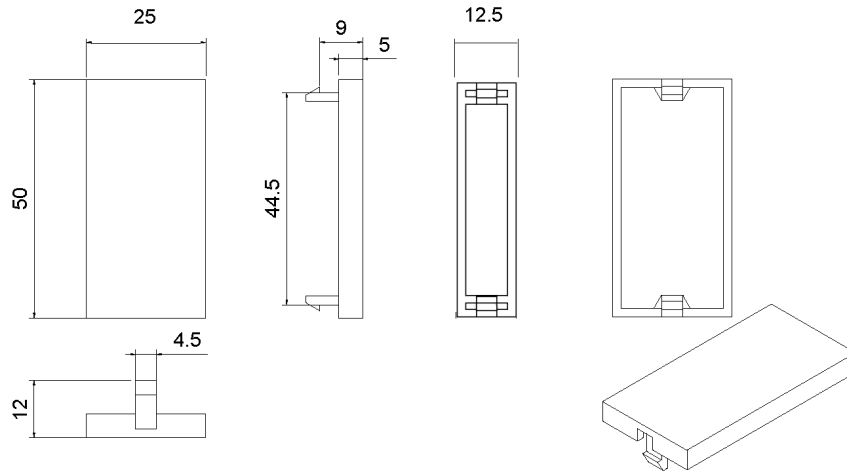

# Excel Full Width LJ6C Blank White

Item Code: 100-672

✕ Available in half/full-width

✕ Choice of design

✕ Choice of colours

✕ CIBSE TM65 Embodied Carbon: 0.015 kg CO2e

## Product Specifications

Feature	Values
Application	Blind cover
Material	Plastic
Colour	White
RAL-number (akin)	9016
Type of fastening	Engage (snap)
Width of device	22 mm
Height of device	37 mm

**Product drawing**

## Part Number Table

Part Number	Description
100-407	Excel Third Width (16.6 mm) Blank for 3 into 1 Assemblies White
100-672	Excel Full Width LJ6C Blank White
100-672-BK	Excel Full Width LJ6C Blank Black