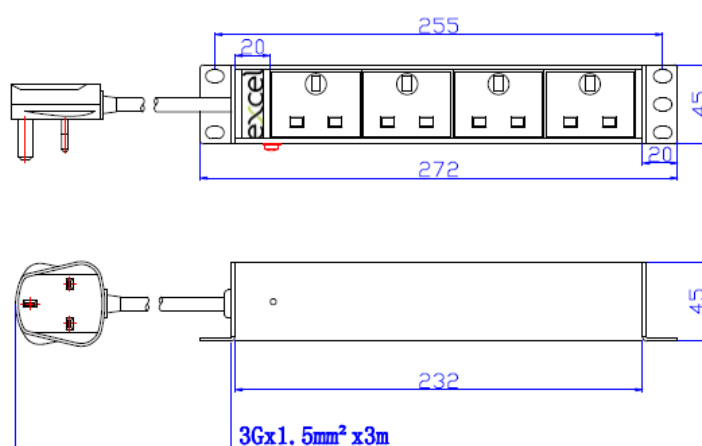

Excel 4 Way 10" PDU 4x UK Socket UK Plug Unswitched

Item Code: 100-681

excel
without compromise.

Additional specifications

Features	Values
Socket type	BS1363 (UK) Style - 90
Max No of sockets	4
Input Lead	3 meter 3 core 1.5mm cable terminated with 3 pin UK BS1363 style
Rated voltage	250 V AC 50/60 Hz
Rated current	13 A
Maximum power	3250 W

Product drawing

Standards

Applicable standard	Detail
BS 1363-4:2016+A1:2018	13 A plugs, socket-outlets, adaptors and connection units. Specification for 13 A fused connection units switched and unswitched
RoHS-II/-III (2011/65/EU & 2015/863): 2023	Our products, demonstrate full adherence to the regulatory stipulations of the EU Directive 2011/65/EU (RoHS-II) and its corresponding delegated directive 2015/863 (RoHS-III).
WFD: 2023	Compliant to Waste Framework Directive
SCIP: 2023	Compliant - Does Not Contain Substances of Concern In articles as such or in complex objects (Products)