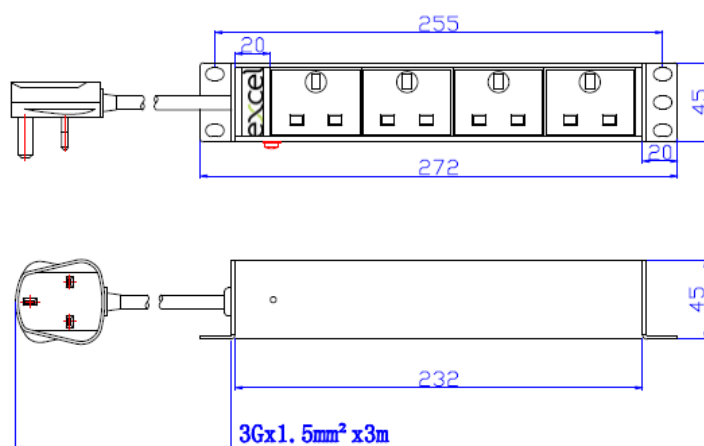

Excel 4 Way 10" PDU 4x UK Socket UK Plug Unswitched

Item Code: 100-681

excel
without compromise.

Additional specifications

Features	Values
Socket type	BS1363 (UK) Style - 90
Max No of sockets	4
Input Lead	3 meter 3 core 1.5mm cable terminated with 3 pin UK BS1363 style
Rated voltage	250 V AC 50/60 Hz
Rated current	13 A
Maximum power	3250 W

Product drawing

Standards

Applicable standard	Detail
BS 1363-4:2016+A1:2018	13 A plugs, socket-outlets, adaptors and connection units. Specification for 13 A fused connection units switched and unswitched
RoHS-II/-III (2011/65/EU & 2015/863): 2023	Our products, demonstrate full adherence to the regulatory stipulations of the EU Directive 2011/65/EU (RoHS-II) and its corresponding delegated directive 2015/863 (RoHS-III).
WFD: 2023	Compliant to Waste Framework Directive
SCIP: 2023	Compliant - Does Not Contain Substances of Concern In articles as such or in complex objects (Products)