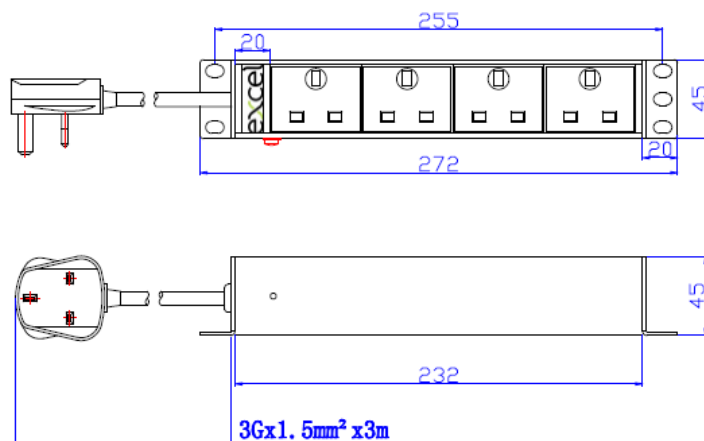

# Excel 4 Way 10" PDU 4x UK Socket UK Plug Unswitched

**Part Code: 100-681**

sales@excel-networking.com  
excel-networking.com

Feature	Values
Mounting direction	<b>Horizontal</b>
Electrical connection	<b>Connecting cord with plug</b>
Type of electric plug connection	<b>British Standard (BS1363)</b>
Cable length	<b>3 m</b>
Number of UK BS1363 sockets	<b>4</b>
Width	<b>482.6 mm</b>
Height	<b>62 mm</b>
Depth	<b>45 mm</b>
Supply voltage	<b>250 V</b>
Surge Protected	<b>no</b>
Switchable	<b>no</b>
With mounting bracket	<b>yes</b>

## Additional specifications

Features	Values
Socket type	<b>BS1363 (UK) Style - 90</b>
Max No of sockets	<b>4</b>
Input Lead	<b>3 meter 3 core 1.5mm cable terminated with 3 pin UK BS1363 style</b>
Rated voltage	<b>250 V AC 50/60 Hz</b>
Rated current	<b>13 A</b>
Maximum power	<b>3250 W</b>

# Excel 4 Way 10" PDU 4x UK Socket UK Plug Unswitched

Part Code: 100-681

sales@excel-networking.com  
excel-networking.com

## Product drawing