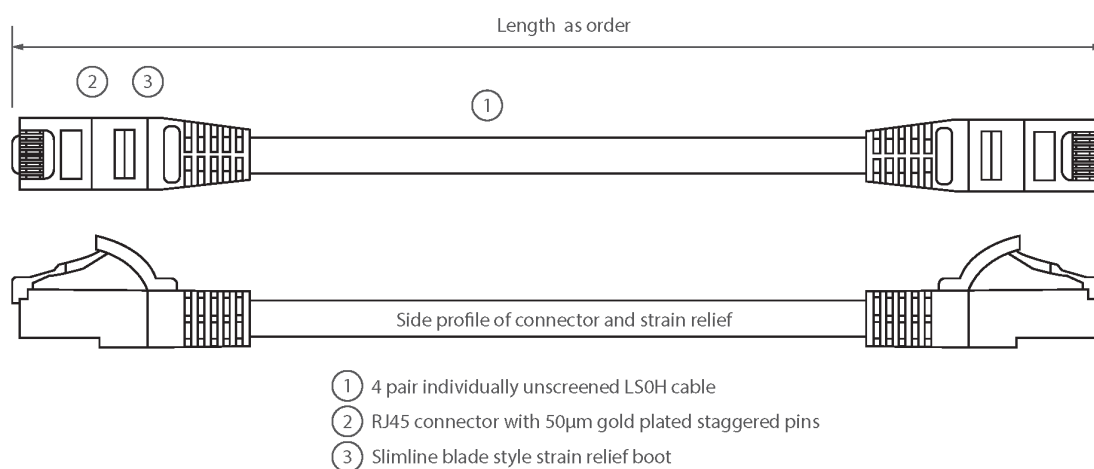

Product Overview

Excel Category 6 U/UTP patch leads are manufactured and tested to ISO 11801, EN 50173 & TIA/EIA 568 requirements for patch cord assemblies and provide optimum performance levels for structured cabling installations.

Product Specifications

Feature	Values
Cable type	U/UTP
Category	6
Length	1.5 m
Type of connector connection 1	RJ45 8(8)
Type of connector connection 2	RJ45 8(8)
Outer sheath colour	Blue
Strain relief boot	Moulded-on
Lockable	no
Strain relief boot colour	Blue

Excel Cat6 Mini Patch Lead U/UTP Unshielded LSOH Blade Booted 1.5 m Blue

Item Code: 100-690

Flame retardant version	yes
Cable construction	1x4
AWG-size	28
Pin assignment	1:1

Product drawing

Standards

Applicable standard	Detail
ISO/IEC 11801-1:2017	Information technology - Generic cabling for customer premises: Part 1 General Requirements
EN 50173-1:2018	Information technology. Generic cabling systems - General requirements
ANSI/TIA 568-2.D	Balanced Twisted-Pair Telecommunications Cabling and Components Standards
IEC 61156-5:2009+AMD1:2012 CSV	Multicore and symmetrical pair/quad cables for digital communications - Part 5: Symmetrical pair/quad cables with transmission characteristics up to 1 000 MHz - Horizontal floor wiring - Sectional specification
IEC 60332-1-2:2004	Tests on electric and optical fibre cables under fire conditions. Test for vertical flame propagation for a single insulated wire or cable. Procedure for 1 kW pre-mixed flame
IEC 61034-2:2005+A1:2013	Measurement of smoke density of cables burning under