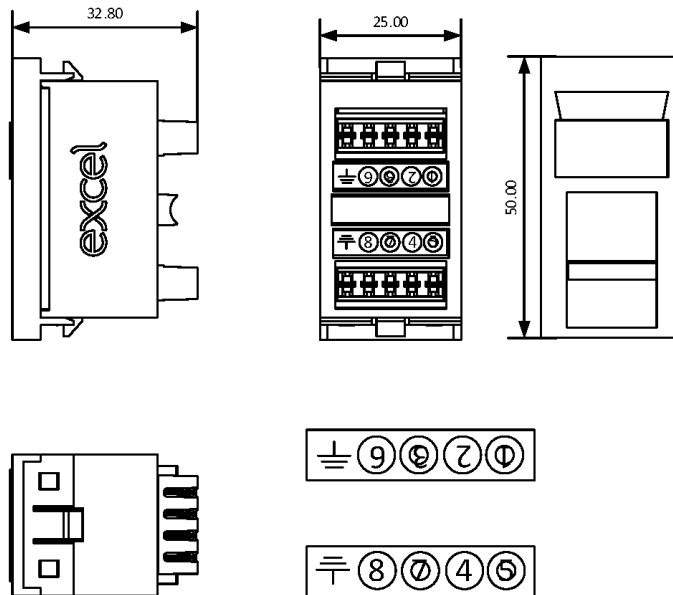

## Product Specifications

# Excel Cat5e (UTP) Unscreened RJ45 Euro Module White

**Part Code: 100-700**

[sales@excel-networking.com](mailto:sales@excel-networking.com)  
[excel-networking.com](http://excel-networking.com)

Feature	Values
Surface mounted	<b>Yes (faceplate required)</b>
Flush-mounted installation	<b>Yes (faceplate required)</b>
Floor box/sub-floor mounted	<b>Yes (faceplate required)</b>
Type of fastening	<b>Engage (snap)</b>
Type of connector	<b>RJ45 8(8)</b>
Category	<b>5E</b>
Colour	<b>White</b>
RAL-number	<b>9016</b>
Connection type	<b>LSA</b>
Shielded housing	<b>no</b>
With label space	<b>yes</b>
Outlet direction	<b>Straight</b>
Colour coding	<b>yes</b>
Width of device	<b>25 mm</b>
Height of device	<b>50 mm</b>
Depth of device	<b>32.85 mm</b>

## Product drawings