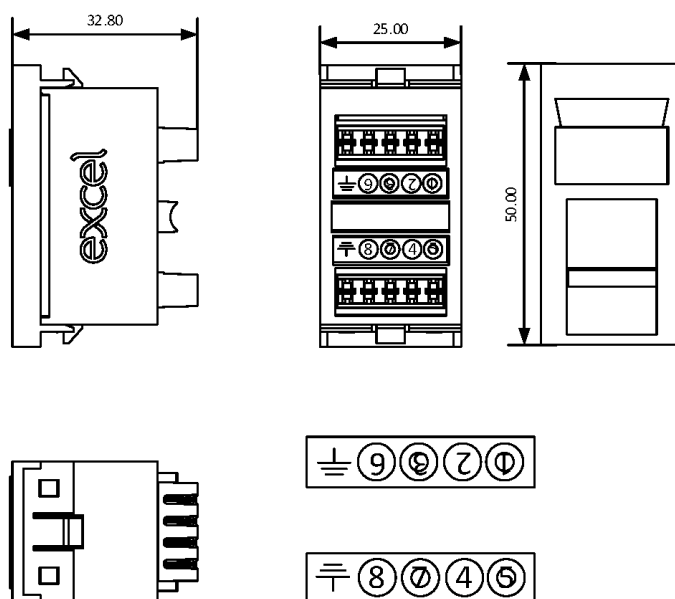

Termination can be made using Krone tooling, a cable tie base is positioned to the side of the IDC blocks to relieve cable stress.

Product Specifications

Feature	Values
Surface mounted	Yes (faceplate required)
Flush mounted (plaster)	Yes (faceplate required)
Floor box/sub-floor mounted	Yes (faceplate required)
Type of fastening	Engage (snap)
Type of connector	RJ45 8(8)
Category	5E
Colour	White
Connection type	LSA
With label space	Yes
Outlet direction	Straight
Colour coding	Yes

Excel Category 5e (UTP) Unscreened Euromod RJ45 Module - White

Item Code: 100-700

excel
without compromise.

Width of device	25 mm
Height of device	50 mm
Depth of device	32.85 mm

Product drawings

Standards

Applicable standard	Detail
ISO/IEC 11801:2011 (Ed 2.2)	Information technology - Generic cabling for customer premises
IEC 61156-5:2012 (Ed 2.1)	Multicore and symmetrical pair/quad cables for digital communications - Part 5: Symmetrical pair/quad cables with transmission characteristics up to 1 000 MHz - Horizontal floor wiring - Sectional specification
EN 50173-1:2011	Information technology. Generic cabling systems - General requirements
EN 50173-2:2007 including amendment A1:2010	Information technology. Generic cabling systems - Office premises
ANSI/TIA 568-C:2009	Balanced Twisted-Pair Telecommunications Cabling and Components Standards
RoHS	Restriction of Hazardous Substances - Compliant