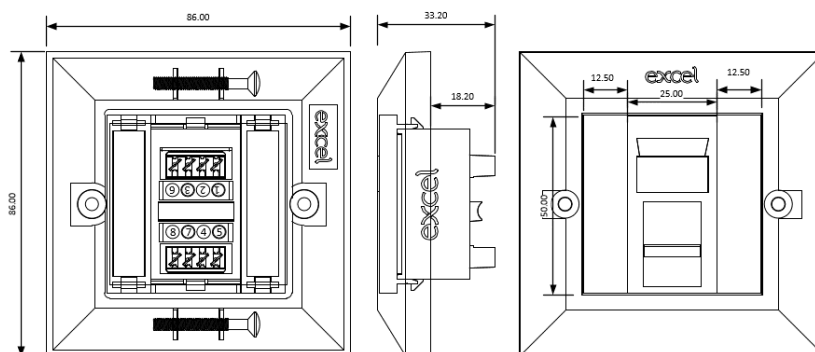

Product Overview

Excel Pre Loaded Single Gang Faceplates consist of a single module (100-700) and an Excel bevelled faceplate (100-712), with blanks. These plates save time and money by reducing on site installation and assembly time.

Product Specifications

Feature	Values
Surface mounted	yes
Flush-mounted installation	yes
Type of fastening	Screwing
Type of connector	RJ45 8(8)
With outlets / modules	yes
Suitable for number of outlets / modules	1
Category	5E
Colour	White
RAL-number	9016
Connection type	LSA
Shielded jacks	no
Shielded housing	no
With label space	yes
Outlet direction	Straight
Colour coding	yes

Excel Cat5e (UTP) Unscreened Single RJ45 Module White c/w Bevelled Plate & Blanks

Item Code: 100-702

excel
without compromise.

Width of device 85 mm

Height of device 85 mm

Product drawings

Standards

Applicable standard