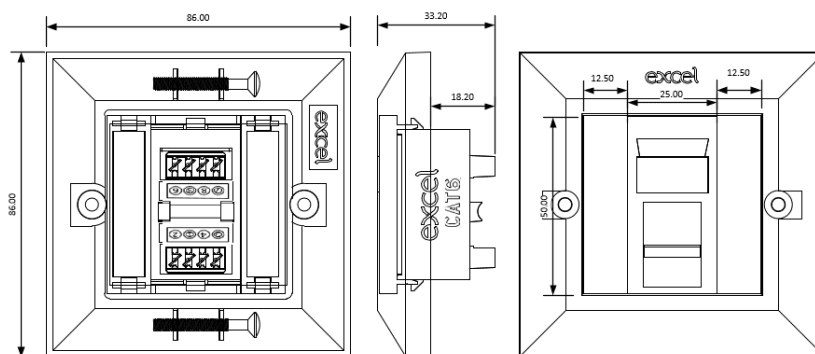

Product Overview

Excel Pre Loaded Single Gang Faceplates consist of a single module (100-700) and an Excel bevelled faceplate (100-712), with blanks. These plates save time and money by reducing on site installation and assembly time.

Product Specifications

Feature	Values
Surface mounted	yes
Flush-mounted installation	yes
Type of fastening	Screwing
Type of connector	RJ45 8(8)
With outlets / modules	yes
Suitable for number of outlets / modules	1
Category	5E
Colour	White
RAL-number	9016
Connection type	LSA
Shielded jacks	no
Shielded housing	no
With label space	yes
Outlet direction	Straight
Colour coding	yes

Excel Cat5e (UTP) Unscreened Single RJ45 Module White c/w Bevelled Plate & Blanks

Item Code: 100-702

excel
without compromise.

Width of device 85 mm

Height of device 85 mm

Product drawings

Standards

Applicable standard