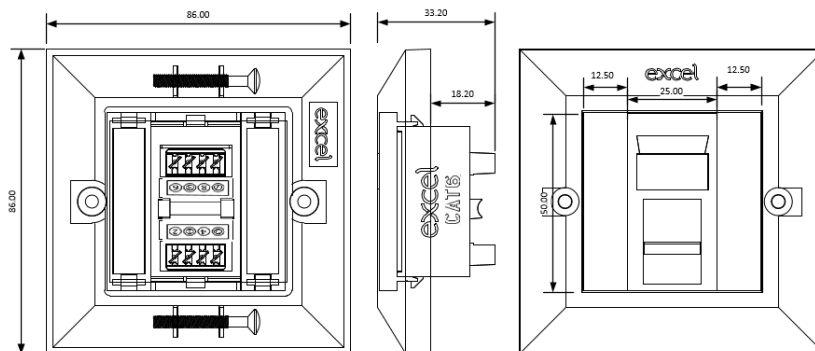

Product Specifications

Feature	Values
Surface mounted	yes
Flush-mounted installation	yes
Type of fastening	Screwing
Type of connector	RJ45 8(8)
With outlets / modules	yes
Suitable for number of outlets / modules	1
Category	5E
Colour	White
RAL-number	9016
Connection type	LSA
Shielded jacks	no
Shielded housing	no
With label space	yes
Outlet direction	Straight
Colour coding	yes

Excel Cat5e (UTP) Unscreened Single RJ45 Module White c/w Bevelled Plate & Blanks

Item Code: 100-702

excel
without compromise.

Width of device 85 mm

Height of device 85 mm

Product drawings

Standards

Applicable standard