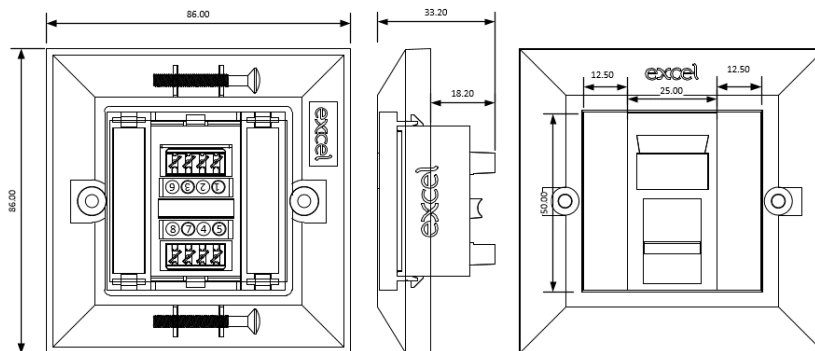

Product Specifications

Feature	Values
Surface mounted	yes
Flush-mounted installation	yes
Type of fastening	Screwing
Type of connector	RJ45 8(8)
With outlets / modules	yes
Suitable for number of outlets / modules	1
Category	5E
Colour	White
RAL-number	9016
Connection type	LSA
Shielded jacks	no
Shielded housing	no
With label space	yes
Outlet direction	Straight
Colour coding	yes

Excel Cat5e (UTP) Unscreened Single RJ45 Module White c/w Bevelled Plate & Blanks

Item Code: 100-702

excel
without compromise.

Width of device 85 mm

Height of device 85 mm

Product drawings

Standards

Applicable standard