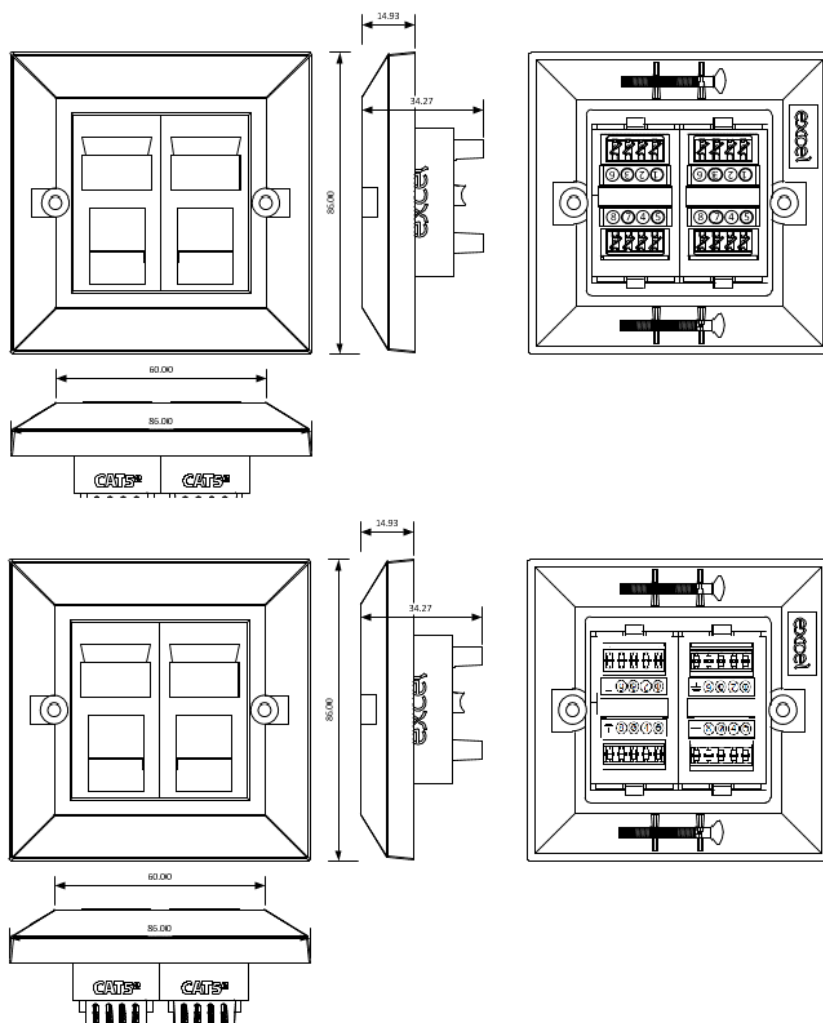

Product Overview

Excel Pre Loaded Single Gang Faceplates consist of two single modules (100-700) and an Excel bevelled faceplate (100-712). These plates save time and money by reducing on site installation and assembly time.

Excel Cat5e (UTP) Unscreened Dual RJ45 Modules White c/w Bevelled Plate

Item Code: 100-704

Width of device 85 mm

Height of device 85 mm

Product drawings

Excel Cat5e (UTP) Unscreened Dual RJ45 Modules White c/w Bevelled Plate

Part Number Table

Part Number	Description
100-704	Excel Cat5e (UTP) Unscreened Dual RJ45 Modules White c/w Bevelled Plate
100-710	Excel Cat5e (FTP) Screened Dual RJ45 Modules White c/w Bevelled Plate

Excel is a world class premium performing end to end infrastructure solution designed, Manufactured, supported and delivered without compromise.