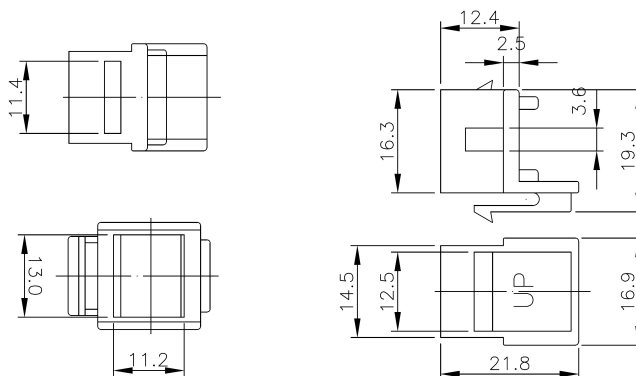

Product drawing