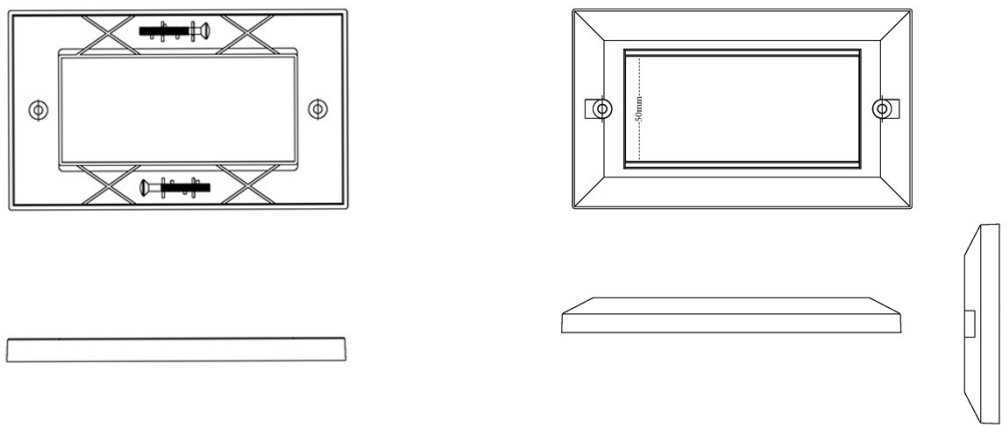

Product Specifications

Feature	Values
Number of units	2
Flush-mounted installation	yes
Suitable for floor box	yes
Material	Thermoplastic
Colour	White
RAL-number (akin)	9016
Type of fastening	Screw mounting
Width	85 mm
Height	85 mm
Aperture width	50 mm

Excel White Single Gang Bevelled Plate without Blanks

Item Code: 100-712

Aperture height

50 mm

Excel White Single Gang Bevelled Plate without Blanks

Item Code: 100-712

Product drawings

Excel White Single Gang Bevelled Plate without Blanks

Part Number Table

Part Number	Description
100-712	Excel White Single Gang Bevelled Plate without Blanks
100-714	Excel White Single Gang Flat Plate without Blanks
100-714-BK	Excel Black Single Gang Flat Plate Without Blanks
100-715	Excel Half Width 12.5 mm Blank Plate White
100-715-BK	Excel Half Width 12.5 mm Blank Plate Black
100-716	Excel White Double Gang Bevelled Plate without Blanks
100-718	Excel White Double Gang Flat Plate without Blanks
100-719	Excel Full Width 25 mm Blank Plate White
100-719-BK	Excel Full Width 25 mm Blank Plate Black