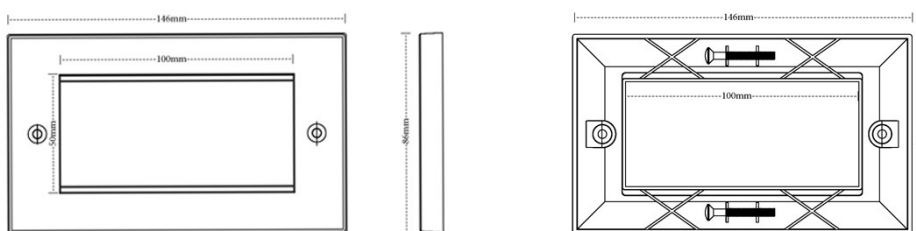

Product Specifications

Feature	Values
Number of units	2
Flush-mounted installation	yes
Suitable for floor box	yes
Material	Thermoplastic
Colour	White
RAL-number (akin)	9016
Type of fastening	Screw mounting
Width	85 mm
Height	85 mm
Aperture width	50 mm

Excel White Single Gang Bevelled Plate without Blanks

Item Code: 100-712

Aperture height

50 mm

Excel White Single Gang Bevelled Plate without Blanks

Item Code: 100-712

Product drawings

Excel White Single Gang Bevelled Plate without Blanks

Part Number Table

Part Number	Description
100-712	Excel White Single Gang Bevelled Plate without Blanks
100-714	Excel White Single Gang Flat Plate without Blanks
100-714-BK	Excel Black Single Gang Flat Plate Without Blanks
100-715	Excel Half Width 12.5 mm Blank Plate White
100-715-BK	Excel Half Width 12.5 mm Blank Plate Black
100-716	Excel White Double Gang Bevelled Plate without Blanks
100-718	Excel White Double Gang Flat Plate without Blanks
100-719	Excel Full Width 25 mm Blank Plate White
100-719-BK	Excel Full Width 25 mm Blank Plate Black