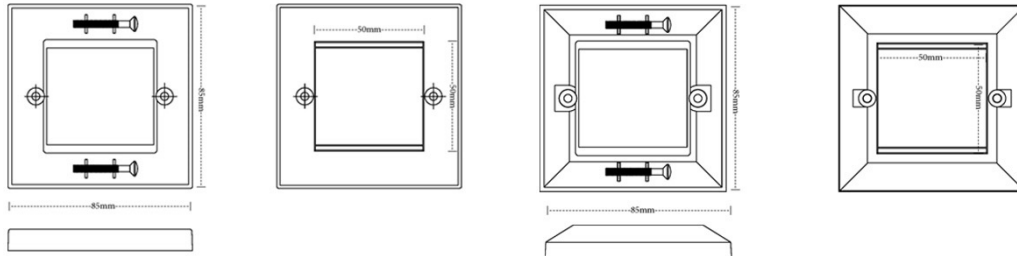

Product Specifications

Feature	Values
Number of units	2
Flush-mounted installation	yes
Suitable for floor box	yes
Material	Thermoplastic
Colour	White
RAL-number (akin)	9016
Type of fastening	Screw mounting
Width	85 mm
Height	85 mm
Aperture width	50 mm

Excel White Single Gang Bevelled Plate without Blanks

Item Code: 100-712

Aperture height

50 mm

Excel White Single Gang Bevelled Plate without Blanks

Item Code: 100-712

Product drawings

Excel White Single Gang Bevelled Plate without Blanks

Part Number Table

Part Number	Description
100-712	Excel White Single Gang Bevelled Plate without Blanks
100-714	Excel White Single Gang Flat Plate without Blanks
100-714-BK	Excel Black Single Gang Flat Plate Without Blanks
100-715	Excel Half Width 12.5 mm Blank Plate White
100-715-BK	Excel Half Width 12.5 mm Blank Plate Black
100-716	Excel White Double Gang Bevelled Plate without Blanks
100-718	Excel White Double Gang Flat Plate without Blanks
100-719	Excel Full Width 25 mm Blank Plate White
100-719-BK	Excel Full Width 25 mm Blank Plate Black