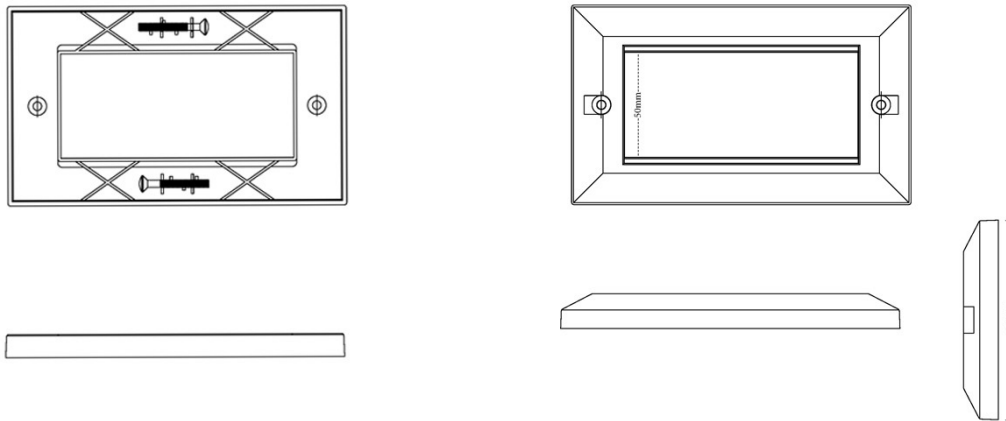

Product Specifications

Feature	Values
Number of units	2
Flush-mounted installation	yes
Suitable for floor box	yes
Material	Thermoplastic
Colour	White
RAL-number (akin)	9016
Type of fastening	Screw mounting
Width	85 mm
Height	85 mm
Aperture width	50 mm

Excel White Single Gang Bevelled Plate without Blanks

Item Code: 100-712

Aperture height

50 mm

Excel White Single Gang Bevelled Plate without Blanks

Item Code: 100-712

Product drawings

Excel White Single Gang Bevelled Plate without Blanks

Part Number Table

Part Number	Description
100-712	Excel White Single Gang Bevelled Plate without Blanks
100-714	Excel White Single Gang Flat Plate without Blanks
100-714-BK	Excel Black Single Gang Flat Plate Without Blanks
100-715	Excel Half Width 12.5 mm Blank Plate White
100-715-BK	Excel Half Width 12.5 mm Blank Plate Black
100-716	Excel White Double Gang Bevelled Plate without Blanks
100-718	Excel White Double Gang Flat Plate without Blanks
100-719	Excel Full Width 25 mm Blank Plate White
100-719-BK	Excel Full Width 25 mm Blank Plate Black