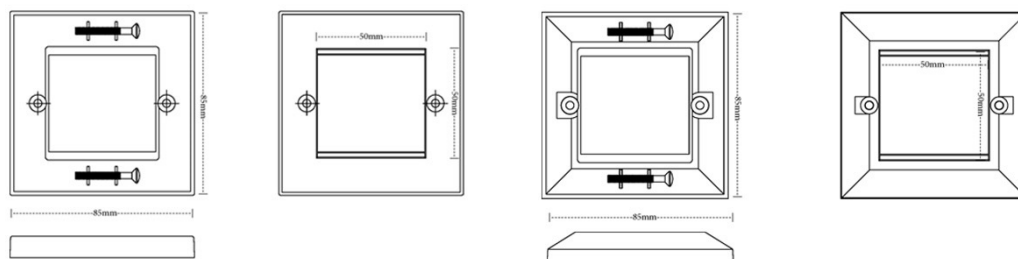

Product Specifications

Feature	Values
Number of units	2
Flush-mounted installation	yes
Suitable for floor box	yes
Material	Thermoplastic
Colour	White
RAL-number (akin)	9016
Type of fastening	Screw mounting
Width	85 mm
Height	85 mm
Aperture width	50 mm

Excel White Single Gang Bevelled Plate without Blanks

Item Code: 100-712

Aperture height

50 mm

Excel White Single Gang Bevelled Plate without Blanks

Item Code: 100-712

Product drawings

Excel White Single Gang Bevelled Plate without Blanks

Part Number Table

Part Number	Description
100-712	Excel White Single Gang Bevelled Plate without Blanks
100-714	Excel White Single Gang Flat Plate without Blanks
100-714-BK	Excel Black Single Gang Flat Plate Without Blanks
100-715	Excel Half Width 12.5 mm Blank Plate White
100-715-BK	Excel Half Width 12.5 mm Blank Plate Black
100-716	Excel White Double Gang Bevelled Plate without Blanks
100-718	Excel White Double Gang Flat Plate without Blanks
100-719	Excel Full Width 25 mm Blank Plate White
100-719-BK	Excel Full Width 25 mm Blank Plate Black