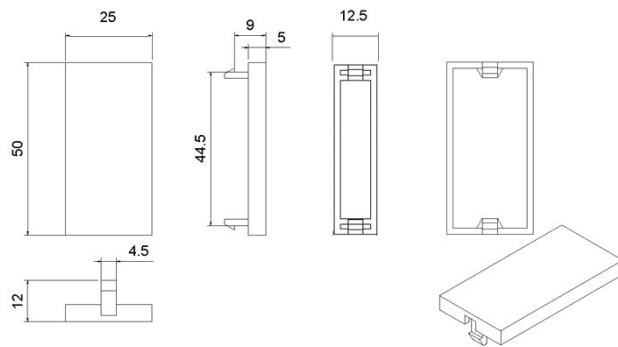

Product Specifications

Feature	Values
Number of units	2
Flush-mounted installation	yes
Suitable for floor box	yes
Material	Thermoplastic
Colour	White
RAL-number (akin)	9016
Type of fastening	Screw mounting
Width	85 mm
Height	85 mm
Aperture width	50 mm

Excel White Single Gang Bevelled Plate without Blanks

Item Code: 100-712

Aperture height

50 mm

Excel White Single Gang Bevelled Plate without Blanks

Item Code: 100-712

Product drawings

Excel White Single Gang Bevelled Plate without Blanks

Part Number Table

Part Number	Description
100-712	Excel White Single Gang Bevelled Plate without Blanks
100-714	Excel White Single Gang Flat Plate without Blanks
100-714-BK	Excel Black Single Gang Flat Plate Without Blanks
100-715	Excel Half Width 12.5 mm Blank Plate White
100-715-BK	Excel Half Width 12.5 mm Blank Plate Black
100-716	Excel White Double Gang Bevelled Plate without Blanks
100-718	Excel White Double Gang Flat Plate without Blanks
100-719	Excel Full Width 25 mm Blank Plate White
100-719-BK	Excel Full Width 25 mm Blank Plate Black