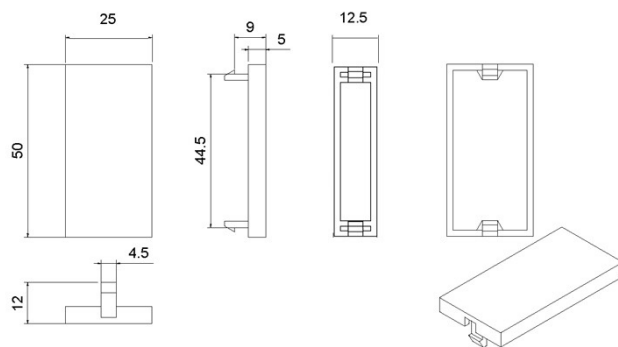

Product Specifications

Feature	Values
Number of units	2
Flush-mounted installation	yes
Suitable for floor box	yes
Material	Thermoplastic
Colour	White
RAL-number (akin)	9016
Type of fastening	Screw mounting
Width	85 mm
Height	85 mm
Aperture width	50 mm

Excel White Single Gang Bevelled Plate without Blanks

Item Code: 100-712

Aperture height

50 mm

Excel White Single Gang Bevelled Plate without Blanks

Item Code: 100-712

Product drawings

Excel White Single Gang Bevelled Plate without Blanks

Part Number Table

Part Number	Description
100-712	Excel White Single Gang Bevelled Plate without Blanks
100-714	Excel White Single Gang Flat Plate without Blanks
100-714-BK	Excel Black Single Gang Flat Plate Without Blanks
100-715	Excel Half Width 12.5 mm Blank Plate White
100-715-BK	Excel Half Width 12.5 mm Blank Plate Black
100-716	Excel White Double Gang Bevelled Plate without Blanks
100-718	Excel White Double Gang Flat Plate without Blanks
100-719	Excel Full Width 25 mm Blank Plate White
100-719-BK	Excel Full Width 25 mm Blank Plate Black