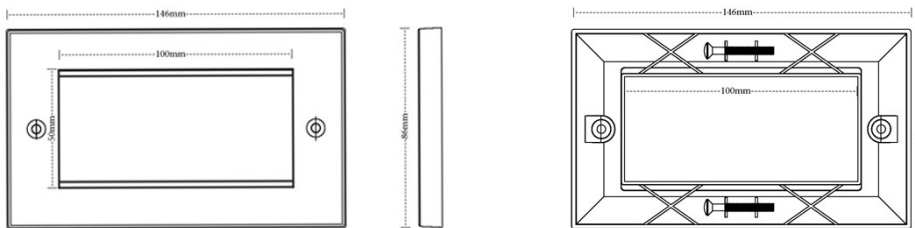

Product Specifications

Feature	Values
Number of units	2
Flush-mounted installation	yes
Suitable for floor box	yes
Material	Thermoplastic
Colour	White
RAL-number (akin)	9016
Type of fastening	Screw mounting
Width	85 mm
Height	85 mm
Aperture width	50 mm

Excel White Single Gang Bevelled Plate without Blanks

Item Code: 100-712

Aperture height

50 mm

Excel White Single Gang Bevelled Plate without Blanks

Item Code: 100-712

Product drawings

Excel White Single Gang Bevelled Plate without Blanks

Part Number Table

Part Number	Description
100-712	Excel White Single Gang Bevelled Plate without Blanks
100-714	Excel White Single Gang Flat Plate without Blanks
100-714-BK	Excel Black Single Gang Flat Plate Without Blanks
100-715	Excel Half Width 12.5 mm Blank Plate White
100-715-BK	Excel Half Width 12.5 mm Blank Plate Black
100-716	Excel White Double Gang Bevelled Plate without Blanks
100-718	Excel White Double Gang Flat Plate without Blanks
100-719	Excel Full Width 25 mm Blank Plate White
100-719-BK	Excel Full Width 25 mm Blank Plate Black