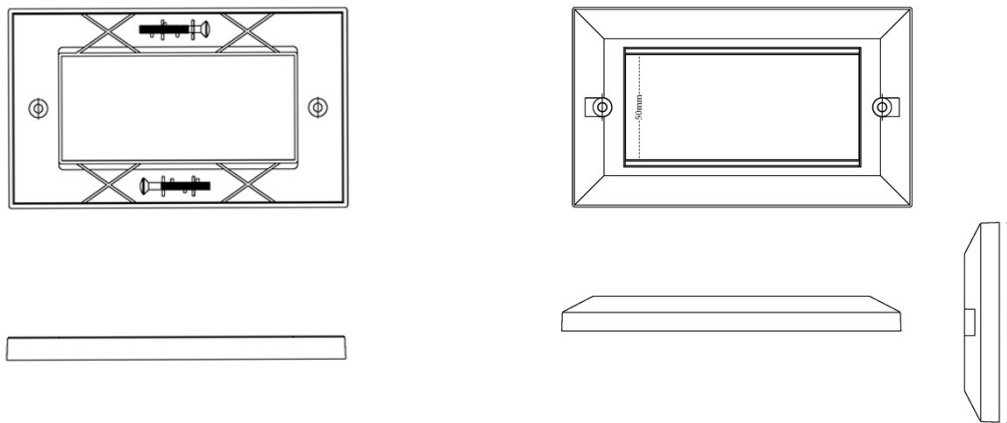

Excel Black Single Gang Flat Plate Without Blanks

Part Code: 100-714-BK

sales@excel-networking.com
excel-networking.com