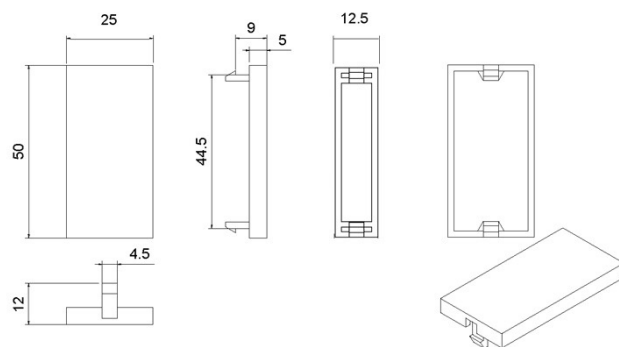

Excel Black Single Gang Flat Plate Without Blanks

Part Code: 100-714-BK

sales@excel-networking.com
excel-networking.com