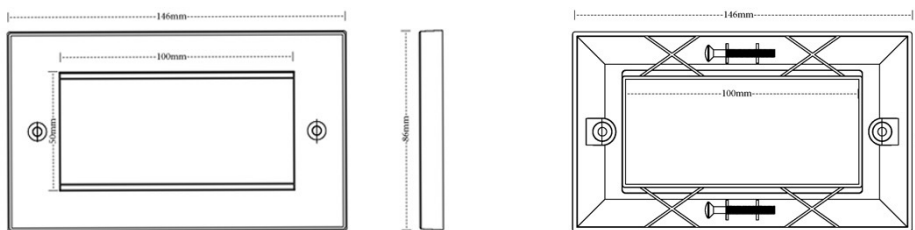

## Excel Black Single Gang Flat Plate Without Blanks

**Part Code: 100-714-BK**

[sales@excel-networking.com](mailto:sales@excel-networking.com)  
[excel-networking.com](http://excel-networking.com)

Number of units	<b>2</b>
Flush-mounted installation	<b>yes</b>
Suitable for floor box	<b>yes</b>
Material	<b>Thermoplastic</b>
Colour	<b>Black</b>
RAL-number (akin)	<b>9011</b>
Type of fastening	<b>Screw mounting</b>
Width	<b>85 mm</b>
Height	<b>85 mm</b>
Aperture width	<b>50 mm</b>
Aperture height	<b>50 mm</b>

# Excel Black Single Gang Flat Plate Without Blanks

Part Code: 100-714-BK

sales@excel-networking.com  
excel-networking.com

## Product drawings