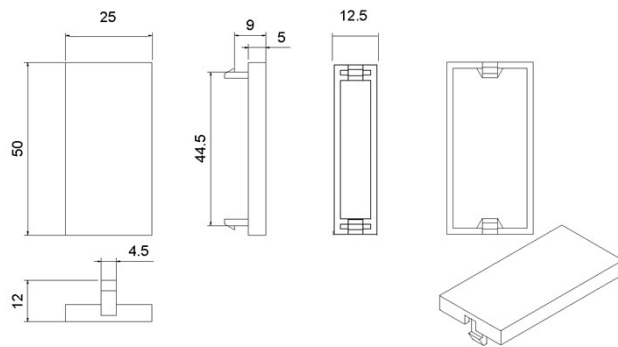

Excel Full Width 25 mm Blank Plate Black

Item Code: 100-719-BK

✕ Available in half/full-width

✕ Available in white/black

✕ Compatible with flat/bevelled faceplates

✕ 25 Year system warranty

Product Overview

Excel blanking plates to suit the Excel faceplates.

Product Specifications

Feature	Values
Application	Blind cover
Material	Plastic
Colour	Black
RAL-number (akin)	9017
Type of fastening	Engage (snap)
Width of device	25 mm
Height of device	50 mm

Item Code: 100-719-BK

Product drawings

Excel Full Width 25 mm Blank Plate Black

Item Code: 100-719-BK

Standards

Applicable standard	Detail
BS EN 60670-1:2005 + A1:2013	Boxes and enclosures for electrical accessories for household and similar fixed electrical installations general requirements
BS EN 61340-5-1:2007	Protection of electronic devices from electrostatic phenomena. General requirements apply to activities that: manufacture, process, assemble, install, package, label, service, test, inspect, transport or otherwise handle electrical or electronic parts, assemblies and equipment susceptible to damage by electrostatic discharges greater than or equal to 100 V human body model (HBM).
BS EN 60529:1992+A2:2013	Degrees of Protection provided by Enclosures (IP CODE)
RoHS-II/III (2011/65/EU & 2015/863): 2023	Our products, demonstrate full adherence to the regulatory stipulations of the EU Directive 2011/65/EU (RoHS-II) and its corresponding delegated directive 2015/863 (RoHS-III).
WFD: 2023	Compliant to Waste Framework Directive
SCIP: 2023	Compliant - Does Not Contain Substances of Concern In articles as such or in complex objects (Products)
POPs (EU) No 2019/1021	EU Regulation for the restriction of Persistent Organic Pollutants.