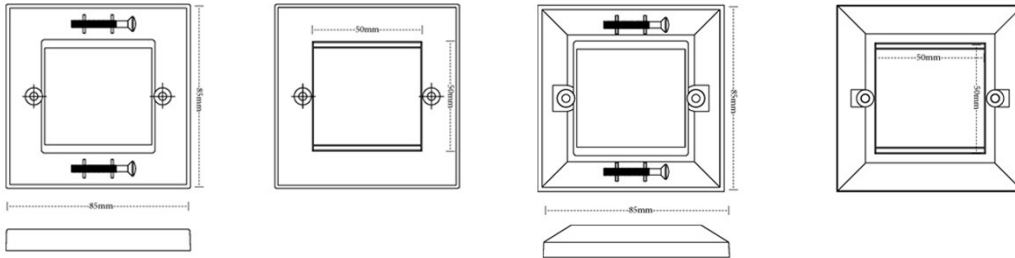

Excel Full Width 25 mm Blank Plate Black

Item Code: 100-719-BK

✕ Available in half/full-width

✕ Available in white/black

✕ Compatible with flat/bevelled faceplates

✕ 25 Year system warranty

Product Overview

Excel blanking plates to suit the Excel faceplates.

Product Specifications

Feature	Values
Application	Blind cover
Material	Plastic
Colour	Black
RAL-number (akin)	9017
Type of fastening	Engage (snap)
Width of device	25 mm
Height of device	50 mm

Item Code: 100-719-BK

Product drawings

Excel Full Width 25 mm Blank Plate Black

Item Code: 100-719-BK

Standards

Applicable standard	Detail
BS EN 60670-1:2005 + A1:2013	Boxes and enclosures for electrical accessories for household and similar fixed electrical installations general requirements
BS EN 61340-5-1:2007	Protection of electronic devices from electrostatic phenomena. General requirements apply to activities that: manufacture, process, assemble, install, package, label, service, test, inspect, transport or otherwise handle electrical or electronic parts, assemblies and equipment susceptible to damage by electrostatic discharges greater than or equal to 100 V human body model (HBM).
BS EN 60529:1992+A2:2013	Degrees of Protection provided by Enclosures (IP CODE)
RoHS-II/III (2011/65/EU & 2015/863): 2023	Our products, demonstrate full adherence to the regulatory stipulations of the EU Directive 2011/65/EU (RoHS-II) and its corresponding delegated directive 2015/863 (RoHS-III).
WFD: 2023	Compliant to Waste Framework Directive
SCIP: 2023	Compliant - Does Not Contain Substances of Concern In articles as such or in complex objects (Products)
POPs (EU) No 2019/1021	EU Regulation for the restriction of Persistent Organic Pollutants.