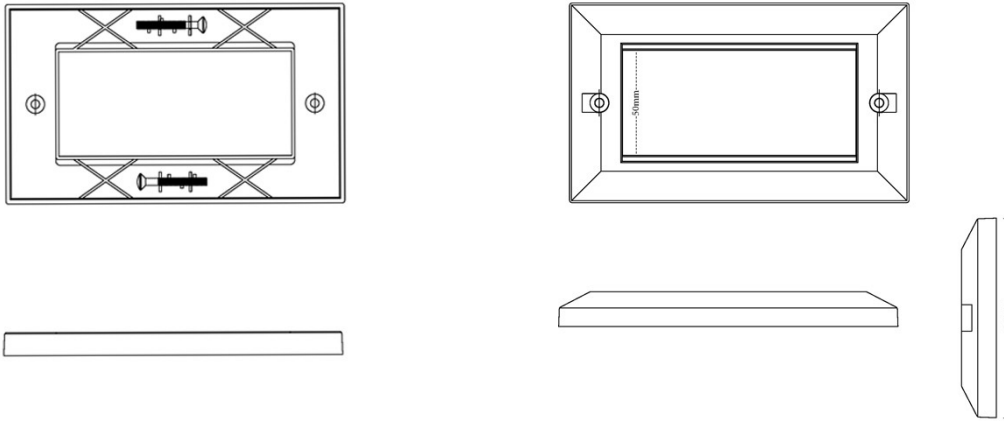

Excel Full Width 25 mm Blank Plate Black

Item Code: 100-719-BK

✕ Available in half/full-width

✕ Available in white/black

✕ Compatible with flat/bevelled faceplates

✕ 25 Year system warranty

Product Overview

Excel blanking plates to suit the Excel faceplates.

Product Specifications

Feature	Values
Application	Blind cover
Material	Plastic
Colour	Black
RAL-number (akin)	9017
Type of fastening	Engage (snap)
Width of device	25 mm
Height of device	50 mm

Item Code: 100-719-BK

Product drawings

Excel Full Width 25 mm Blank Plate Black

Item Code: 100-719-BK

Standards

Applicable standard	Detail
BS EN 60670-1:2005 + A1:2013	Boxes and enclosures for electrical accessories for household and similar fixed electrical installations general requirements
BS EN 61340-5-1:2007	Protection of electronic devices from electrostatic phenomena. General requirements apply to activities that: manufacture, process, assemble, install, package, label, service, test, inspect, transport or otherwise handle electrical or electronic parts, assemblies and equipment susceptible to damage by electrostatic discharges greater than or equal to 100 V human body model (HBM).
BS EN 60529:1992+A2:2013	Degrees of Protection provided by Enclosures (IP CODE)
RoHS-II/III (2011/65/EU & 2015/863): 2023	Our products, demonstrate full adherence to the regulatory stipulations of the EU Directive 2011/65/EU (RoHS-II) and its corresponding delegated directive 2015/863 (RoHS-III).
WFD: 2023	Compliant to Waste Framework Directive
SCIP: 2023	Compliant - Does Not Contain Substances of Concern In articles as such or in complex objects (Products)
POPs (EU) No 2019/1021	EU Regulation for the restriction of Persistent Organic Pollutants.