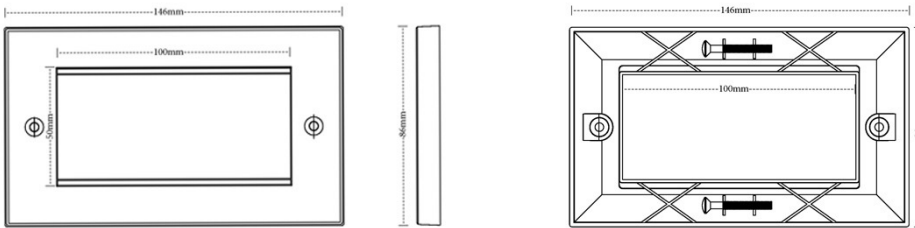

Excel Full Width 25 mm Blank Plate Black

Item Code: 100-719-BK

✕ Available in half/full-width

✕ Available in white/black

✕ Compatible with flat/bevelled faceplates

✕ 25 Year system warranty

Product Overview

Excel blanking plates to suit the Excel faceplates.

Product Specifications

Feature	Values
Application	Blind cover
Material	Plastic
Colour	Black
RAL-number (akin)	9017
Type of fastening	Engage (snap)
Width of device	25 mm
Height of device	50 mm

Item Code: 100-719-BK

Product drawings

Excel Full Width 25 mm Blank Plate Black

Item Code: 100-719-BK

Standards

Applicable standard	Detail
BS EN 60670-1:2005 + A1:2013	Boxes and enclosures for electrical accessories for household and similar fixed electrical installations general requirements
BS EN 61340-5-1:2007	Protection of electronic devices from electrostatic phenomena. General requirements apply to activities that: manufacture, process, assemble, install, package, label, service, test, inspect, transport or otherwise handle electrical or electronic parts, assemblies and equipment susceptible to damage by electrostatic discharges greater than or equal to 100 V human body model (HBM).
BS EN 60529:1992+A2:2013	Degrees of Protection provided by Enclosures (IP CODE)
RoHS-II/III (2011/65/EU & 2015/863): 2023	Our products, demonstrate full adherence to the regulatory stipulations of the EU Directive 2011/65/EU (RoHS-II) and its corresponding delegated directive 2015/863 (RoHS-III).
WFD: 2023	Compliant to Waste Framework Directive
SCIP: 2023	Compliant - Does Not Contain Substances of Concern In articles as such or in complex objects (Products)
POPs (EU) No 2019/1021	EU Regulation for the restriction of Persistent Organic Pollutants.