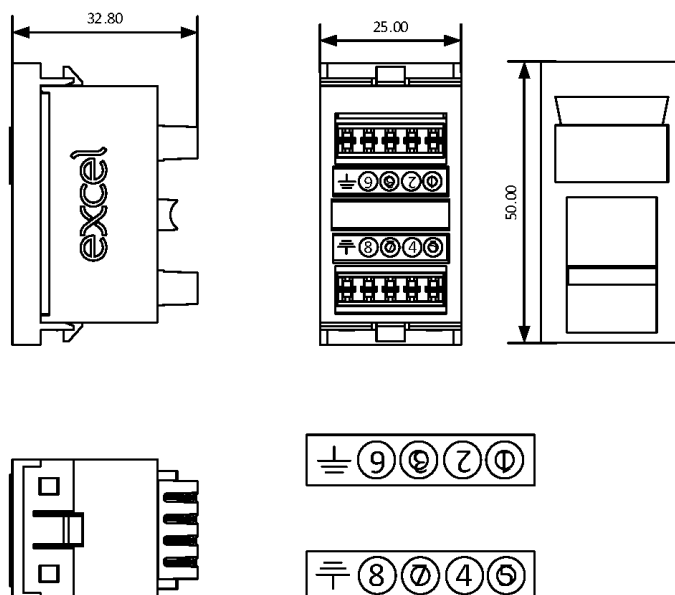

Excel Cat5e (UTP) Unscreened RJ45 Euro Module Blue

Item Code: 100-730

Shielded housing	no
With label space	yes
Outlet direction	Straight
Colour coding	yes
Width of device	25 mm
Height of device	50 mm
Depth of device	32.85 mm

Product drawings

Standards

Applicable standard	Detail
ISO/IEC 11801:2011 (Ed 2.2)	Information technology - Generic cabling for customer premises
IEC 61156-5:2012 (Ed 2.1)	Multicore and symmetrical pair/quad cables for digital communications - Part 5: Symmetrical pair/quad cables with transmission characteristics up to 1 000 MHz - Horizontal floor wiring - Sectional specification
EN 50173-1:2018	Information technology. Generic cabling systems - General requirements