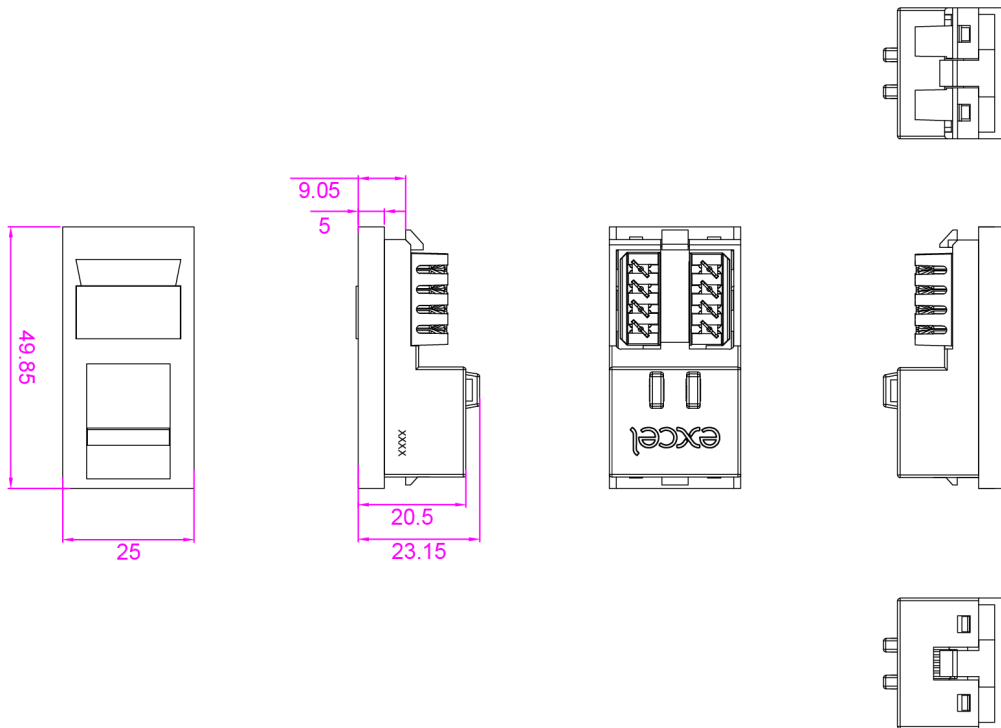

## Product Specifications

# Excel Cat5e (UTP) Unscreened Low Profile RJ45 Euro Module Red

Part Code: 100-738

sales@excel-networking.com  
excel-networking.com

Feature	Values
Surface mounted	<b>Yes (faceplate required)</b>
Flush-mounted installation	<b>Yes (faceplate required)</b>
Floor box/sub-floor mounted	<b>Yes (faceplate required)</b>
Type of fastening	<b>Engage (snap)</b>
Type of connector	<b>RJ45 8(8)</b>
Category	<b>5E</b>
Colour	<b>Red</b>
Connection type	<b>LSA</b>
Shielded jacks	<b>no</b>
Shielded housing	<b>no</b>
With label space	<b>yes</b>
Outlet direction	<b>Straight</b>
Colour coding	<b>yes</b>
Width of device	<b>25 mm</b>
Height of device	<b>50 mm</b>
Depth of device	<b>23.1 mm</b>

## Product drawing