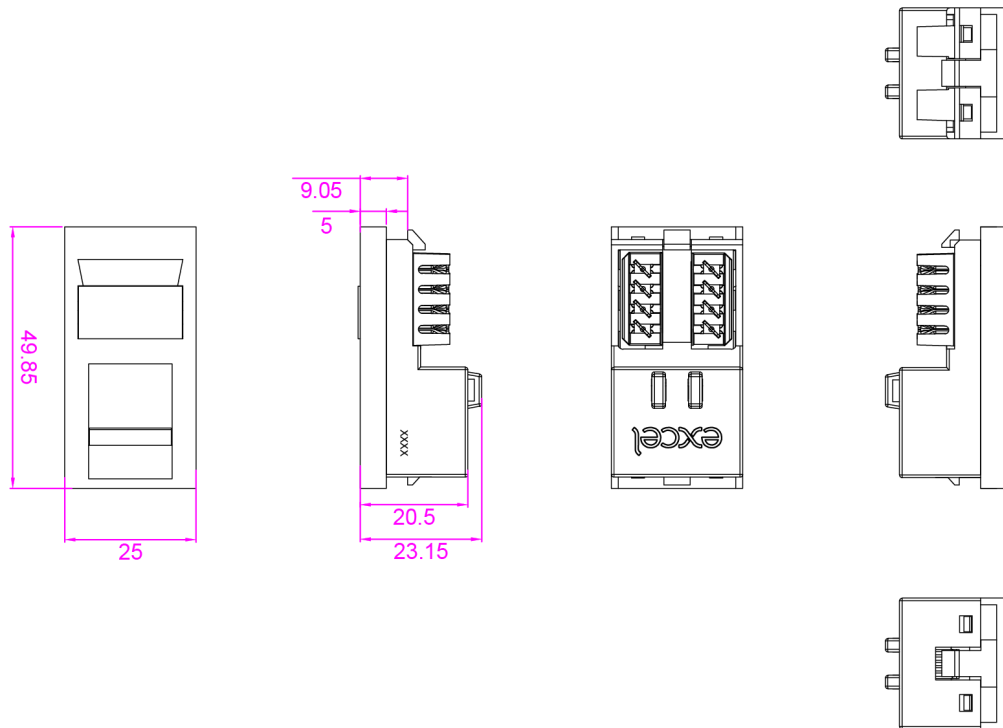

## Product Specifications

# Excel Cat5e (UTP) Unscreened Low Profile RJ45 Euro Module Red

Part Code: 100-738

sales@excel-networking.com  
excel-networking.com

Feature	Values
Surface mounted	<b>Yes (faceplate required)</b>
Flush-mounted installation	<b>Yes (faceplate required)</b>
Floor box/sub-floor mounted	<b>Yes (faceplate required)</b>
Type of fastening	<b>Engage (snap)</b>
Type of connector	<b>RJ45 8(8)</b>
Category	<b>5E</b>
Colour	<b>Red</b>
Connection type	<b>LSA</b>
Shielded jacks	<b>no</b>
Shielded housing	<b>no</b>
With label space	<b>yes</b>
Outlet direction	<b>Straight</b>
Colour coding	<b>yes</b>
Width of device	<b>25 mm</b>
Height of device	<b>50 mm</b>
Depth of device	<b>23.1 mm</b>

## Product drawing