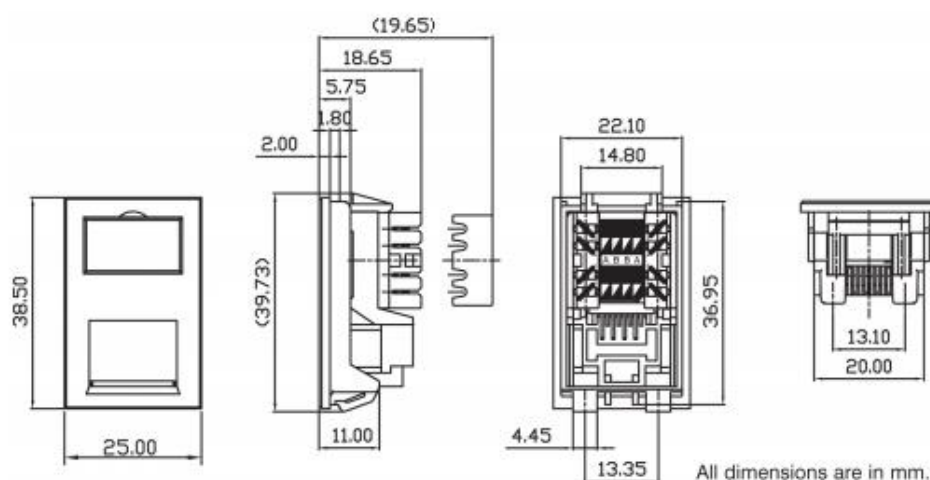

## Product Specifications

Feature	Values
Surface mounted	Yes (faceplate required)
Flush-mounted installation	Yes (faceplate required)
Floor box/sub-floor mounted	Yes (faceplate required)
Type of fastening	Engage (snap)
Type of connector	RJ45 8(8)
Category	5E
Colour	White
RAL-number	9003
Connection type	LSA
Shielded housing	no
With label space	yes
Outlet direction	Straight
Colour coding	yes

# Excel Cat5e (UTP) Unscreened Low Profile RJ45 LJ6C Module White

Item Code: 100-757

**excel**  
without compromise.

Width of device	22 mm
Height of device	37 mm
Depth of device	19.65 mm

## Product drawing