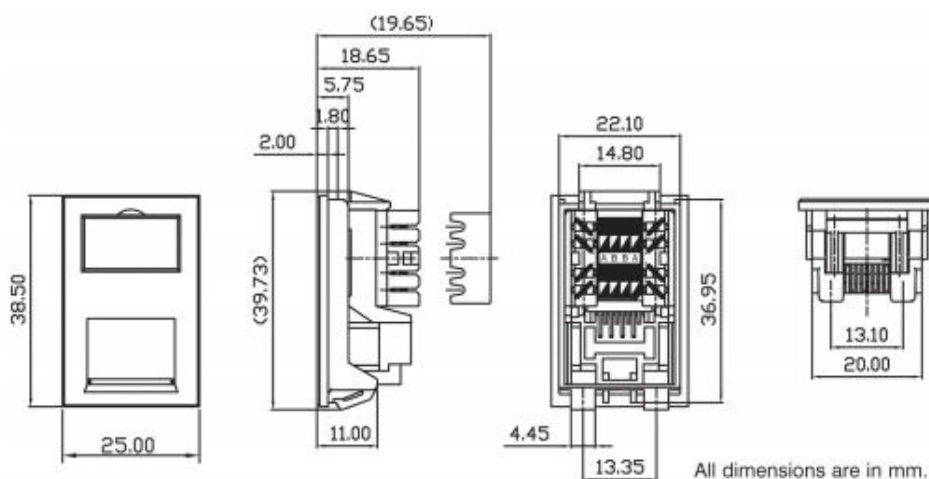

Product Specifications

Feature	Values
Surface mounted	Yes (faceplate required)
Flush mounted (plaster)	Yes (faceplate required)
Floor box/sub-floor mounted	Yes (faceplate required)
Type of fastening	Engage (snap)
Type of connector	RJ45 8(8)
Category	5E
Colour	White
Connection type	LSA
With label space	Yes
Outlet direction	Straight
Colour coding	Yes
Width of device	22 mm
Height of device	37 mm

Excel Category 5e (UTP) Unscreened RJ45 Module - 6c Low Profile - White

Item Code: 100-757

Depth of device

19.65 mm

Product drawing

Standards

Applicable standard	Detail
ISO/IEC 11801:2011 (Ed 2.2)	Information technology - Generic cabling for customer premises
IEC 61156-5:2012 (Ed 2.1)	Multicore and symmetrical pair/quad cables for digital communications - Part 5: Symmetrical pair/quad cables with transmission characteristics up to 1 000 MHz - Horizontal floor wiring - Sectional specification
EN 50173-1:2011	Information technology. Generic cabling systems - General requirements
EN 50173-2:2007 including amendment A1:2010	Information technology. Generic cabling systems - Office premises
ANSI/TIA 568-C:2009	Balanced Twisted-Pair Telecommunications Cabling and Components Standards
RoHS	Restriction of Hazardous Substances - Compliant

Excel Category 5e (UTP) Unscreened RJ45 Module - 6c Low Profile - White

Item Code: 100-757

Part Number Table

Part Number	Description
100-297	Excel Category 6 (UTP) Unscreened RJ45 Module - 6c Low Profile - White
100-757	Excel Category 5e (UTP) Unscreened RJ45 Module - 6c Low Profile - White