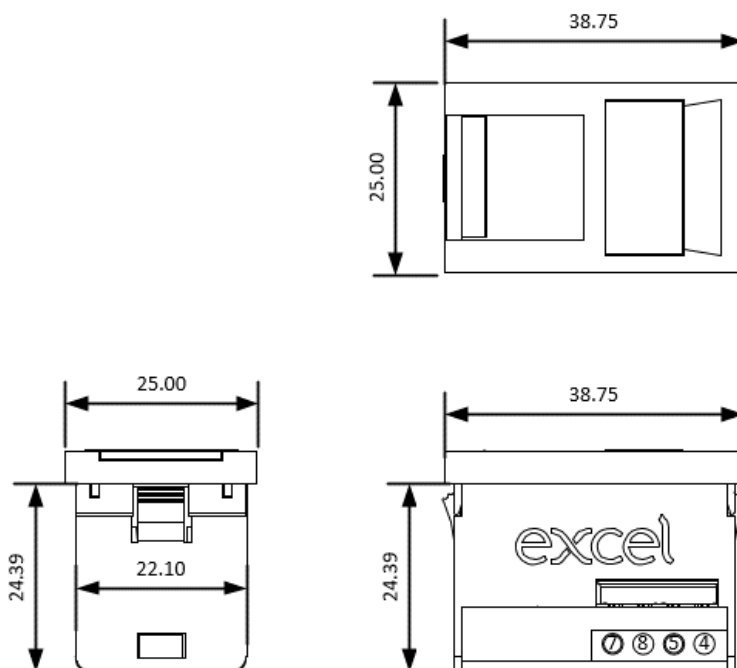

Excel Category 5e (UTP) Unscreened RJ45 Module - 6C - White

Item Code: 100-758

Product drawing

Standards

Applicable standard	Detail
ISO/IEC 11801:2011 (Ed 2.2)	Information technology - Generic cabling for customer premises
IEC 61156-5:2012 (Ed 2.1)	Multicore and symmetrical pair/quad cables for digital communications - Part 5: Symmetrical pair/quad cables with transmission characteristics up to 1 000 MHz - Horizontal floor wiring - Sectional specification
EN 50173-1:2011	Information technology. Generic cabling systems - General requirements
EN 50173-2:2007 including amendment A1:2010	Information technology. Generic cabling systems - Office premises
ANSI/TIA 568-C:2009	Balanced Twisted-Pair Telecommunications Cabling and Components Standards
RoHS	Restriction of Hazardous Substances - Compliant