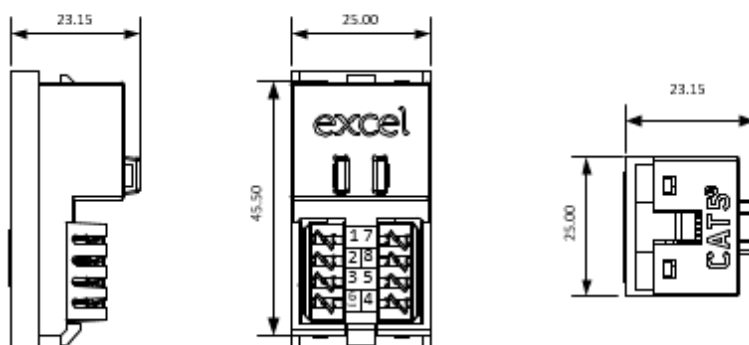

Excel Category 5e (UTP) Unscreened Low Profile Euromod RJ45 Module - White

Item Code: 100-760

excel
without compromise.

Product drawing

Standards

Applicable standard	Detail
ISO/IEC 11801:2011 (Ed 2.2)	Information technology - Generic cabling for customer premises
IEC 61156-5:2012 (Ed 2.1)	Multicore and symmetrical pair/quad cables for digital communications - Part 5: Symmetrical pair/quad cables with transmission characteristics up to 1 000 MHz - Horizontal floor wiring - Sectional specification
EN 50173-1:2011	Information technology. Generic cabling systems - General requirements
EN 50173-2:2007 including amendment A1:2010	Information technology. Generic cabling systems - Office premises
ANSI/TIA 568-C:2009	Balanced Twisted-Pair Telecommunications Cabling and Components Standards
RoHS	Restriction of Hazardous Substances - Compliant

Part Number Table

Part Number	Description
100-366	Excel Category 6 (UTP) Unscreened Low Profile Euromod RJ45 Module - White
100-366-BK	Excel Category 6 (UTP) Unscreened Low Profile Euromod RJ45 Module - Black
100-737	Excel Category 5e (UTP) Unscreened Low Profile Euromod RJ45 Module - Blue