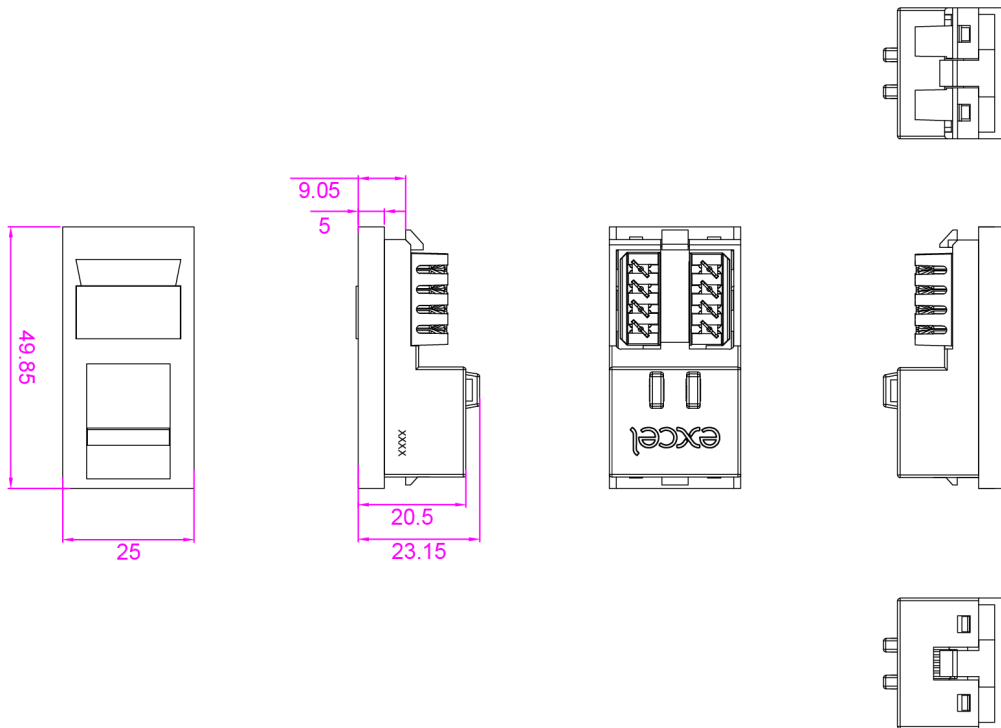

## Product Specifications

# Excel Cat5e (UTP) Unscreened Low Profile RJ45 Euro Module Black

Part Code: 100-763

sales@excel-networking.com  
excel-networking.com

Feature	Values
Surface mounted	<b>Yes (faceplate required)</b>
Flush-mounted installation	<b>Yes (faceplate required)</b>
Floor box/sub-floor mounted	<b>Yes (faceplate required)</b>
Type of fastening	<b>Engage (snap)</b>
Type of connector	<b>RJ45 8(8)</b>
Category	<b>5E</b>
Colour	<b>Black</b>
RAL-number	<b>9017</b>
Connection type	<b>LSA</b>
Shielded housing	<b>no</b>
With label space	<b>yes</b>
Outlet direction	<b>Straight</b>
Colour coding	<b>yes</b>
Width of device	<b>25 mm</b>
Height of device	<b>50 mm</b>
Depth of device	<b>23.1 mm</b>

## Product drawing