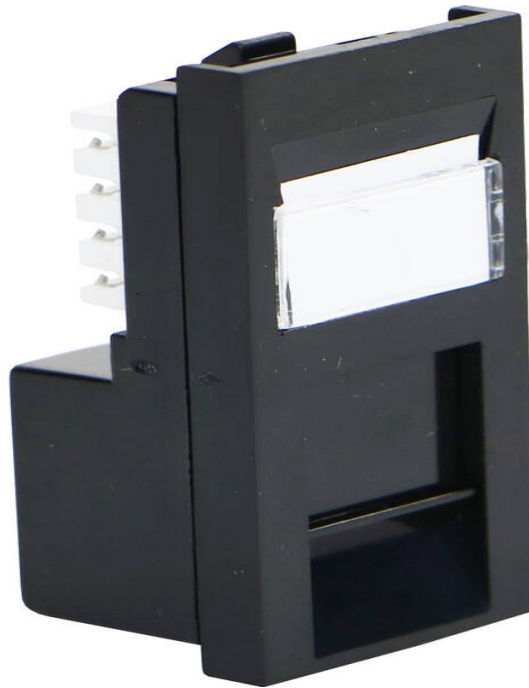

## Main Features

- / Category 5e
- / Fits 27mm back box when used with bevelled faceplate
- / Choice of colours
- / Low profile
- / Built in slide label system
- / 25 Year system warranty

## Product Overview

Excel Category 5e RJ45 modules comply with the EIA TIA Standard for enhanced Category 5. Each shuttered module is supplied with a slide label field and space above, this is allowed for use of self adhesive or further labelling if required.

Termination can be made using Krone tooling, a cable tie base is positioned to the side of the IDC blocks to relieve cable stress.

# Excel Cat5e (UTP) Unscreened Low Profile RJ45 Euro Module Black

Part Code: 100-763

sales@excel-networking.com  
excel-networking.com

Feature	Values
Surface mounted	<b>Yes (faceplate required)</b>
Flush-mounted installation	<b>Yes (faceplate required)</b>
Floor box/sub-floor mounted	<b>Yes (faceplate required)</b>
Type of fastening	<b>Engage (snap)</b>
Type of connector	<b>RJ45 8(8)</b>
Category	<b>5E</b>
Colour	<b>Black</b>
RAL-number	<b>9017</b>
Connection type	<b>LSA</b>
Shielded housing	<b>no</b>
With label space	<b>yes</b>
Outlet direction	<b>Straight</b>
Colour coding	<b>yes</b>
Width of device	<b>25 mm</b>
Height of device	<b>50 mm</b>
Depth of device	<b>23.1 mm</b>