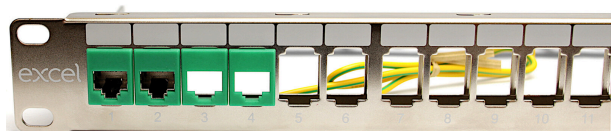

Excel 24 Port Screened Keystone Patch Panel Coloured ID Ports Frame 1U Silver

Item Code: 100-775

excel
without compromise.

✕ Suitable for all categories of keystones

✕ Covered screened or unscreened

✕ Separate port coloured inserts available

✕ Earth kit, cage nuts included

✕ Fast fit rear cable management

Product Overview

Excel keystone jack patch panel frames are available for mounting the range of screened and unscreened Excel toolless keystone jacks. This particular panel allows for fitting of coloured port ID rings to identify which ports support a particular system. The plastic rings are available as separate part codes in red, blue, green or yellow in packs of 6 as part codes 100-775-001 to 004.

A rear management tray with purposely designed cable tie positions, is supplied with each panel which is fitted without the need for any tools or fixings by simply snapping it into place.

Product Specifications

Feature	Values
Suitable for number of outlets / modules	24
Category	Keystone jack dependent
Number of rack units (RU)	1
Colour	Silver
Mounting method	482.6 mm (19 inch) mounting
Height	44 mm
Width	482.6 mm
Depth	149.9 mm