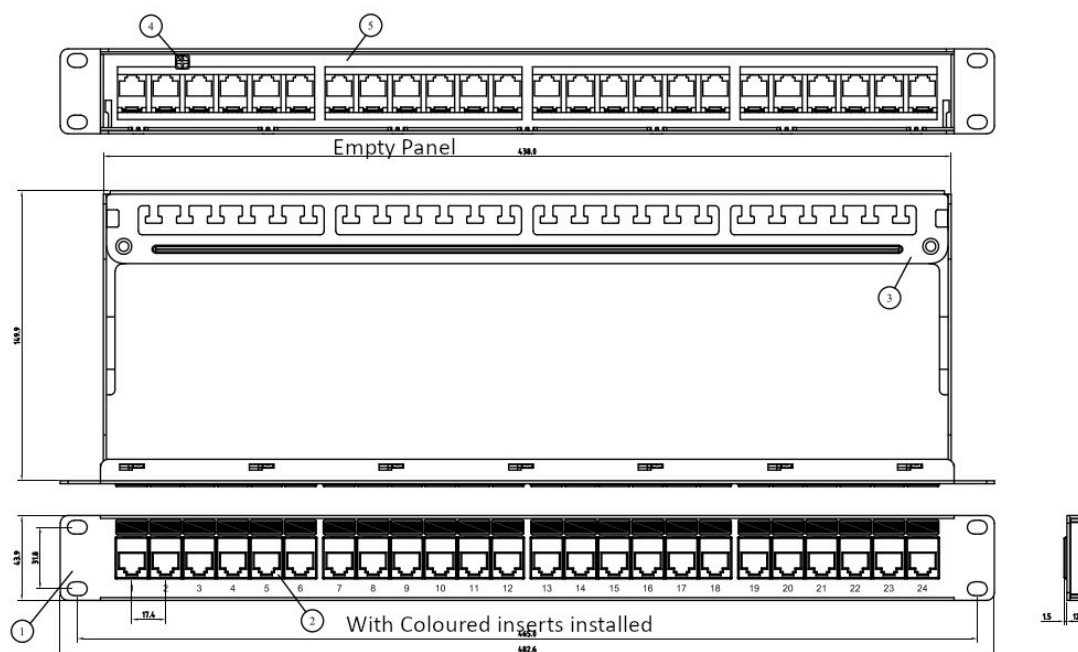

✕ Earth kit, cage nuts included

✕ Fast fit rear cable management

Product Overview

Excel keystone jack patch panel frames are available for mounting the range of screened and unscreened Excel toolless keystone jacks. This particular panel allows for fitting of coloured port ID rings to identify which ports support a particular system. The plastic rings are available as separate part codes in red, blue, green or yellow in packs of 6 as part codes 100-775-001 to 004.

A rear management tray with purposely designed cable tie positions, is supplied with each panel which is fitted without the need for any tools or fixings by simply snapping it into place.

Product Specifications

Feature	Values
Suitable for number of outlets / modules	24
Category	Keystone jack dependent
Number of rack units (RU)	1
Colour	Silver
Mounting method	482.6 mm (19 inch) mounting
Height	44 mm
Width	482.6 mm
Depth	149.9 mm

Excel 24 Port Screened Keystone Patch Panel Coloured ID Ports Frame 1U Silver

Item Code: 100-775

excel
without compromise.

Product drawing

Included accessories

Accessories	Quantity
M6 cage nuts	x4
M6 Screws	x4
Cable Ties	x24