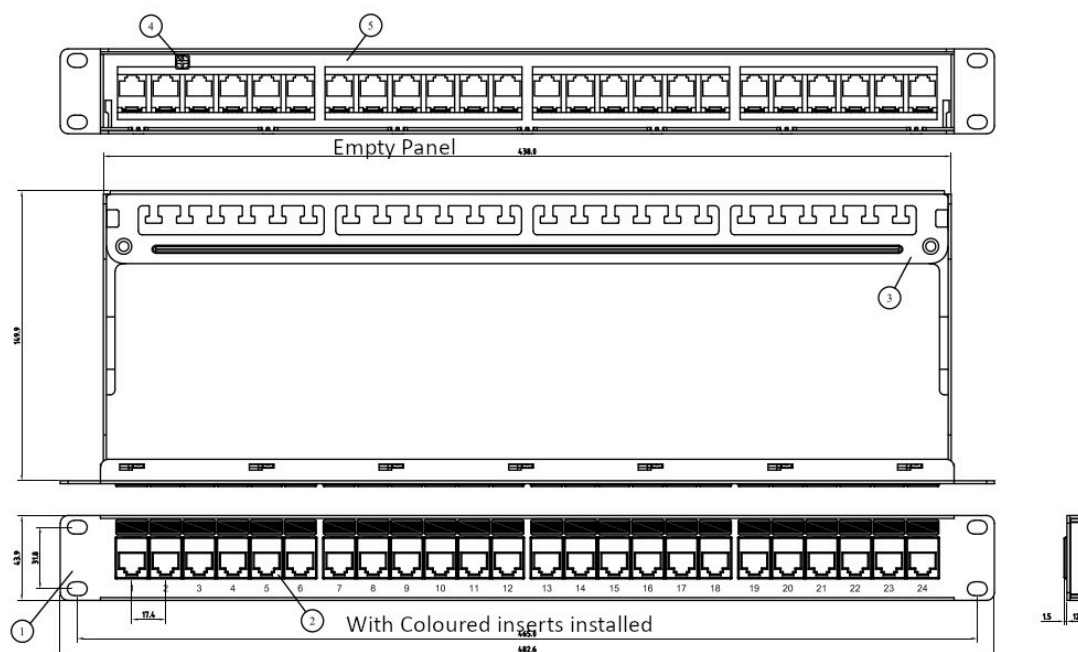

Earth kit, cage nuts included

Fast fit rear cable management

Product Overview

Excel keystone jack patch panel frames are available for mounting the range of screened and unscreened Excel toolless keystone jacks. This particular panel allows for fitting of coloured port ID rings to identify which ports support a particular system. The plastic rings are available as separate part codes in red, blue, green or yellow in packs of 6 as part codes 100-775-001 to 004.

A rear management tray with purposely designed cable tie positions, is supplied with each panel which is fitted without the need for any tools or fixings by simply snapping it into place.

Product Specifications

Feature	Values
Suitable for number of outlets / modules	24
Category	Keystone jack dependent
Number of rack units (RU)	1
Colour	Silver
Mounting method	482.6 mm (19 inch) mounting
Height	44 mm
Width	482.6 mm
Depth	149.9 mm

Excel 24 Port Screened Keystone Patch Panel Coloured ID Ports Frame 1U Silver

Item Code: 100-775

excel
without compromise.

Product drawing

Included accessories

Accessories	Quantity
M6 cage nuts	x4
M6 Screws	x4
Cable Ties	x24