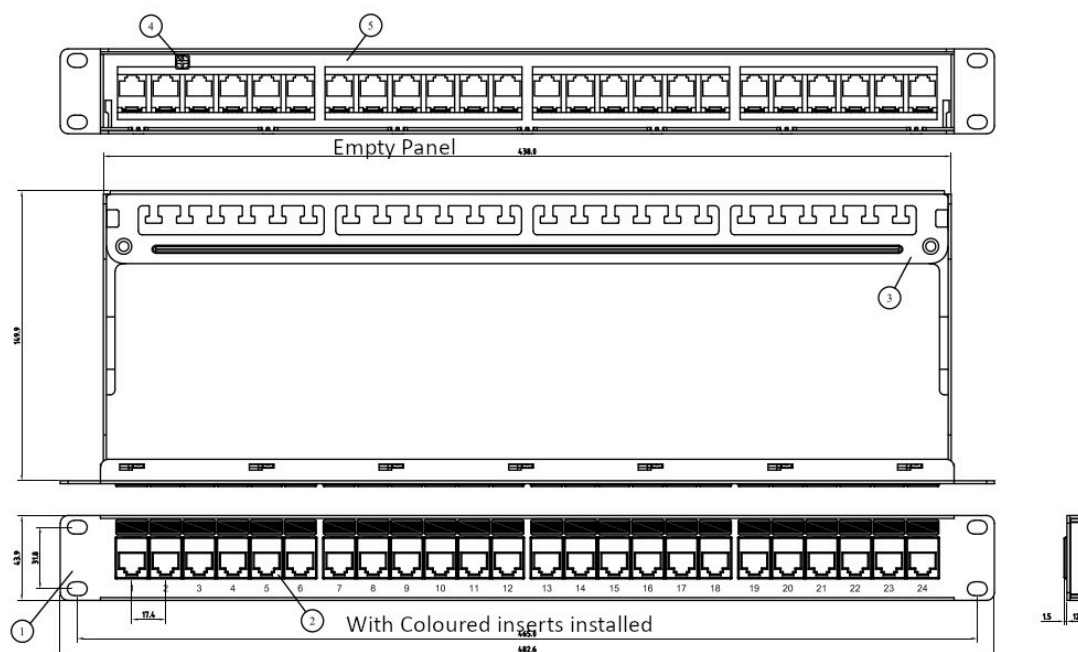

A rear management tray with purposely designed cable tie positions, is supplied with each panel which is fitted without the need for any tools or fixings by simply snapping it into place.

## Product Specifications

Feature	Values
Suitable for number of outlets / modules	24
Category	Keystone jack dependent
Number of rack units (RU)	1
Colour	Silver
Mounting method	482.6 mm (19 inch) mounting
Height	44 mm
Width	482.6 mm
Depth	149.9 mm

# Excel 24 Port Screened Keystone Patch Panel Coloured ID Ports Frame 1U Silver

Item Code: 100-775

**excel**  
without compromise.

## Product drawing