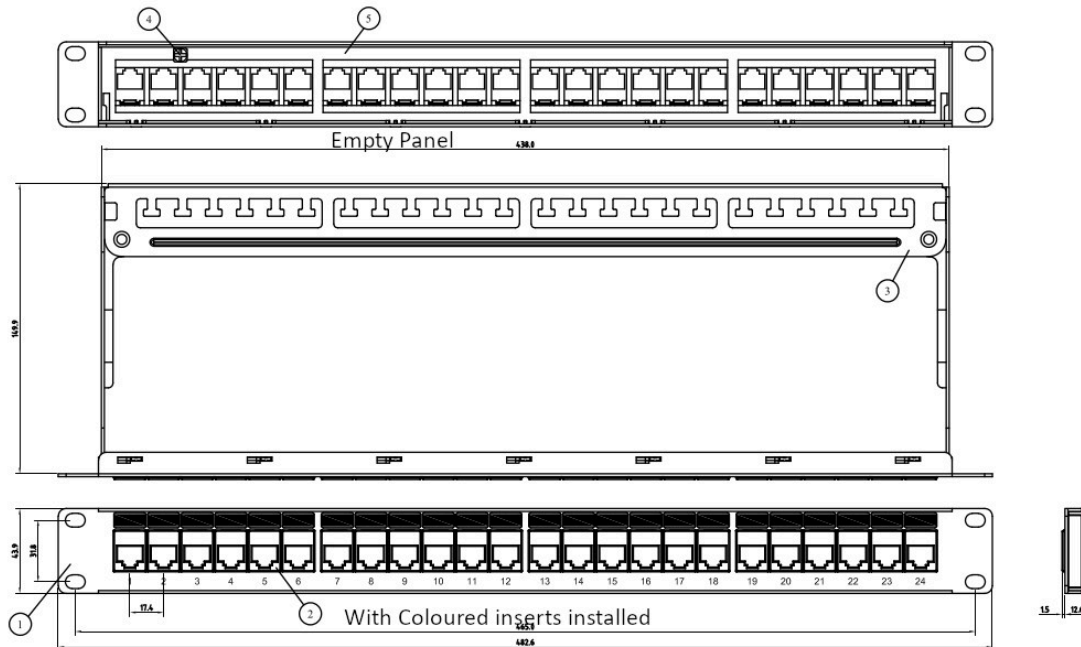

✕ Earth kit, cage nuts included

✕ Fast fit rear cable management

Product Overview

Excel keystone jack patch panel frames are available for mounting the range of screened and unscreened Excel toolless keystone jacks. This particular panel allows for fitting of coloured port ID rings to identify which ports support a particular system. The plastic rings are available as separate part codes in red, blue, green or yellow in packs of 6 as part codes 100-775-001 to 004.

A rear management tray with purposely designed cable tie positions, is supplied with each panel which is fitted without the need for any tools or fixings by simply snapping it into place.

Product Specifications

Feature	Values
Suitable for number of outlets / modules	24
Category	Keystone jack dependent
Number of rack units (RU)	1
Colour	Silver
Mounting method	482.6 mm (19 inch) mounting
Height	44 mm
Width	482.6 mm
Depth	149.9 mm

Excel 24 Port Screened Keystone Patch Panel Coloured ID Ports Frame 1U Silver

Item Code: 100-775

excel
without compromise.

Product drawing

Included accessories

Accessories	Quantity
M6 cage nuts	x4
M6 Screws	x4
Cable Ties	x24