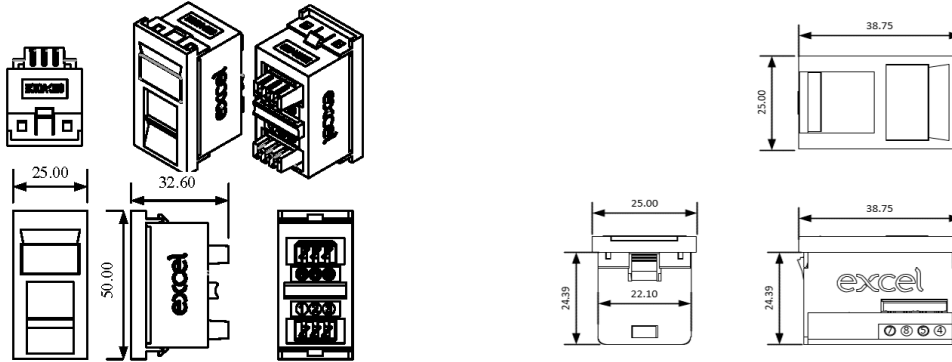

Excel Secondary Voice Euro Module White

Item Code: 100-781

Height of device

50 mm

Product drawings

Standards

Applicable standard	Detail
EN 50288-3-1:2013	Multi-element metallic cables used in analogue and digital communication and control. Sectional specification for unscreened cables characterised up to 100 MHz. Horizontal and building backbone cables
EIA-310-D	Cabinets, Racks, Panels, and Associated Equipment
ANSI/TIA 568-0.D	Information technology. Generic cabling systems - General requirements
RoHS-II/-III (2011/65/EU & 2015/863): 2023	Our products, demonstrate full adherence to the regulatory stipulations of the EU Directive 2011/65/EU (RoHS-II) and its corresponding delegated directive 2015/863 (RoHS-III).
WFD: 2023	Compliant to Waste Framework Directive
SCIP: 2023	Compliant - Does Not Contain Substances of Concern In articles as such or in complex objects (Products)
POPs (EU) No 2019/1021	EU Regulation for the restriction of Persistent Organic Pollutants.