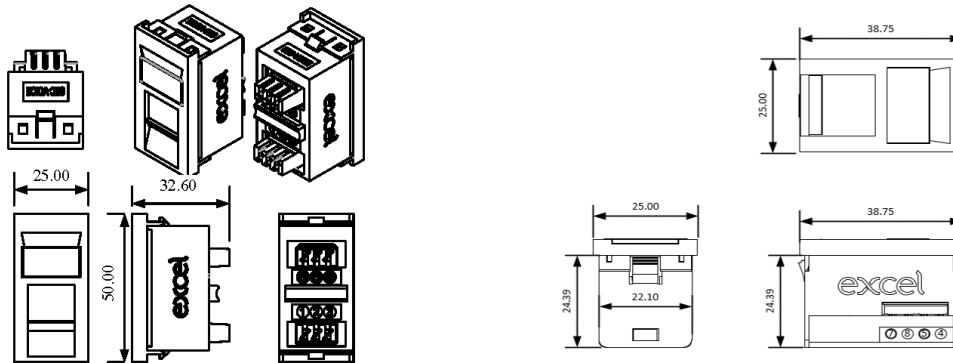

Excel Secondary Voice Euro Module White

Item Code: 100-781

Height of device

50 mm

Product drawings

Standards

Applicable standard	Detail
EN 50288-3-1:2013	Multi-element metallic cables used in analogue and digital communication and control. Sectional specification for unscreened cables characterised up to 100 MHz. Horizontal and building backbone cables
EIA-310-D	Cabinets, Racks, Panels, and Associated Equipment
ANSI/TIA 568-0.D	Information technology. Generic cabling systems - General requirements
RoHS-II/-III (2011/65/EU & 2015/863): 2023	Our products, demonstrate full adherence to the regulatory stipulations of the EU Directive 2011/65/EU (RoHS-II) and its corresponding delegated directive 2015/863 (RoHS-III).
WFD: 2023	Compliant to Waste Framework Directive
SCIP: 2023	Compliant - Does Not Contain Substances of Concern In articles as such or in complex objects (Products)
POPs (EU) No 2019/1021	EU Regulation for the restriction of Persistent Organic Pollutants.