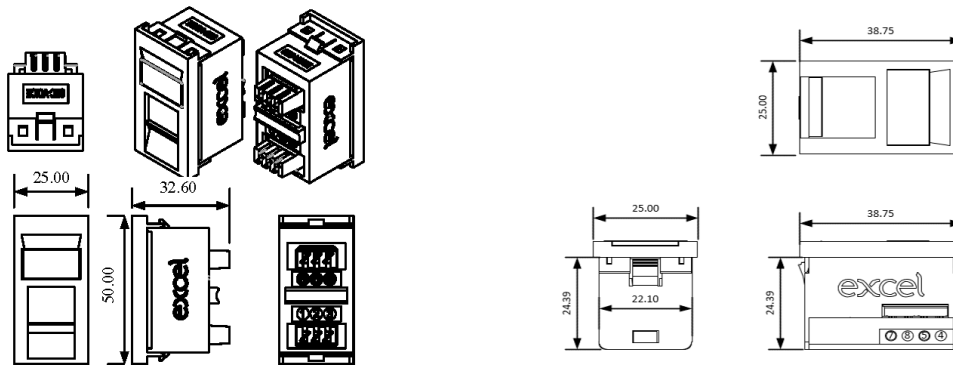

Height of device

50 mm

Product drawings

Standards

Applicable standard	Detail
EN 50288-3-1:2013	Multi-element metallic cables used in analogue and digital communication and control. Sectional specification for unscreened cables characterised up to 100 MHz. Horizontal and building backbone cables
EIA-310-D	Cabinets, Racks, Panels, and Associated Equipment
ANSI/TIA 568-0.D	Information technology. Generic cabling systems - General requirements
RoHS-II/-III (2011/65/EU & 2015/863): 2023	Our products, demonstrate full adherence to the regulatory stipulations of the EU Directive 2011/65/EU (RoHS-II) and its corresponding delegated directive 2015/863 (RoHS-III).
WFD: 2023	Compliant to Waste Framework Directive
SCIP: 2023	Compliant - Does Not Contain Substances of Concern In articles as such or in complex objects (Products)
POPs (EU) No 2019/1021	EU Regulation for the restriction of Persistent Organic Pollutants.