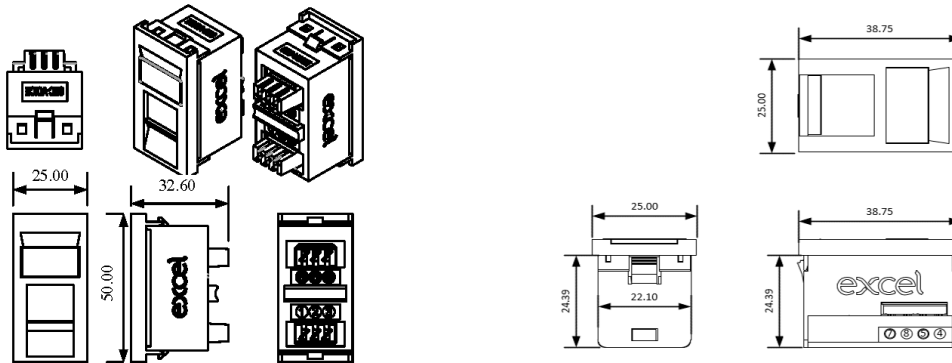

# Excel Secondary Voice LJ6C Module White

Item Code: 100-787

Height of device

37 mm

## Product drawings