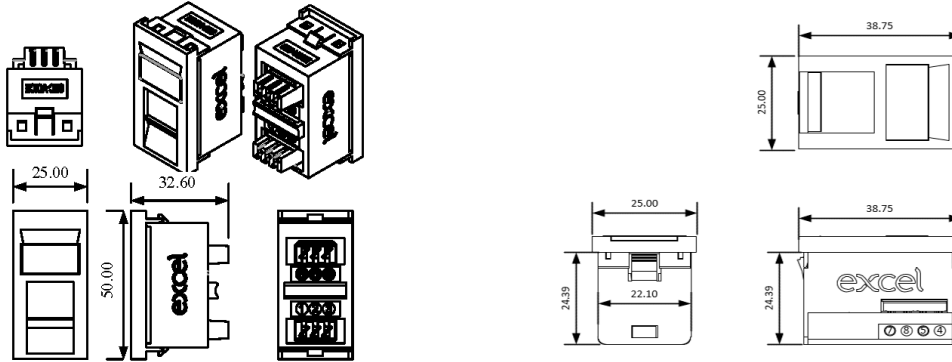

# Excel Secondary Voice LJ6C Module White

Item Code: 100-787

Height of device

37 mm

## Product drawings