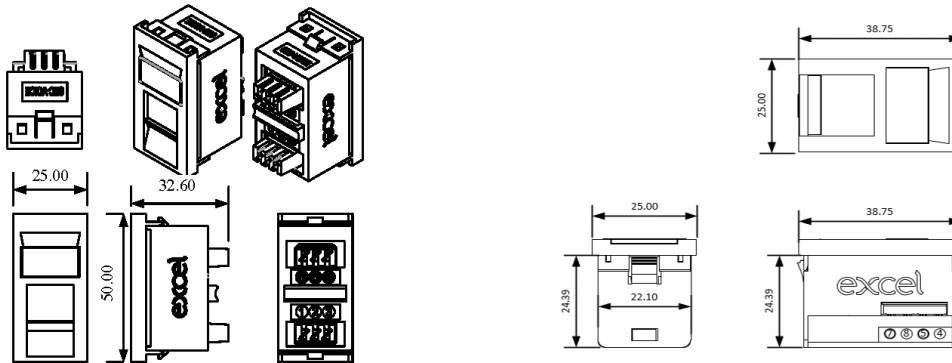

Height of device

37 mm

Product drawings

Standards

Applicable standard	Detail
EN 50288-3-1:2013	Multi-element metallic cables used in analogue and digital communication and control. Sectional specification for unscreened cables characterised up to 100 MHz. Horizontal and building backbone cables
EIA-310-D	Cabinets, Racks, Panels, and Associated Equipment
ANSI/TIA 568-0.D	Information technology. Generic cabling systems - General requirements
RoHS-II/-III (2011/65/EU & 2015/863): 2023	Our products, demonstrate full adherence to the regulatory stipulations of the EU Directive 2011/65/EU (RoHS-II) and its corresponding delegated directive 2015/863 (RoHS-III).
WFD: 2023	Compliant to Waste Framework Directive
SCIP: 2023	Compliant - Does Not Contain Substances of Concern In articles as such or in complex objects (Products)
POPs (EU) No 2019/1021	EU Regulation for the restriction of Persistent Organic Pollutants.