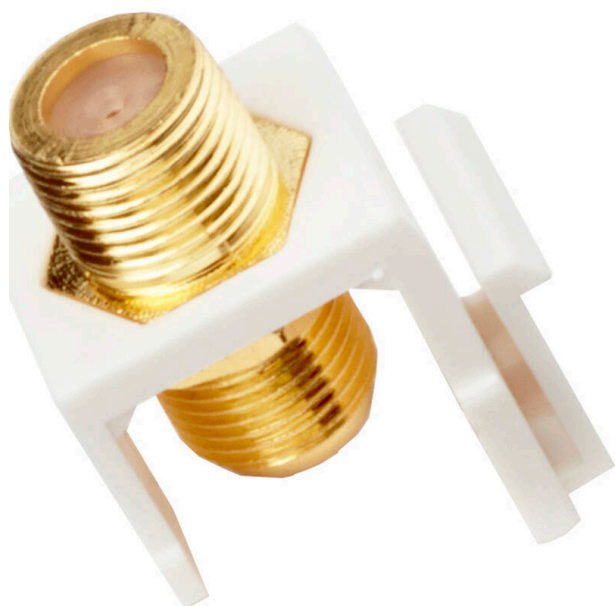

Excel 1 Port F-Type Sat Coax Keystone Adaptor White

Item Code: 100-805

excel
without compromise.

Use for modular panels only

For use on Satellite cables

Threaded mating

Straight Through Coupler

IEC 60169

25 Year system warranty

Product Overview

The Excel "F type" Keystone adaptor is perfect for audio visual installations where a satellite signal needs to be presented for distribution throughout a premises or residential building. The screw on design makes the mating of the connector extremely reliable.

Product Specifications

Feature	Values
Number of Sat F sockets	1
Connection type	Screw connection
Type of surface	Matt
Colour	White

Standards

Applicable standard	Detail
Directive 2011/65/EU (RoHS II)	Restriction of the Use of Certain Hazardous Substances in Electrical and Electronic Equipment — compliant. Applies within EU member states).
Directive (EU) 2015/863 (RoHS III)	Amending Directive 2011/65/EU to add four phthalates (DEHP, BBP, DBP, DIBP) to Annex II — compliant.
Directive 2008/98/EC (WFD)	Waste Framework Directive — compliant. Implemented in

Excel 1 Port F-Type Sat Coax Keystone Adaptor White

Item Code: 100-805

the UK through the Waste (England and Wales) Regulations 2011 (SI 2011 No. 988).

ECHA SCIP Database

Compliant; product does not contain SVHCs (Substances of Very High Concern) as defined under REACH Article 33(1). Submission obligations met under EU REACH and UK REACH.