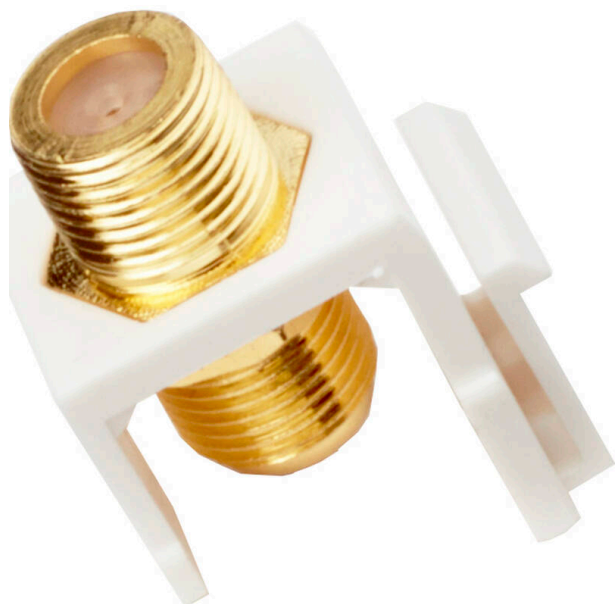

# Excel 1 Port F-Type Sat Coax Keystone Adaptor White

Item Code: 100-805

**excel**  
without compromise.

Use for modular panels only

For use on Satellite cables

Threaded mating

Straight Through Coupler

IEC 60169

## Product Overview

The Excel "F type" Keystone adaptor is perfect for audio visual installations where a satellite signal needs to be presented for distribution throughout a premises or residential building. The screw on design makes the mating of the connector extremely reliable.

## Product Specifications

Feature	Values
Number of Sat F sockets	1
Connection type	Screw connection
Type of surface	Matt
Colour	White

# Excel 1 Port F-Type Sat Coax Keystone Adaptor White

Item Code: 100-805

the UK through the Waste (England and Wales) Regulations 2011 (SI 2011 No. 988).

ECHA SCIP Database

Compliant; product does not contain SVHCs (Substances of Very High Concern) as defined under REACH Article 33(1). Submission obligations met under EU REACH and UK REACH.