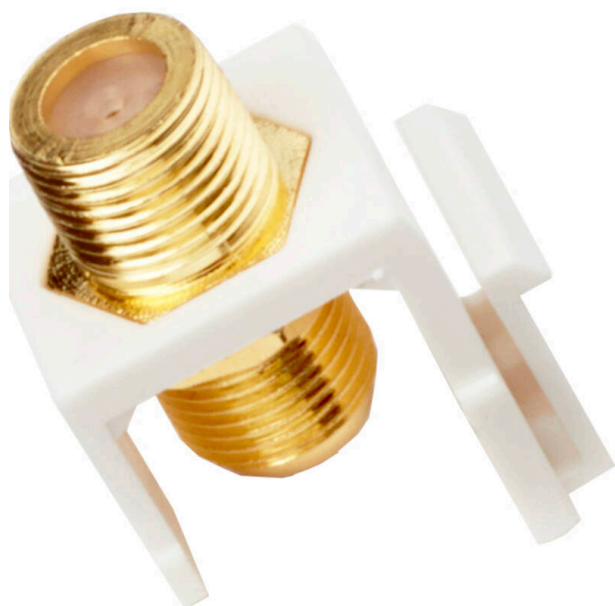

# Excel 1 Port F-Type Sat Coax Keystone Adaptor White

Item Code: 100-805

**excel**  
without compromise.

✕ Use for modular panels only

✕ For use on Satellite cables

✕ Threaded mating

✕ Straight Through Coupler

## Product Overview

The Excel "F type" Keystone adaptor is perfect for audio visual installations where a satellite signal needs to be presented for distribution throughout a premises or residential building. The screw on design makes the mating of the connector extremely reliable.

## Product Specifications

Feature	Values
Number of Sat F sockets	1
Connection type	Screw connection
Type of surface	Matt
Colour	White