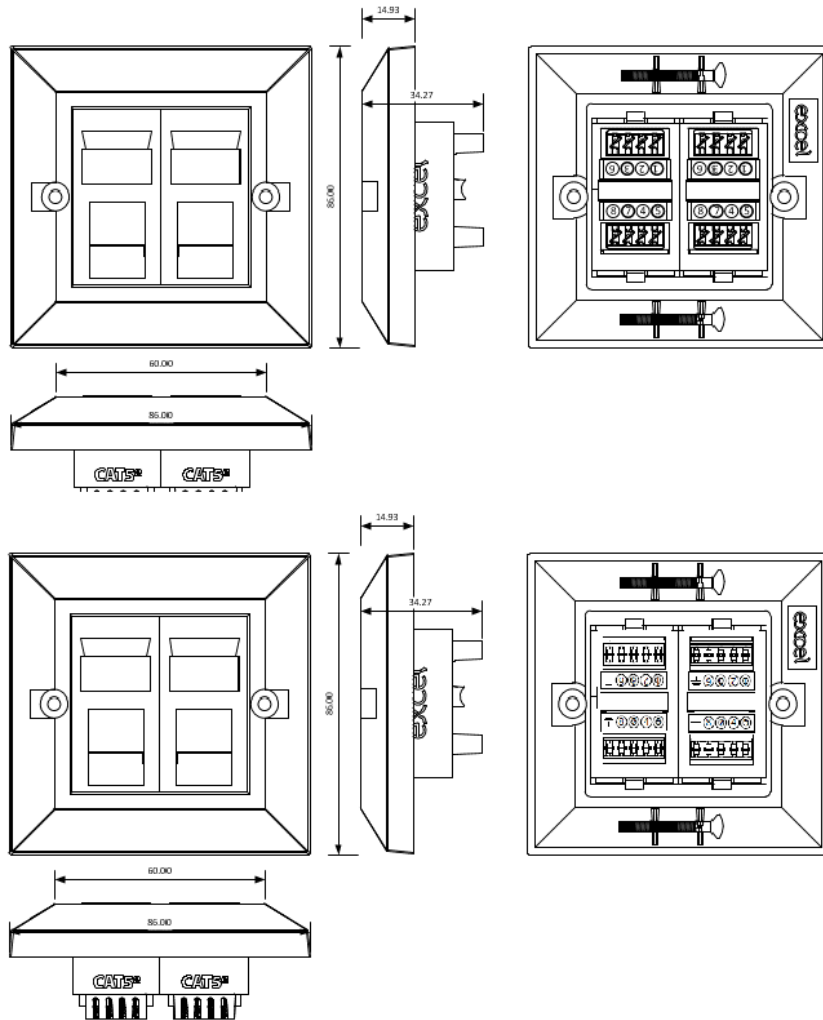

Excel Cat5e Contractor Pack (1x 24 Port Unscreened Patch Panel 12x Dual Faceplates 1x Cable Man...

Part Code: 100-850

sales@excel-networking.com
excel-networking.com

Jack housing material

PBT

IDC material

Phosphor bronze, tin over nickel undercoat

Product drawing

Excel Cat5e Contractor Pack (1x 24 Port Unscreened Patch Panel 12x Dual Faceplates 1x Cable Man...

Part Code: 100-850

sales@excel-networking.com
excel-networking.com

Product drawings

Excel Cat5e Contractor Pack (1x 24 Port Unscreened Patch Panel 12x Dual Faceplates 1x Cable Man...