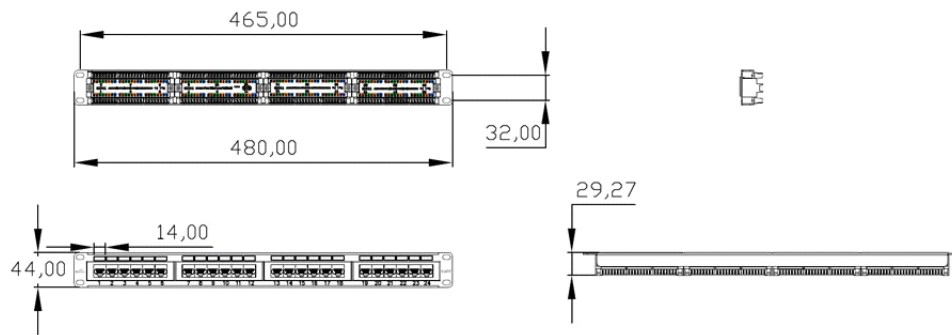

Excel Cat5e Contractor Pack (1x 24 Port Unscreened Patch Panel 12x Dual Faceplates 1x Cable Man...

Part Code: 100-850

sales@excel-networking.com
excel-networking.com

Jack housing material

PBT

IDC material

Phosphor bronze, tin over nickel undercoat

Product drawing