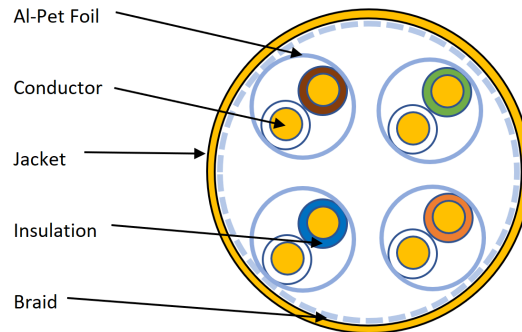

Each cable consists of four pairs which are individually wrapped with a high quality, strong, aluminium/polyester foil tape providing screening for each pair. The individual pairs are set to different lay lengths to ensure optimum performance. These are then wrapped in another, overall foil and an overall braid screening. These cables are also suitable for PoE, PoE+ and PoE++ applications including type 3 and type 4, which enables delivery of 90 W over the four pairs.

Excel Solid Cat6A Cable S/FTP LSOH CPR Euroclass Dca 500 m Reel White

Part Code: 100-914

sales@excel-networking.com
excel-networking.com

Product Specifications

Feature	Values
Cable type	S/FTP
Conductor material	Copper
Conductor surface	Bare
AWG size	23
Conductor category	Class 1 = solid
Total number of cores	8
Stranding element	Pairs
Specification core insulation	Polyethylene (PE)
Core identification	Colour
Overall screening	Braiding
Conductor screening	Foil
Outer sheath material	Copolymer, thermoplastic (LSOH)
Outer sheath colour	White
Flame retardant according to IEC 60332-1-2	yes
Reaction-to-fire class according to EN 13501-6	Dca
Smoke development class according to EN 13501-6	s2
Euro class flaming droplets/particles according to EN 13501-6	d2
Euro class acidity according to EN 13501-6	a2
Outer diameter approx.	7.5 mm
Operating Temperature Range	-20...70 °C
Category	6A (IEC)
NVP value	74 %

Excel Solid Cat6A Cable S/FTP LSOH CPR Euroclass Dca 500 m Reel White

Part Code: 100-914

sales@excel-networking.com
excel-networking.com

Cross-section diagram

Cable specifications

Features	Values
Maximum pulling load	100 N
Max. Resistance (Ohm/Km)	≤93.8 Ω/km
MBR during installation	8x cable OD
MBR installed	4x cable OD