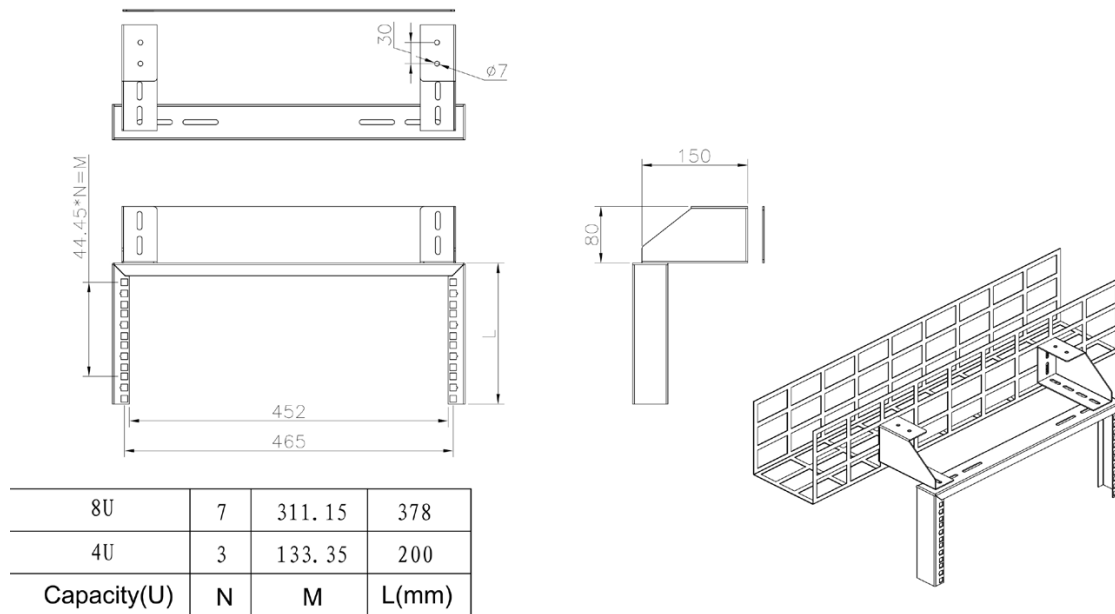

## Product Overview

The Excel Patch Rack provides the ideal solution for 'Top of Rack' patching applications within the Data Centre or Main Equipment Room.

The Excel Patch Rack can be mounted on to Basket Tray or Ladder style containment. It can also be mounted directly onto the floor slab above a false ceiling to provide a consolidation point within commercial office installations.

## Product Specifications

Feature	Values
Model	Patch Rack
Modular spacing	19 inch
Number of rack units (RU)	4
Material	Steel
Type of surface	Powder coated
Colour	Black

## Product drawing