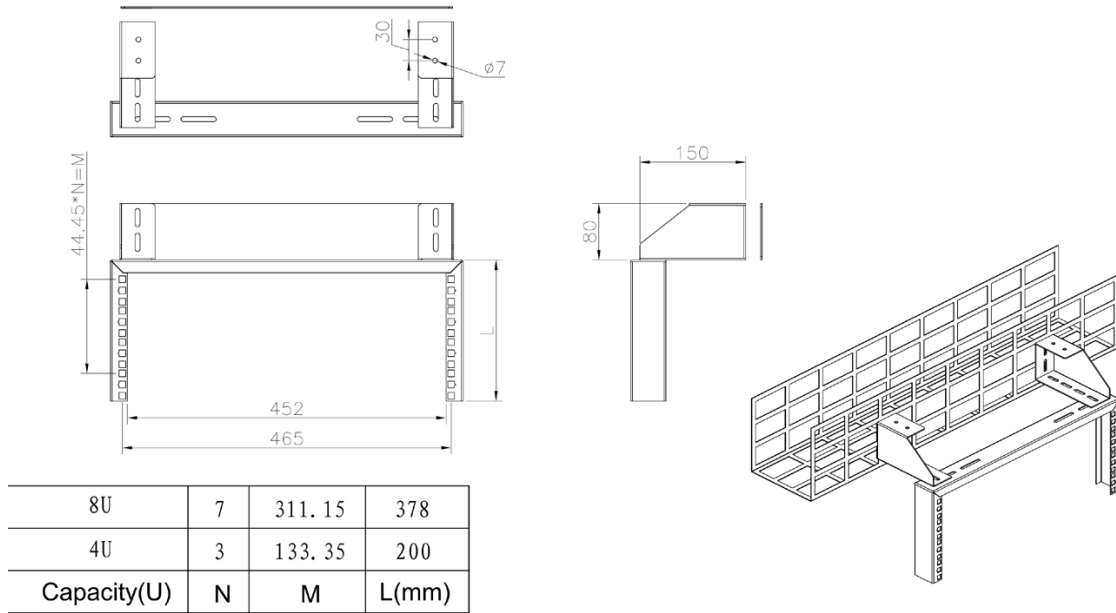

The Excel Patch Rack can be mounted on to Basket Tray or Ladder style containment. It can also be mounted directly onto the floor slab above a false ceiling to provide a consolidation point within commercial office installations.

Product Specifications

Feature	Values
Model	Patch Rack
Modular spacing	19 inch
Number of rack units (RU)	4
Material	Steel
Type of surface	Powder coated
Colour	Black

Excel 4U Patch Rack Black

Item Code: 100-920

Product drawing

Part Number Table

Part Number	Description
100-920	Excel 4U Patch Rack Black
100-921	Excel 8U Patch Rack Black

Excel is a world class premium performing end to end infrastructure solution designed, Manufactured, supported and delivered without compromise.