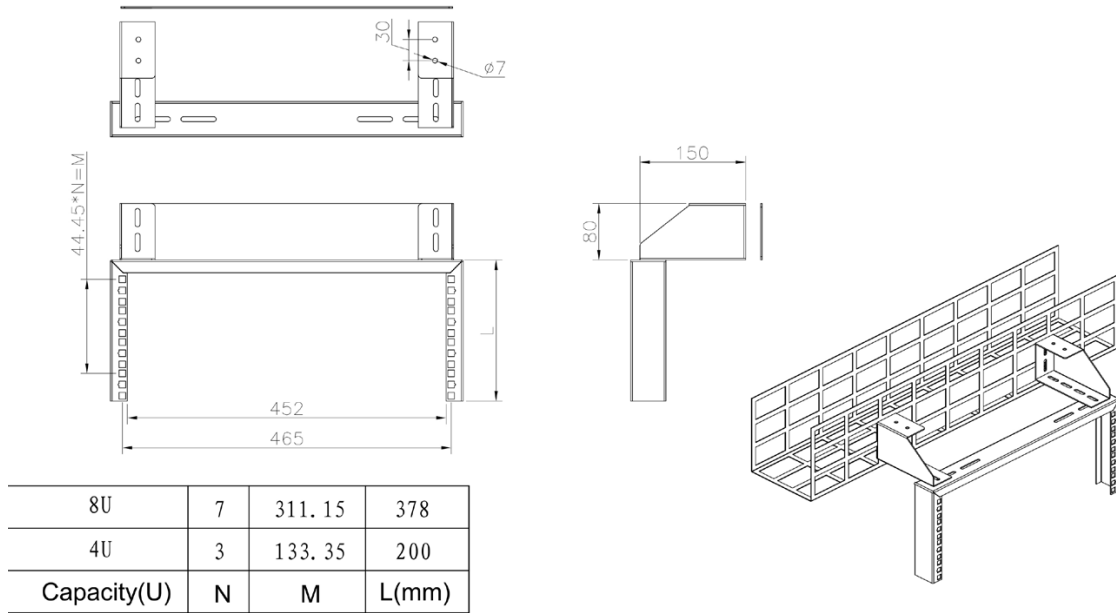

## Product Overview

The Excel Patch Rack provides the ideal solution for 'Top of Rack' patching applications within the Data Centre or Main Equipment Room.

The Excel Patch Rack can be mounted on to Basket Tray or Ladder style containment. It can also be mounted directly onto the floor slab above a false ceiling to provide a consolidation point within commercial office installations.

## Product Specifications

| Feature                   | Values        |
|---------------------------|---------------|
| Model                     | Patch Rack    |
| Modular spacing           | 19 inch       |
| Number of rack units (RU) | 4             |
| Material                  | Steel         |
| Type of surface           | Powder coated |
| Colour                    | Black         |

## Product drawing