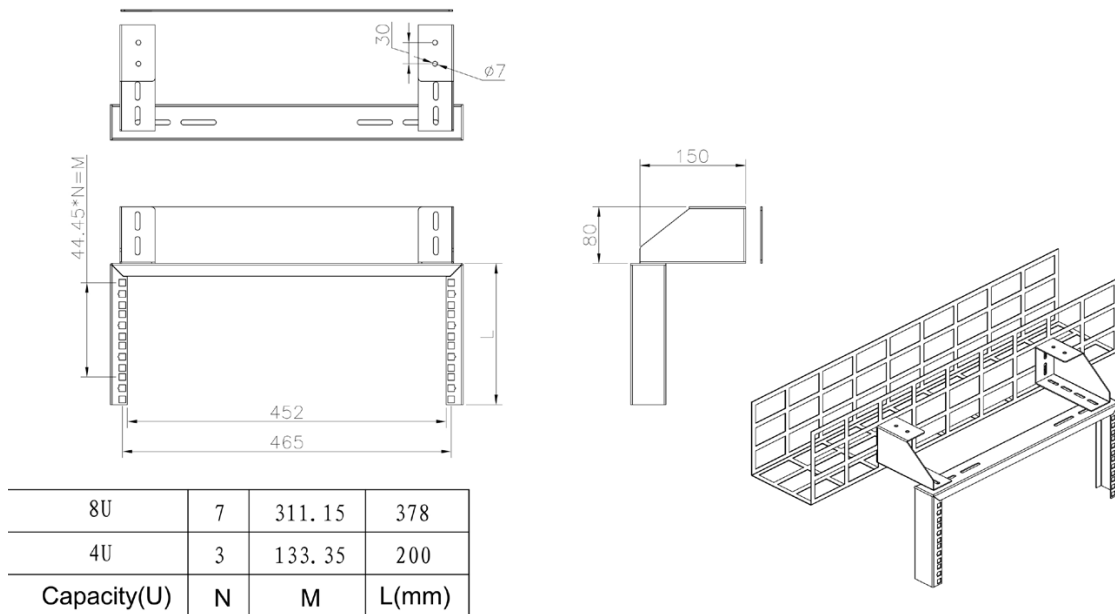

Excel 8U Patch Rack Black

Part Code: 100-921

sales@excel-networking.com
excel-networking.com

Model	Patch Rack
Modular spacing	19 inch
Number of rack units (RU)	8
Material	Steel
Type of surface	Powder coated
Colour	Black

Product drawing

Part Code Table

Part Code	Description
100-920	Excel 4U Patch Rack Black
100-921	Excel 8U Patch Rack Black