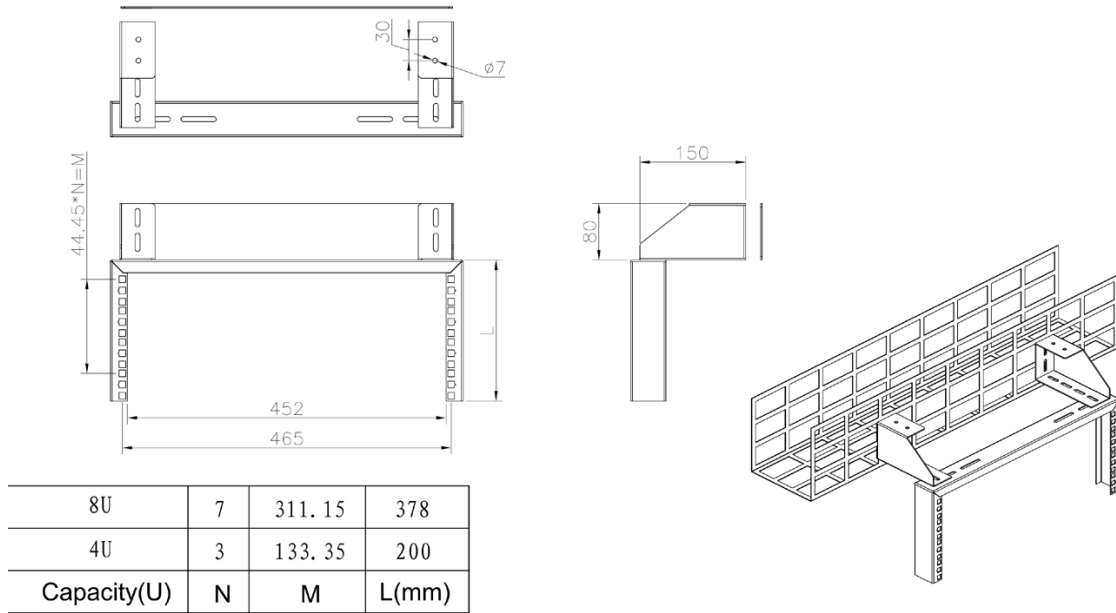

The Excel Patch Rack can be mounted on to Basket Tray or Ladder style containment. It can also be mounted directly onto the floor slab above a false ceiling to provide a consolidation point within commercial office installations.

Product Specifications

| Feature | Values |
|---------------------------|---------------|
| Model | Patch Rack |
| Modular spacing | 19 inch |
| Number of rack units (RU) | 8 |
| Material | Steel |
| Type of surface | Powder coated |
| Colour | Black |

Excel 8U Patch Rack Black

Item Code: 100-921

Product drawing

Part Number Table

| Part Number | Description |
|-------------|---------------------------|
| 100-920 | Excel 4U Patch Rack Black |
| 100-921 | Excel 8U Patch Rack Black |