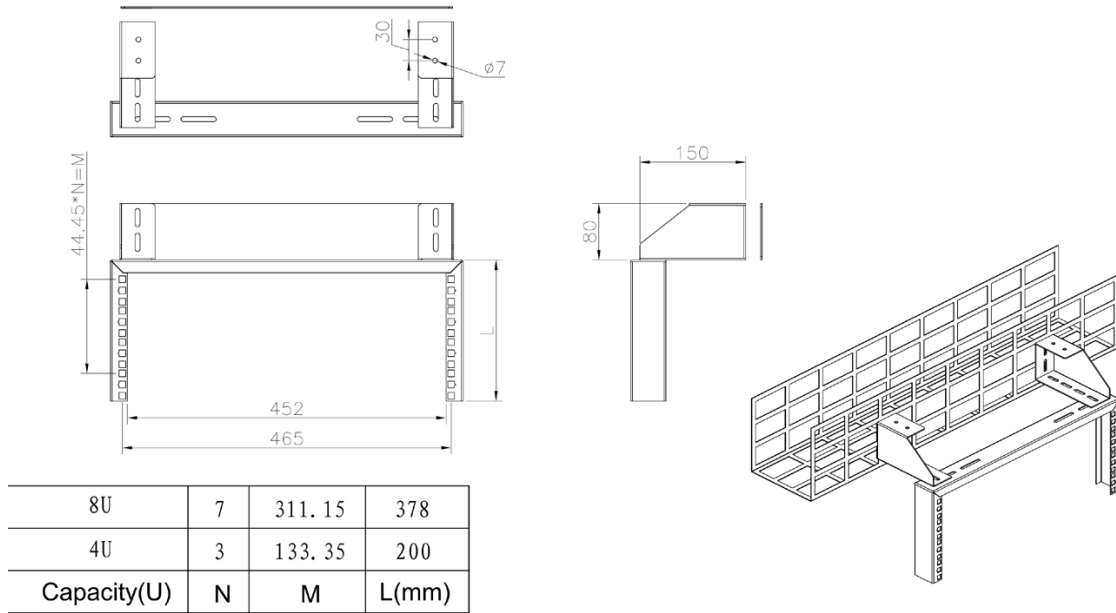

The Excel Patch Rack can be mounted on to Basket Tray or Ladder style containment. It can also be mounted directly onto the floor slab above a false ceiling to provide a consolidation point within commercial office installations.

Product Specifications

Feature	Values
Model	Patch Rack
Modular spacing	19 inch
Number of rack units (RU)	8
Material	Steel
Type of surface	Powder coated
Colour	Black

Excel 8U Patch Rack Black

Item Code: 100-921

Product drawing

Part Number Table

Part Number	Description
100-920	Excel 4U Patch Rack Black
100-921	Excel 8U Patch Rack Black

Excel is a world class premium performing end to end infrastructure solution designed, Manufactured, supported and delivered without compromise.