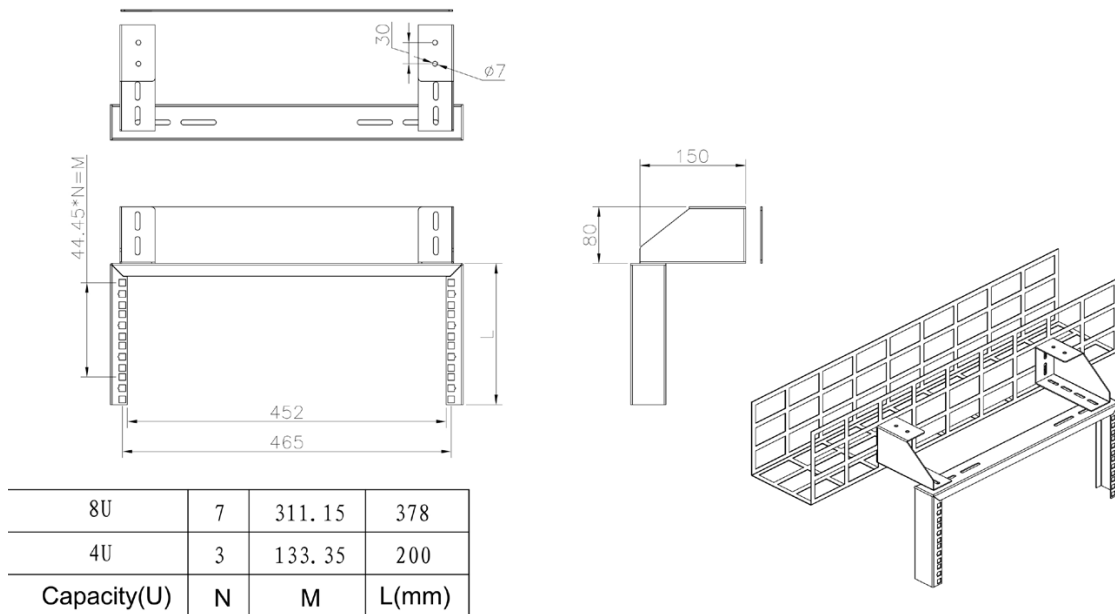

Product Overview

The Excel Patch Rack provides the ideal solution for 'Top of Rack' patching applications within the Data Centre or Main Equipment Room.

The Excel Patch Rack can be mounted on to Basket Tray or Ladder style containment. It can also be mounted directly onto the floor slab above a false ceiling to provide a consolidation point within commercial office installations.

Product Specifications

Feature	Values
---------	--------

Excel 8U Patch Rack Black

Part Code: 100-921

sales@excel-networking.com
excel-networking.com

Model	Patch Rack
Modular spacing	19 inch
Number of rack units (RU)	8
Material	Steel
Type of surface	Powder coated
Colour	Black

Product drawing

Part Code Table

Part Code	Description
100-920	Excel 4U Patch Rack Black
100-921	Excel 8U Patch Rack Black