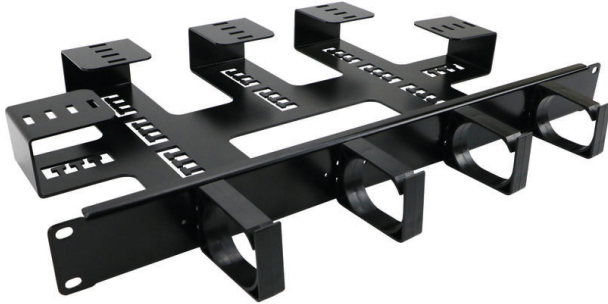

Excel Trunk Cable Manager Black

Item Code: 100-922

excel
without compromise.

✕ Integrated U saving design

✕ Ideal for Top of Rack applications

✕ Keeps cable slack tidy

✕ Can be used throughout the Excel Environ Range

✕ 4 x Vertical rings 68mm

✕ 25 Year system warranty

Product Overview

The Excel Trunk Cable Manager is designed to accommodate excess slack trunk cable within the data centre or MER. It is particularly effective for managing pre-terminated fibre installations when exact measurements are not always possible.

This sturdy solution created from 1.5mm powder coated mild steel also combines 4 plastic management rings at the front to provide the patch lead management without taking up any additional U space.

Product Specifications

Feature	Values
Model	Trunk Cable Manager
Material	Metal
Suitable for 19 inch mounting	yes
Number of rack units (RU)	1

Excel Trunk Cable Manager Black

Item Code: 100-922

Product drawing

Part Number Table

Part Number	Description
100-922	Excel Trunk Cable Manager Black