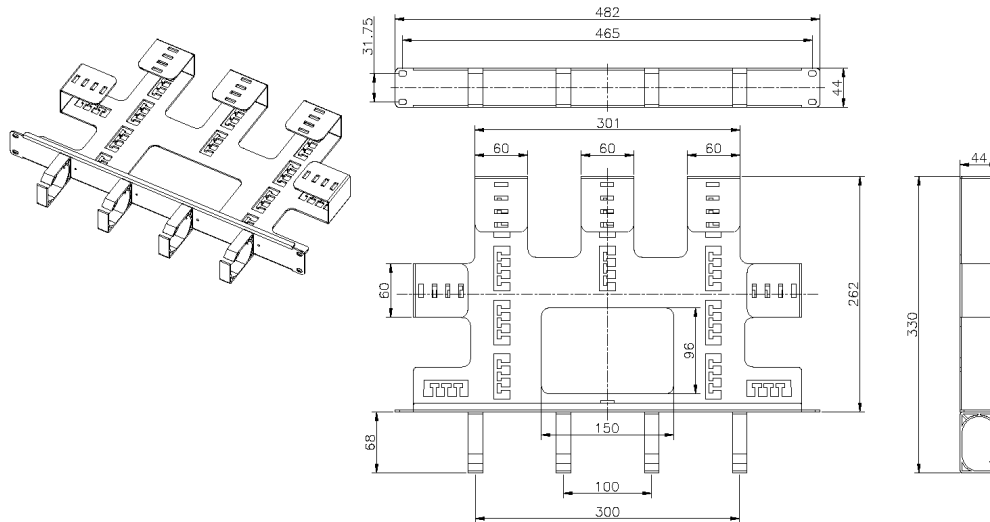

✕ 4 x Vertical rings 68mm

✕ 25 Year system warranty

Product Overview

The Excel Trunk Cable Manager is designed to accommodate excess slack trunk cable within the data centre or MER. It is particularly effective for managing pre-terminated fibre installations when exact measurements are not always possible.

This sturdy solution created from 1.5mm powder coated mild steel also combines 4 plastic management rings at the front to provide the patch lead management without taking up any additional U space.

Product Specifications

Feature	Values
Model	Trunk Cable Manager
Material	Metal
Suitable for 19 inch mounting	yes
Number of rack units (RU)	1

Excel Trunk Cable Manager Black

Item Code: 100-922

Product drawing

Part Number Table

Part Number	Description
100-922	Excel Trunk Cable Manager Black