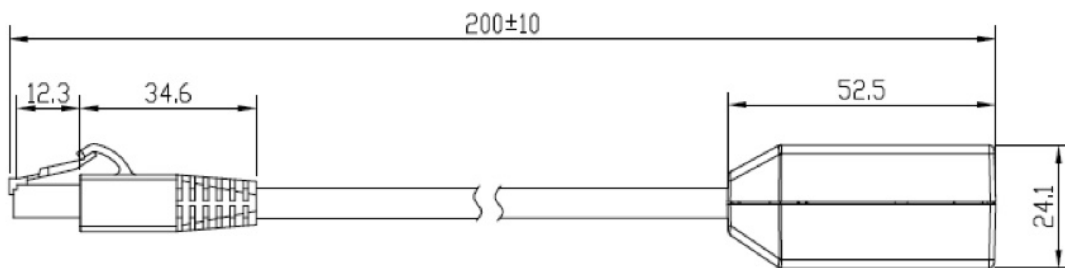

Excel Cat6A Device Protection Adaptor

Item Code: 100-925

Cover Material (Plug and Jack)

High impact flame retardant plastic

Plug Assembly

Polycarbonate body with the contacts being plated with 50 micro-inches of hard Gold

Product drawing