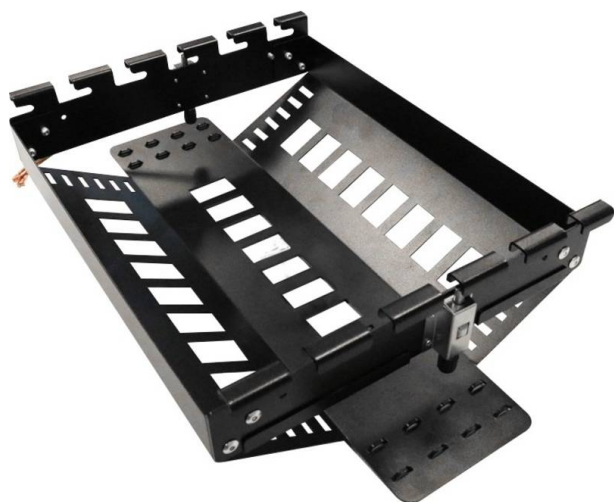

# Excel 24 Port overhead tray consolidation point

Item Code: 100-927

**excel**  
without compromise.

✕ 24 copper ports

✕ Integrated cable tie point

✕ Toolless installation

## Product Overview

The Excel 24 port overhead tray consolidation point has been designed to allow 24 Lj6C modules to be installed onto standard basket tray allowing up to 24 connections to be installed above cabinets or anywhere along the containment run where extra points are needed. The unique locking mechanism allows the unit to be fitted / moved easily. The frame hooks onto the basket tray and the two push button plungers hold the frame in position.

## Product Specifications

Feature	Values
Type of fastening	Clip-on
Suitable for number of outlets / modules	24
Outlet direction	Straight
Material	Metal
Height	110 mm
Width	466 mm
Depth	287 mm
Aperture height	36.6 mm
Aperture width	22 mm
Colour	Black

## Additional specifications

Features	Values
Material	Cold rolled steel
Material coating	1.2mm
Operating temperature	-40 to +80 °C