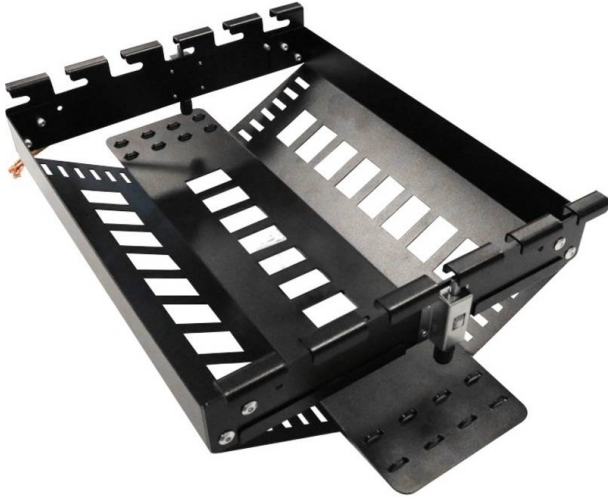

Excel 24 Port Overhead Tray Consolidation Point

Item Code: 100-927

excel
without compromise.

✕ 24 copper ports

✕ Integrated cable tie point

✕ Toolless installation

Product Overview

The Excel 24 port overhead tray consolidation point has been designed to allow 24 Lj6C modules to be installed onto standards basket tray allowing up to 24 connections to be installed above cabinets or anywhere along the containment run where extra points are needed. The unique locking mechanism allows the unit to be fitted / moved easily. The frame hooks onto the basket tray and the two push button plungers hold the frame in position.

Product Specifications

Feature	Values
Surface mounted	no
Flush-mounted installation/build in installation	yes
Floor box/sub-floor mounted	no
Type of fastening	Clip-on
With outlets / modules	no
Suitable for number of outlets / modules	24
With label space	yes
Outlet direction	Straight
With dust cover	no

Excel 24 Port Overhead Tray Consolidation Point

Item Code: 100-927

Additional specifications

Features	Values
Material	Cold rolled steel
Material coating	1.2mm
Operating temperature	-40 to +80 °C

Product drawing

Excel 24 Port Overhead Tray Consolidation Point

Item Code: 100-927

Pollutants.

Part Number Table

Part Number	Description
100-927	Excel 24 Port Overhead Tray Consolidation Point

Excel is a world class premium performing end to end infrastructure solution designed, Manufactured, supported and delivered without compromise.