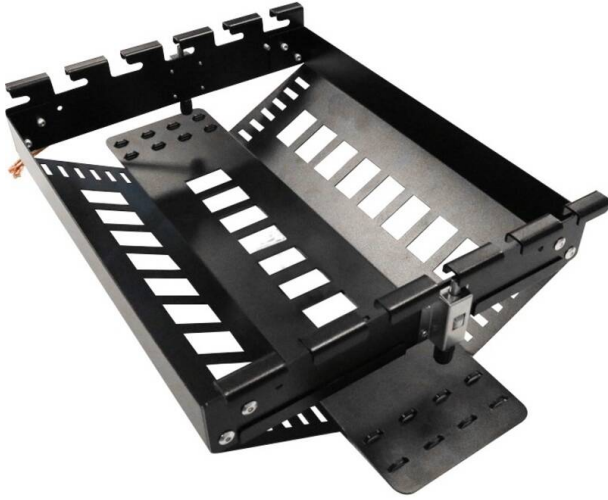

# Excel 24 Port Overhead Tray Consolidation Point

Item Code: 100-927

**excel**  
without compromise.

✕ 24 copper ports

✕ Integrated cable tie point

✕ Toolless installation

## Product Overview

The Excel 24 port overhead tray consolidation point has been designed to allow 24 Lj6C modules to be installed onto standard basket tray allowing up to 24 connections to be installed above cabinets or anywhere along the containment run where extra points are needed. The unique locking mechanism allows the unit to be fitted / moved easily. The frame hooks onto the basket tray and the two push button plungers hold the frame in position.

## Product Specifications

Feature	Values
Surface mounted	no
Flush-mounted installation/build in installation	yes
Floor box/sub-floor mounted	no
Type of fastening	Clip-on
With outlets / modules	no
Suitable for number of outlets / modules	24
With label space	yes
Outlet direction	Straight
With dust cover	no

## Additional specifications

Features	Values
Material	Cold rolled steel
Material coating	1.2mm
Operating temperature	-40 to +80 °C