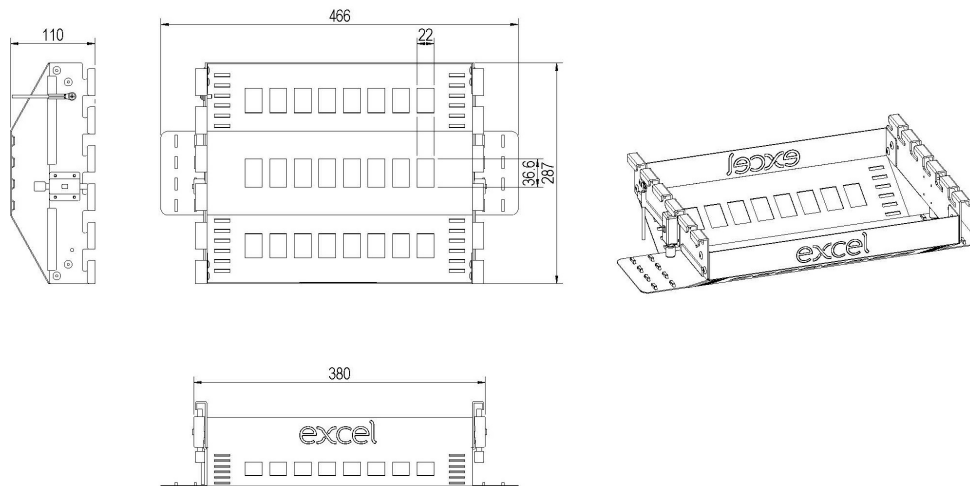

Excel 24 Port Overhead Tray Consolidation Point

Item Code: 100-927

excel
without compromise.

✕ 24 copper ports

✕ Integrated cable tie point

✕ Toolless installation

Product Overview

The Excel 24 port overhead tray consolidation point has been designed to allow 24 LJ6C modules to be installed onto standard basket tray allowing up to 24 connections to be installed above cabinets or anywhere along the containment run where extra points are needed. The unique locking mechanism allows the unit to be fitted / moved easily. The frame hooks onto the basket tray and the two push button plungers hold the frame in position.

Product Specifications

Feature	Values
Surface mounted	no
Flush-mounted installation/build in installation	yes
Floor box/sub-floor mounted	no
Type of fastening	Clip-on
With outlets / modules	no
Suitable for number of outlets / modules	24
With label space	yes
Outlet direction	Straight
With dust cover	no

Excel 24 Port Overhead Tray Consolidation Point

Item Code: 100-927

Additional specifications

Features	Values
Material	Cold rolled steel
Material coating	1.2mm
Operating temperature	-40 to +80 °C

Product drawing

Excel 24 Port Overhead Tray Consolidation Point

Item Code: 100-927

Pollutants.

Part Number Table

Part Number	Description
100-927	Excel 24 Port Overhead Tray Consolidation Point

Excel is a world class premium performing end to end infrastructure solution designed, Manufactured, supported and delivered without compromise.