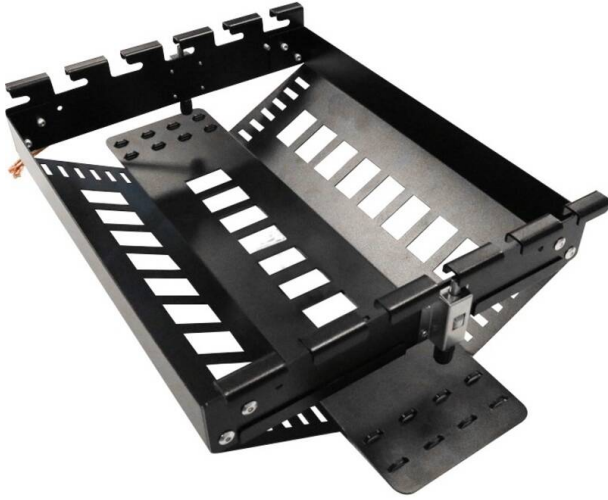

Excel 24 Port Overhead Tray Consolidation Point

Item Code: 100-927

excel
without compromise.

✕ 24 copper ports

✕ Integrated cable tie point

✕ Toolless installation

Product Overview

The Excel 24 port overhead tray consolidation point has been designed to allow 24 LJ6C modules to be installed onto standard basket tray allowing up to 24 connections to be installed above cabinets or anywhere along the containment run where extra points are needed. The unique locking mechanism allows the unit to be fitted / moved easily. The frame hooks onto the basket tray and the two push button plungers hold the frame in position.

Product Specifications

Feature	Values
Surface mounted	no
Flush-mounted installation/build in installation	yes
Floor box/sub-floor mounted	no
Type of fastening	Clip-on
With outlets / modules	no
Suitable for number of outlets / modules	24
With label space	yes
Outlet direction	Straight
With dust cover	no

Excel 24 Port Overhead Tray Consolidation Point

Item Code: 100-927

Additional specifications

Features	Values
Material	Cold rolled steel
Material coating	1.2mm
Operating temperature	-40 to +80 °C

Product drawing

Excel 24 Port Overhead Tray Consolidation Point

Item Code: 100-927

Pollutants.

Part Number Table

Part Number	Description
100-927	Excel 24 Port Overhead Tray Consolidation Point

Excel is a world class premium performing end to end infrastructure solution designed, Manufactured, supported and delivered without compromise.