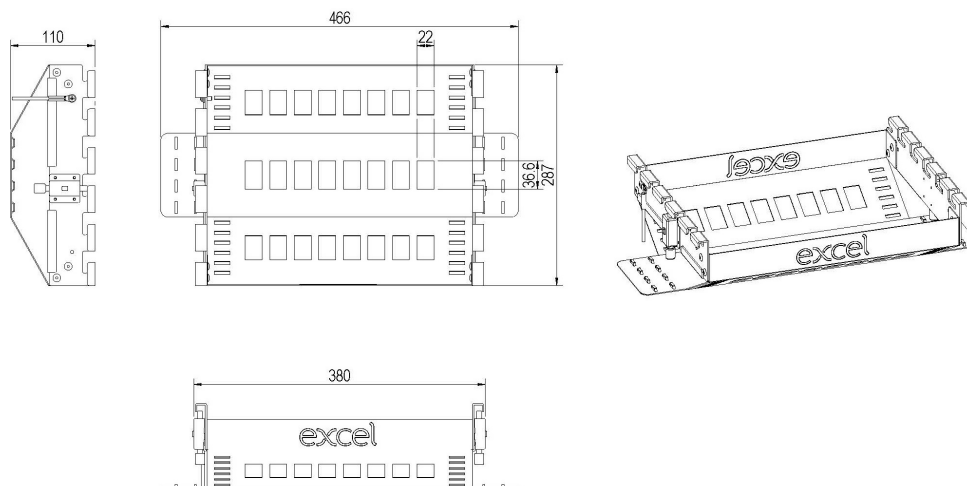

## Product Overview

The Excel 24 port overhead tray consolidation point has been designed to allow 24 Lj6C modules to be installed onto standard basket tray allowing up to 24 connections to be installed above cabinets or anywhere along the containment run where extra points are needed. The unique locking mechanism allows the unit to be fitted / moved easily. The frame hooks onto the basket tray and the two push button plungers hold the frame in position.

# Excel 24 Port Overhead Tray Consolidation Point

Item Code: 100-927

## Product drawing