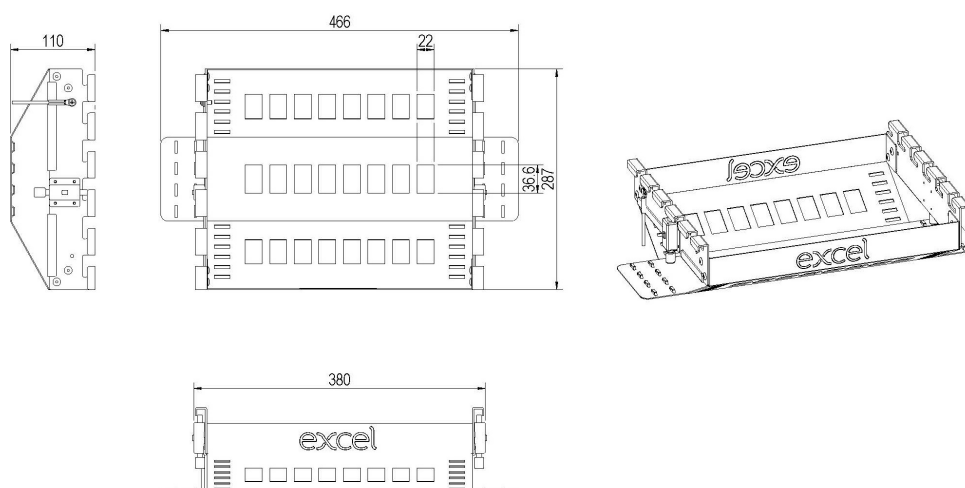

## Product Overview

The Excel 24 port overhead tray consolidation point has been designed to allow 24 Lj6C modules to be installed onto standard basket tray allowing up to 24 connections to be installed above cabinets or anywhere along the containment run where extra points are needed. The unique locking mechanism allows the unit to be fitted / moved easily. The frame hooks onto the basket tray and the two push button plungers hold the frame in position.

## Product Specifications

Feature	Values
Type of fastening	Clip-on
Suitable for number of outlets / modules	24
Outlet direction	Straight
Material	Metal
Height	110 mm
Width	466 mm
Depth	287 mm
Aperture height	36.6 mm
Aperture width	22 mm
Colour	Black

# Excel 24 Port overhead tray consolidation point

Item Code: 100-927

## Product drawing