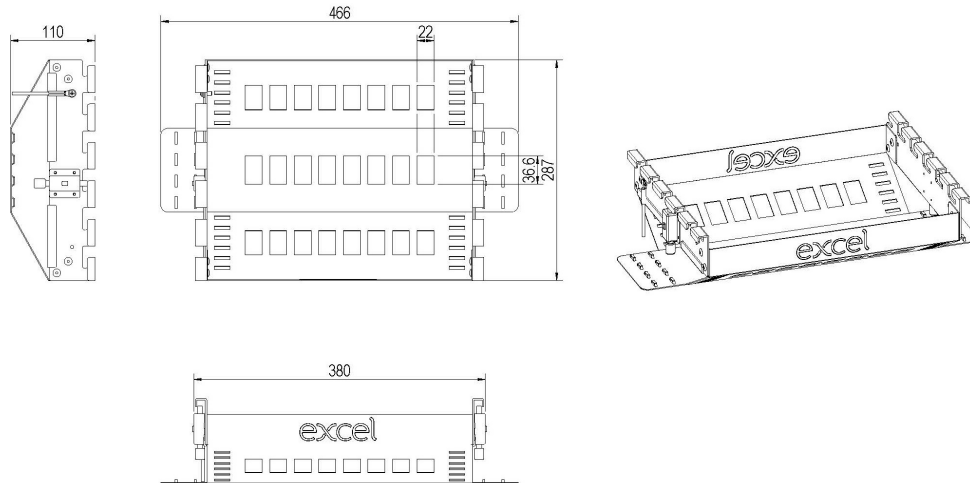

Excel 24 Port Overhead Tray Consolidation Point

Item Code: 100-927

excel
without compromise.

✕ 24 copper ports

✕ Integrated cable tie point

✕ Toolless installation

Product Overview

The Excel 24 port overhead tray consolidation point has been designed to allow 24 Lj6C modules to be installed onto standards basket tray allowing up to 24 connections to be installed above cabinets or anywhere along the containment run where extra points are needed. The unique locking mechanism allows the unit to be fitted / moved easily. The frame hooks onto the basket tray and the two push button plungers hold the frame in position.

Product Specifications

Feature	Values
Surface mounted	no
Flush-mounted installation/build in installation	yes
Floor box/sub-floor mounted	no
Type of fastening	Clip-on
With outlets / modules	no
Suitable for number of outlets / modules	24
With label space	yes
Outlet direction	Straight
With dust cover	no

Excel 24 Port Overhead Tray Consolidation Point

Item Code: 100-927

Additional specifications

Features	Values
Material	Cold rolled steel
Material coating	1.2mm
Operating temperature	-40 to +80 °C

Product drawing

Excel 24 Port Overhead Tray Consolidation Point

Item Code: 100-927

Pollutants.

Part Number Table

Part Number	Description
100-927	Excel 24 Port Overhead Tray Consolidation Point

Excel is a world class premium performing end to end infrastructure solution designed, Manufactured, supported and delivered without compromise.