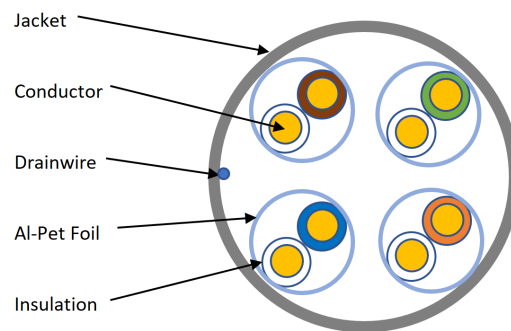

## Product Specifications

Feature	Values
Cable type	<b>U/FTP</b>
Conductor material	<b>Copper</b>
Conductor surface	<b>Bare</b>
AWG size	<b>23</b>
Conductor category	<b>Class 1 = solid</b>
Total number of cores	<b>8</b>
Stranding element	<b>Pairs</b>
Specification core insulation	<b>Polyethylene (PE)</b>
Core identification	<b>Colour</b>
Overall screening	<b>None</b>
Conductor screening	<b>Foil</b>
Outer sheath material	<b>Copolymer, thermoplastic (LSOH)</b>
Outer sheath colour	<b>Aqua</b>
Flame retardant according to IEC 60332-1-2	<b>yes</b>
Reaction-to-fire class according to EN 13501-6	<b>Dca</b>
Smoke development class according to EN 13501-6	<b>s2</b>
Euro class flaming droplets/particles according to EN 13501-6	<b>d1</b>
Euro class acidity according to EN 13501-6	<b>a1</b>
Outer diameter approx.	<b>7.2 mm</b>
Installation Temperature Range	<b>0...60 °C</b>

# Excel Solid Cat6A Cable U/FTP LSOH CPR Euroclass Dca 500 m Reel Aqua

Part Code: 100-990

sales@excel-networking.com  
excel-networking.com

Operating Temperature Range -20...70 °C

Category 6A (IEC)

NVP value 75 %

## Cross-section diagram