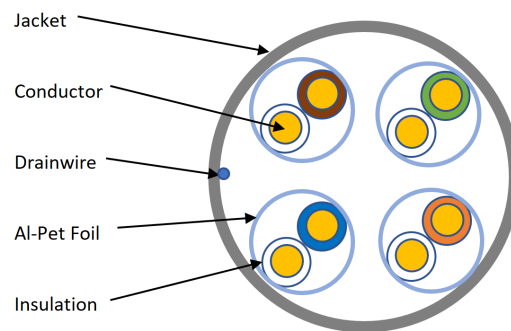

Excel Solid Cat6A Cable U/FTP LSOH CPR Euroclass Dca 500 m Reel White

Part Code: 100-992

sales@excel-networking.com
excel-networking.com

Operating Temperature Range -20...70 °C

Category 6A (IEC)

NVP value 75 %

Cross-section diagram

Cable specifications

Features		Values
Impedance (Ω)	1-100 MHz	100±15
	100-250 MHz	100±20
	250-500 MHz	100±25
Maximum pulling load		100 N
MBR during installation		60 mm
MBR installed		50 mm