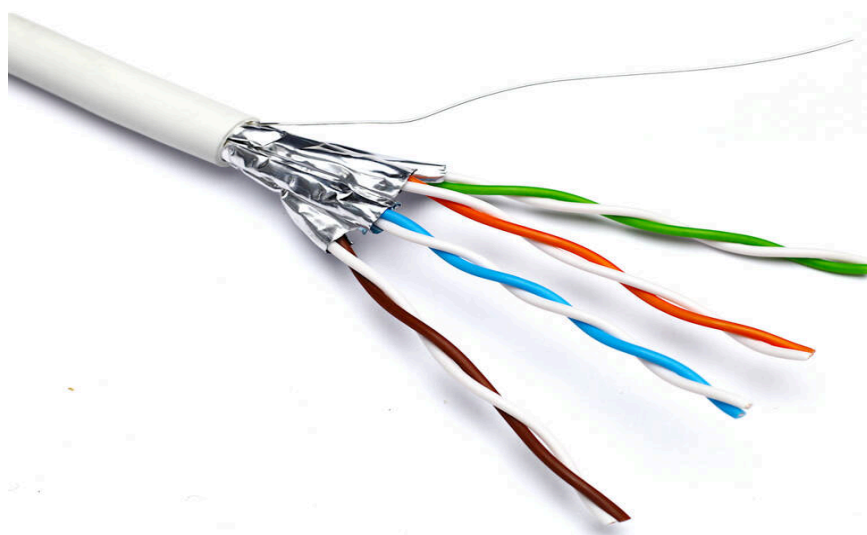

Excel Solid Cat6A Cable U/FTP LSOH CPR Euroclass Dca 500 m Reel White

excel
without compromise.

Part Code: 100-992

sales@excel-networking.com
excel-networking.com

CIBSE TM65 Embodied Carbon: 214.425 kg CO2e

Main Features

- / Cat6A solid copper cable
- / Outer sheath colour white
- / 25 Year system warranty
- / U/FTP foil screened pairs
- / Euroclass Dca-s2,d1,a1
- / CIBSE TM65 Embodied Carbon: 214.425 kg CO2e

Product Overview

Excel solid Cat6A cable screened U/FTP LSOH is manufactured to meet and exceed the ISO, CENELEC and TIA standards and supplied on 500 m reels. Excel Cat6A screened (U/FTP) cable takes the performance capabilities of copper infrastructure to new levels.

The foil configuration ensures separation of the pairs that ensures the performance. The individual pairs are set to different lay lengths

Excel Solid Cat6A Cable U/FTP LSOH CPR Euroclass Dca 500 m Reel White