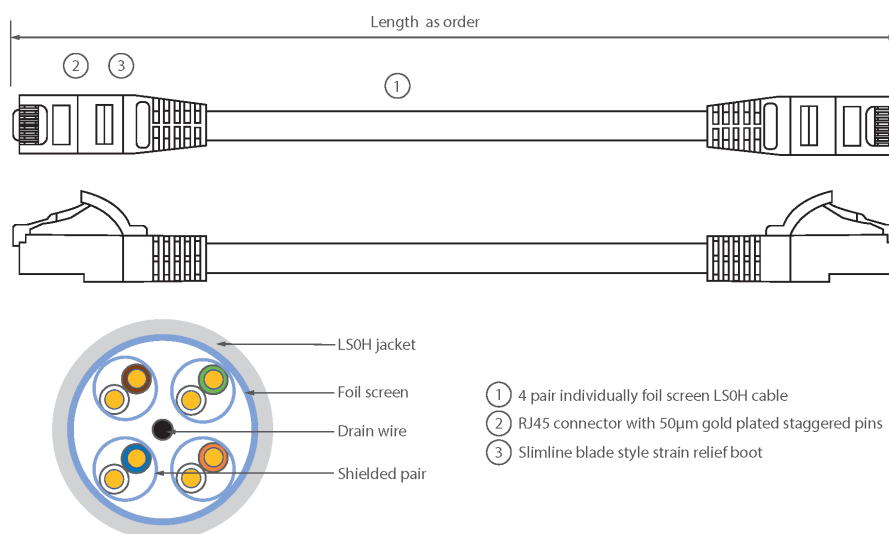

Each Excel Category 6A patch lead consists of 4 twisted pairs of 26AWG stranded copper wires, an aluminium/polyester foil tape provides an individual screen for each pair. These pairs are then cabled together, with different lay lengths to ensure optimum performance. Staggered pin RJ45 Screened plugs, terminate the cable, and each lead is fitted with colour coded slimline moulded boots, suitable for use in high density router or switch blades.

Product Specifications

Feature	Values
Cable type	F/FTP
Category	6A (IEC)
Length	0.3 m
Type of connector connection 1	RJ45 8(8)
Type of connector connection 2	RJ45 8(8)
Outer sheath colour	Grey
Strain relief boot	Moulded-on
Lockable	no
Strain relief boot colour	Grey
Flame retardant version	yes

Excel Cat6A Patch Lead F/FTP Shielded LSOH Blade Booted 0.3m Grey

Item Code: 101-130

excel
without compromise.

Cable construction	1x4
AWG-size	26
Pin assignment	1:1

Product drawing

Standards

Applicable standard	Detail
ISO/IEC 11801-1:2017	Information technology - Generic cabling for customer premises: Part 1 General Requirements
EN 50173-1:2018	Information technology. Generic cabling systems - General requirements
ANSI/TIA 568-2.D	Balanced Twisted-Pair Telecommunications Cabling and Components Standards
IEC 61156-5:2009+AMD1:2012 CSV	Multicore and symmetrical pair/quad cables for digital communications - Part 5: Symmetrical pair/quad cables with transmission characteristics up to 1 000 MHz - Horizontal floor wiring - Sectional specification
IEC 60332-1-2:2004	Tests on electric and optical fibre cables under fire conditions. Test for vertical flame propagation for a single insulated wire or cable. Procedure for 1 kW pre-mixed flame
IEC 61034-2:2005+A1:2013	Measurement of smoke density of cables burning under