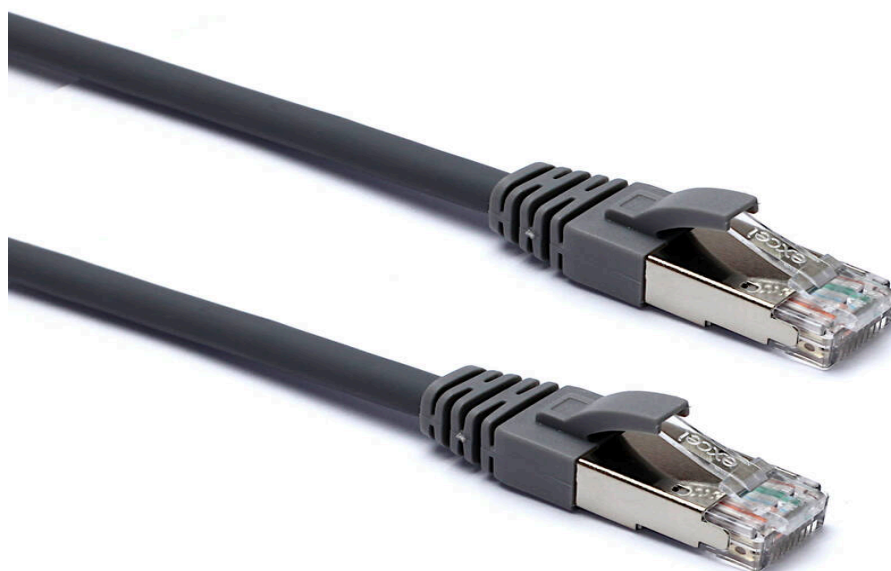

Excel Cat6A Patch Lead F/FTP Shielded LSOH Blade Booted 0.3m Grey

excel
without compromise.

Part Code: 101-130

sales@excel-networking.com
excel-networking.com

Main Features

- / Specified to 500 MHz
- / Individual foil screen over each pair
- / LSOH outer sheath
- / Suitable for 10 Gigabit 10GBase-T, PoE++ applications
- / Blade style moulded strain relief boot with clip protector

Product Overview

Excel Category 6A (Augmented Category 6) patch leads take the performance capabilities of copper infrastructure to new levels. Designed to the current ISO and EIA/TIA standards for Class Ea augmented Category 6A performance these products are intended to deliver reliable, high network performance including support of emerging applications such as 10GBase-T, 10 Gigabit Ethernet.

Each Excel Category 6A patch lead consists of 4 twisted pairs of 26AWG stranded copper wires, an aluminium/polyester foil tape provides an individual screen for each pair. These pairs are then cabled together, with different lay lengths to ensure optimum performance. Staggered pin RJ45 Screened plugs, terminate the cable, and each lead is fitted with colour coded slimline moulded boots, suitable for use in high density router or switch blades.

Excel Cat6A Patch Lead F/FTP Shielded LSOH Blade Booted 0.3m Grey

Part Code: 101-130

sales@excel-networking.com
excel-networking.com

Product Specifications

Feature	Values
Cable type	F/FTP
Category	6A (IEC)
Length	0.3 m
Type of connector connection 1	RJ45 8(8)
Type of connector connection 2	RJ45 8(8)
Outer sheath colour	Grey
Strain relief boot	Moulded-on
Lockable	no
Strain relief boot colour	Grey
Flame retardant version	yes
Cable construction	1x4
AWG-size	26
Pin assignment	1:1