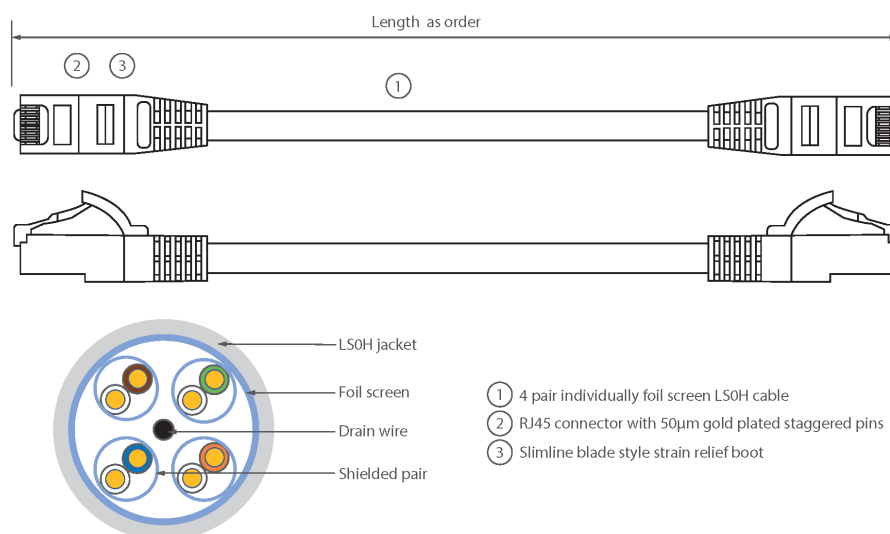

Each Excel Category 6A patch lead consists of 4 twisted pairs of 26AWG stranded copper wires, an aluminium/polyester foil tape provides an individual screen for each pair. These pairs are then cabled together, with different lay lengths to ensure optimum performance. Staggered pin RJ45 Screened plugs, terminate the cable, and each lead is fitted with colour coded slimline moulded boots, suitable for use in high density router or switch blades.

Product Specifications

Feature	Values
Cable type	F/FTP
Category	6A (IEC)
Length	0.3 m
Type of connector connection 1	RJ45 8(8)
Type of connector connection 2	RJ45 8(8)
Outer sheath colour	Grey
Strain relief boot	Moulded-on
Lockable	no
Strain relief boot colour	Grey
Flame retardant version	yes

Excel Cat6A Patch Lead F/FTP Shielded LSOH Blade Booted 0.3m Grey

Item Code: 101-130

excel
without compromise.

Cable construction	1x4
AWG-size	26
Pin assignment	1:1

Product drawing

Standards

Applicable standard	Detail
ISO/IEC 11801-1:2017	Information technology - Generic cabling for customer premises: Part 1 General Requirements
EN 50173-1:2018	Information technology. Generic cabling systems - General requirements
ANSI/TIA 568-2.D	Balanced Twisted-Pair Telecommunications Cabling and Components Standards
IEC 61156-5:2009+AMD1:2012 CSV	Multicore and symmetrical pair/quad cables for digital communications - Part 5: Symmetrical pair/quad cables with transmission characteristics up to 1 000 MHz - Horizontal floor wiring - Sectional specification
IEC 60332-1-2:2004	Tests on electric and optical fibre cables under fire conditions. Test for vertical flame propagation for a single insulated wire or cable. Procedure for 1 kW pre-mixed flame
IEC 61034-2:2005+A1:2013	Measurement of smoke density of cables burning under