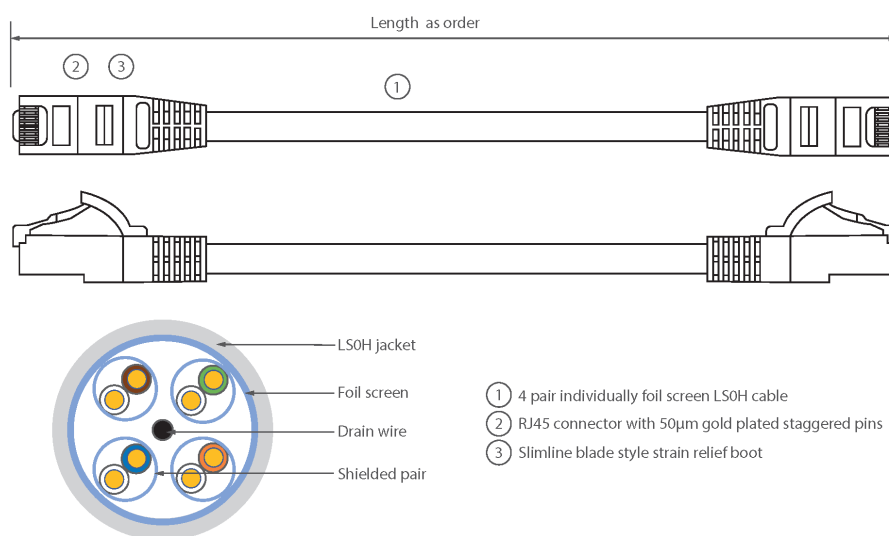

Each Excel Category 6A patch lead consists of 4 twisted pairs of 26AWG stranded copper wires, an aluminium/polyester foil tape provides an individual screen for each pair. These pairs are then cabled together, with different lay lengths to ensure optimum performance. Staggered pin RJ45 Screened plugs, terminate the cable, and each lead is fitted with colour coded slimline moulded boots, suitable for use in high density router or switch blades.

Product Specifications

Feature	Values
Cable type	F/FTP
Category	6A (IEC)
Length	0.3 m
Type of connector connection 1	RJ45 8(8)
Type of connector connection 2	RJ45 8(8)
Outer sheath colour	Grey
Strain relief boot	Moulded-on
Lockable	no
Strain relief boot colour	Grey

Excel Cat6A Patch Lead F/FTP Shielded LSOH Blade Booted 0.3m Grey

Item Code: 101-130

excel
without compromise.

Flame retardant version	yes
Cable construction	1x4
AWG-size	26
Pin assignment	1:1

Product drawing