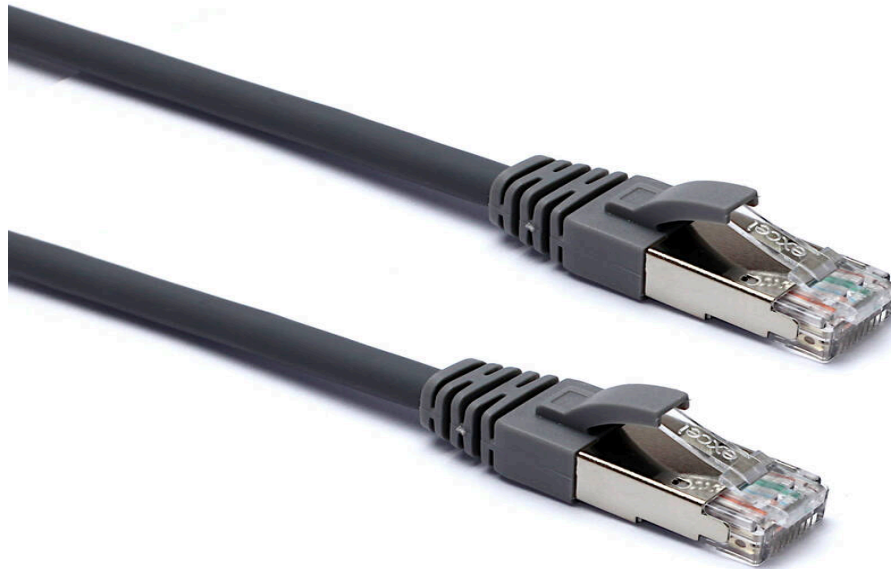

Excel Cat6A Patch Lead F/FTP Shielded LSOH Blade Booted 0.3m Grey

excel
without compromise.

Part Code: 101-130

sales@excel-networking.com
excel-networking.com

Main Features

- / Specified to 500 MHz
- / Individual foil screen over each pair
- / LSOH outer sheath
- / Suitable for 10 Gigabit 10GBase-T, PoE++ applications
- / Blade style moulded strain relief boot with clip protector

Product Overview

Excel Category 6A (Augmented Category 6) patch leads take the performance capabilities of copper infrastructure to new levels. Designed to the current ISO and EIA/TIA standards for Class Ea augmented Category 6A performance these products are intended to deliver reliable, high network performance including support of emerging applications such as 10GBase-T, 10 Gigabit Ethernet.

Each Excel Category 6A patch lead consists of 4 twisted pairs of 26AWG stranded copper wires, an aluminium/polyester foil tape provides an individual screen for each pair. These pairs are then cabled together, with different lay lengths to ensure optimum performance. Staggered pin RJ45 Screened plugs, terminate the cable, and each lead is fitted with colour coded slimline moulded boots, suitable for use in high density router or switch blades.

Excel Cat6A Patch Lead F/FTP Shielded LSOH Blade Booted 0.3m Grey

Part Code: 101-130

sales@excel-networking.com
excel-networking.com

Product Specifications

Feature	Values
Cable type	F/FTP
Category	6A (IEC)
Length	0.3 m
Type of connector connection 1	RJ45 8(8)
Type of connector connection 2	RJ45 8(8)
Outer sheath colour	Grey
Strain relief boot	Moulded-on
Lockable	no
Strain relief boot colour	Grey
Flame retardant version	yes
Cable construction	1x4
AWG-size	26
Pin assignment	1:1