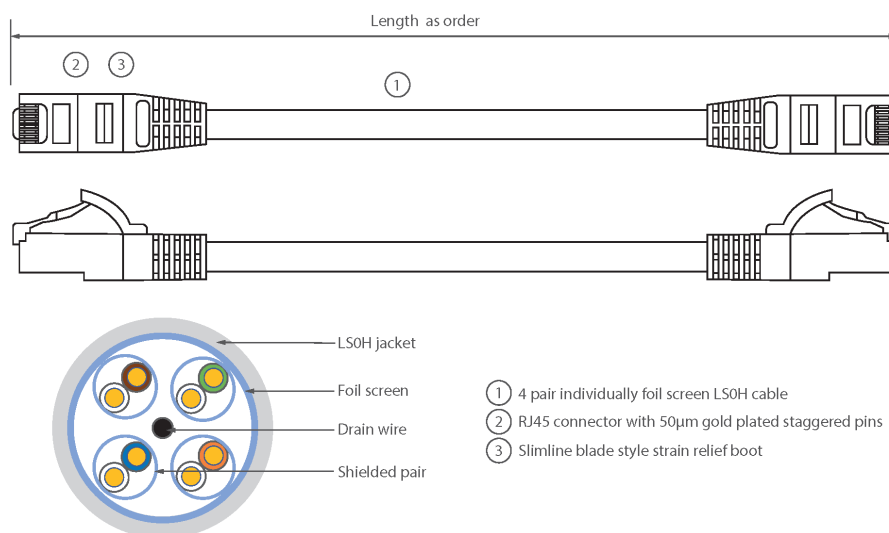

Each Excel Category 6A patch lead consists of 4 twisted pairs of 26AWG stranded copper wires, an aluminium/polyester foil tape provides an individual screen for each pair. These pairs are then cabled together, with different lay lengths to ensure optimum performance. Staggered pin RJ45 Screened plugs, terminate the cable, and each lead is fitted with colour coded slimline moulded boots, suitable for use in high density router or switch blades.

Product Specifications

Feature	Values
Cable type	F/FTP
Category	6A (IEC)
Length	0.3 m
Type of connector connection 1	RJ45 8(8)
Type of connector connection 2	RJ45 8(8)
Outer sheath colour	Red

Excel Cat6A Patch Lead F/FTP Shielded LSOH Blade Booted 0.3 m Red

Item Code: 101-132

Strain relief boot	Moulded-on
Lockable	no
Strain relief boot colour	Red
Flame retardant version	yes
Cable construction	1x4
AWG-size	26
Pin assignment	1:1

Product drawing

Standards

Applicable standard	Detail
ISO/IEC 11801-1:2017	Information technology - Generic cabling for customer premises: Part 1 General Requirements
EN 50173-1:2018	Information technology. Generic cabling systems - General requirements
ANSI/TIA 568-2.D	Balanced Twisted-Pair Telecommunications Cabling and Components Standards
IEC 61156-5:2009+AMD1:2012 CSV	Multicore and symmetrical pair/quad cables for digital communications - Part 5: Symmetrical pair/quad cables with transmission characteristics up to 1 000 MHz - Horizontal floor wiring - Sectional specification