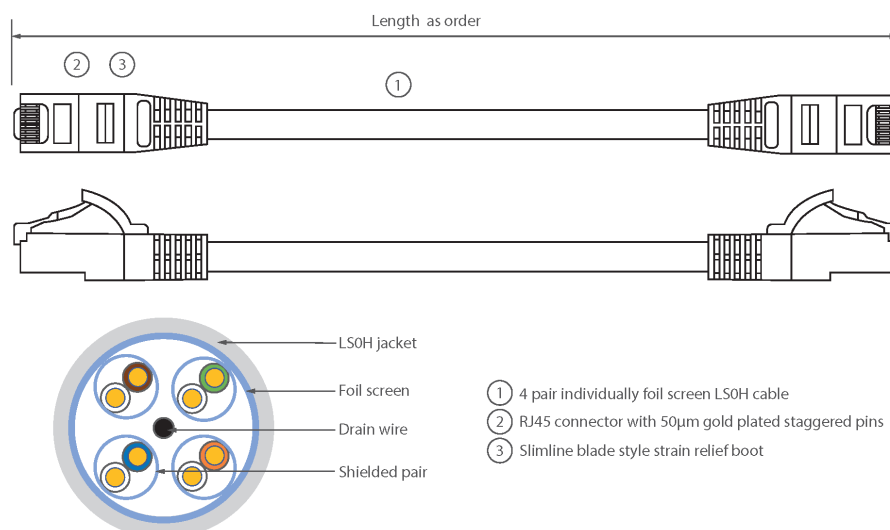

Each Excel Category 6A patch lead consists of 4 twisted pairs of 26AWG stranded copper wires, an aluminium/polyester foil tape provides an individual screen for each pair. These pairs are then cabled together, with different lay lengths to ensure optimum performance. Staggered pin RJ45 Screened plugs, terminate the cable, and each lead is fitted with colour coded slimline moulded boots, suitable for use in high density router or switch blades.

Product Specifications

Feature	Values
Cable type	F/FTP
Category	6A (IEC)
Length	0.3 m
Type of connector connection 1	RJ45 8(8)
Type of connector connection 2	RJ45 8(8)
Outer sheath colour	Orange

Excel Cat6A Patch Lead F/FTP Shielded LSOH Blade Booted 0.3 m Orange

Item Code: 101-138

Strain relief boot	Moulded-on
Lockable	no
Strain relief boot colour	Orange
Flame retardant version	yes
Cable construction	1x4
AWG-size	26
Pin assignment	1:1

Product drawing

Standards

Applicable standard	Detail
ISO/IEC 11801-1:2017	Information technology - Generic cabling for customer premises: Part 1 General Requirements
EN 50173-1:2018	Information technology. Generic cabling systems - General requirements
ANSI/TIA 568-2.D	Balanced Twisted-Pair Telecommunications Cabling and Components Standards
IEC 61156-5:2009+AMD1:2012 CSV	Multicore and symmetrical pair/quad cables for digital communications - Part 5: Symmetrical pair/quad cables with transmission characteristics up to 1 000 MHz - Horizontal floor wiring - Sectional specification