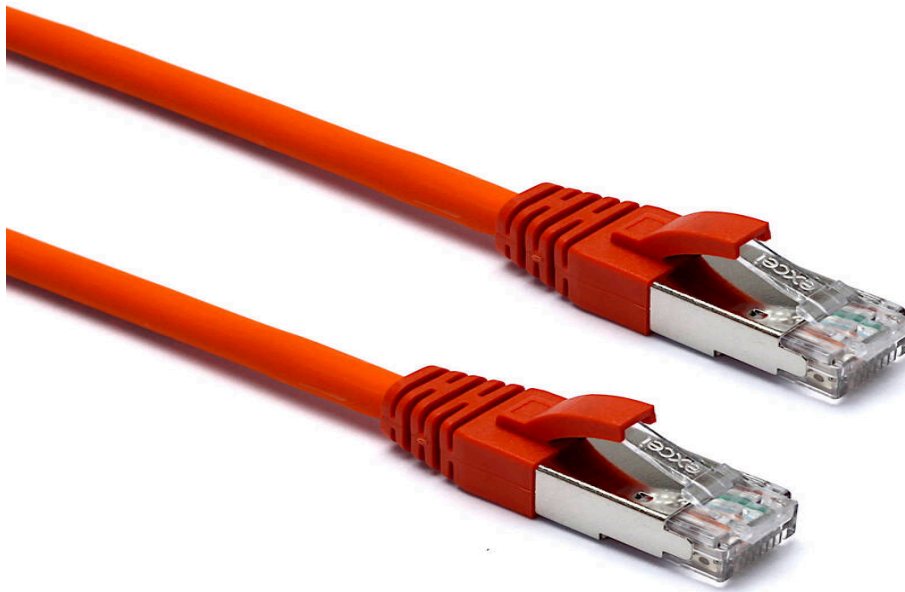

# Excel Cat6A Patch Lead F/FTP Shielded LSOH Blade Booted 0.3 m Orange

excel  
without compromise.

Part Code: 101-138

sales@excel-networking.com  
excel-networking.com

CIBSE TM65 Embodied Carbon: 0.130 kg CO2e

## Main Features

- / Specified to 500 MHz
- / Individual foil screen over each pair
- / LSOH outer sheath
- / Suitable for 10 Gigabit 10GBase-T, PoE++ applications
- / Blade style moulded strain relief boot with clip protector
- / CIBSE TM65 Embodied Carbon: 0.130 kg CO2e

Each Excel Category 6A patch lead consists of 4 twisted pairs of 26AWG stranded copper wires, an aluminium/polyester foil tape provides an individual screen for each pair. These pairs are then cabled together, with different lay lengths to ensure optimum performance. Staggered pin RJ45 Screened plugs, terminate the cable, and each lead is fitted with colour coded slimline moulded boots, suitable for use in high density router or switch blades.