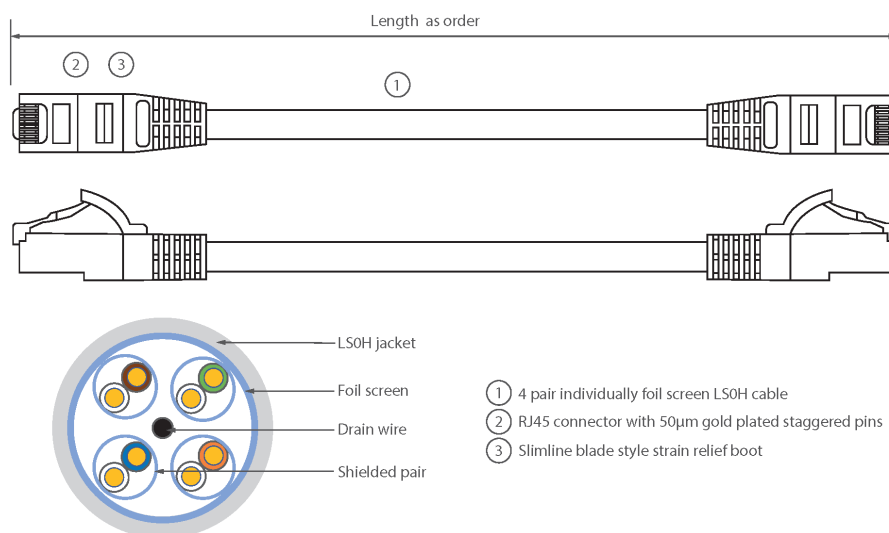

Each Excel Category 6A patch lead consists of 4 twisted pairs of 26AWG stranded copper wires, an aluminium/polyester foil tape provides an individual screen for each pair. These pairs are then cabled together, with different lay lengths to ensure optimum performance. Staggered pin RJ45 Screened plugs, terminate the cable, and each lead is fitted with colour coded slimline moulded boots, suitable for use in high density router or switch blades.

Product Specifications

Feature	Values
Cable type	F/FTP
Category	6A (IEC)
Length	0.3 m
Type of connector connection 1	RJ45 8(8)
Type of connector connection 2	RJ45 8(8)
Outer sheath colour	Violet

Excel Cat6A Patch Lead F/FTP Shielded LSOH Blade Booted 0.3 m Violet

Item Code: 101-139

excel
without compromise.

Strain relief boot	Moulded-on
Lockable	no
Strain relief boot colour	Violet
Flame retardant version	yes
Cable construction	1x4
AWG-size	26
Pin assignment	1:1

Product drawing