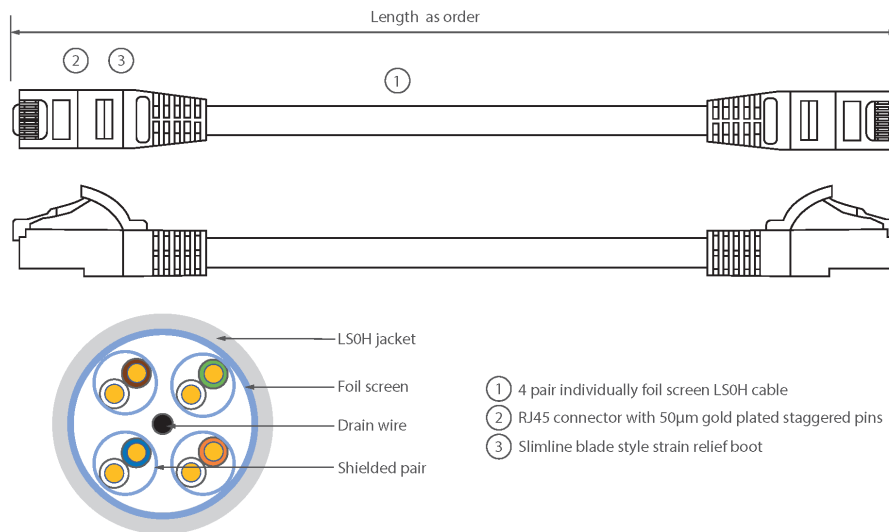

Each Excel Category 6A patch lead consists of 4 twisted pairs of 26AWG stranded copper wires, an aluminium/polyester foil tape provides an individual screen for each pair. These pairs are then cabled together, with different lay lengths to ensure optimum performance. Staggered pin RJ45 Screened plugs, terminate the cable, and each lead is fitted with colour coded slimline moulded boots, suitable for use in high density router or switch blades.

Excel Cat6A Patch Lead F/FTP Shielded LSOH Blade Booted 0.3 m Violet

Part Code: 101-139

sales@excel-networking.com
excel-networking.com

Product Specifications

Feature	Values
Cable type	F/FTP
Category	6A (IEC)
Length	0.3 m
Type of connector connection 1	RJ45 8(8)
Type of connector connection 2	RJ45 8(8)
Outer sheath colour	Violet
Strain relief boot	Moulded-on
Lockable	no
Strain relief boot colour	Violet
Flame retardant version	yes
Cable construction	1x4
AWG-size	26
Pin assignment	1:1

Excel Cat6A Patch Lead F/FTP Shielded LSOH Blade Booted 0.3 m Violet

Part Code: 101-139

sales@excel-networking.com
excel-networking.com

Product drawing

Standards

Applicable standard	Detail
ISO/IEC 11801-1:2017	Information technology - Generic cabling for customer premises: Part 1 General Requirements
EN 50173-1:2018	Information technology. Generic cabling systems - General requirements
ANSI/TIA 568-2.D	Balanced Twisted-Pair Telecommunications Cabling and Components Standards
IEC 61156-5:2009+AMD1:2012 CSV	Multicore and symmetrical pair/quad cables for digital communications - Part 5: Symmetrical pair/quad cables with transmission characteristics up to 1 000 MHz - Horizontal floor wiring - Sectional specification
IEC 60332-1-2:2004	Tests on electric and optical fibre cables under fire conditions. Test for vertical flame propagation for a single insulated wire or cable. Procedure for 1 kW pre-mixed flame