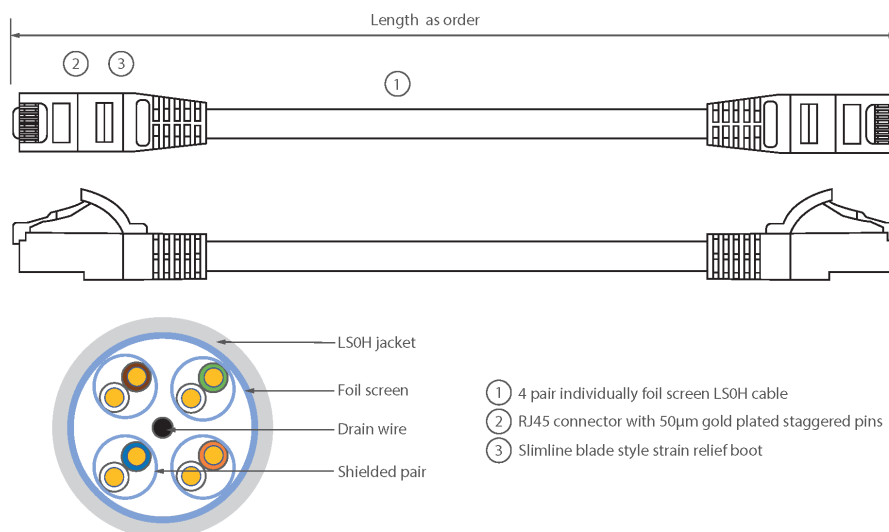

Excel Cat6A Patch Lead F/FTP Shielded LSOH Blade Booted 0.3 m Violet

Item Code: 101-139

Strain relief boot colour	Violet
Flame retardant version	yes
Cable construction	1x4
AWG-size	26
Pin assignment	1:1

Product drawing

Standards

Applicable standard	Detail
ISO/IEC 11801-1:2017	Information technology - Generic cabling for customer premises: Part 1 General Requirements
EN 50173-1:2018	Information technology. Generic cabling systems - General requirements
ANSI/TIA 568-2.D	Balanced Twisted-Pair Telecommunications Cabling and Components Standards
IEC 61156-5:2009+AMD1:2012 CSV	Multicore and symmetrical pair/quad cables for digital communications - Part 5: Symmetrical pair/quad cables with transmission characteristics up to 1 000 MHz - Horizontal floor wiring - Sectional specification
IEC 60332-1-2:2004	Tests on electric and optical fibre cables under fire conditions. Test for vertical flame propagation for a single