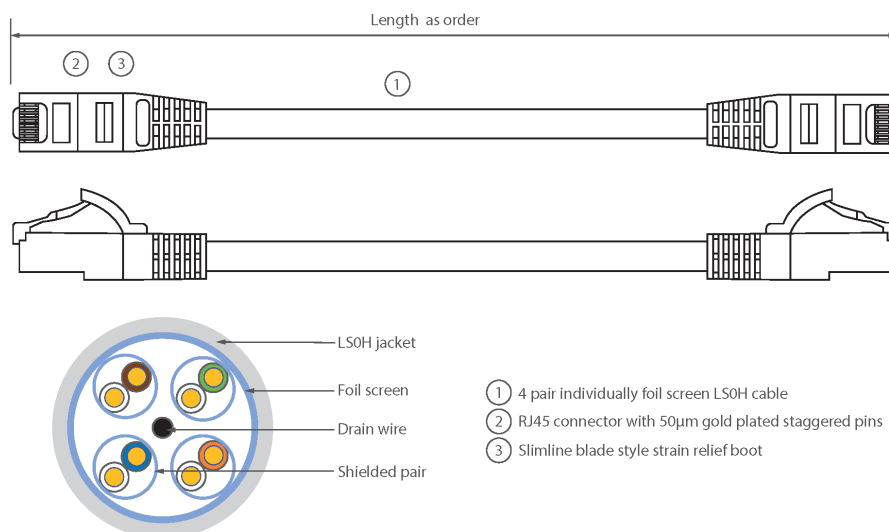

Excel Cat6A Patch Lead F/FTP Shielded LSOH Blade Booted 0.3 m Violet

Item Code: 101-139

excel
without compromise.

Strain relief boot colour	Violet
Flame retardant version	yes
Cable construction	1x4
AWG-size	26
Pin assignment	1:1

Product drawing

Standards

Applicable standard	Detail
ISO/IEC 11801-1:2017	Information technology - Generic cabling for customer premises: Part 1 General Requirements
EN 50173-1:2018	Information technology. Generic cabling systems - General requirements
ANSI/TIA 568-2.D	Balanced Twisted-Pair Telecommunications Cabling and Components Standards
IEC 61156-5:2009+AMD1:2012 CSV	Multicore and symmetrical pair/quad cables for digital communications - Part 5: Symmetrical pair/quad cables with transmission characteristics up to 1 000 MHz - Horizontal floor wiring - Sectional specification
IEC 60332-1-2:2004	Tests on electric and optical fibre cables under fire conditions. Test for vertical flame propagation for a single