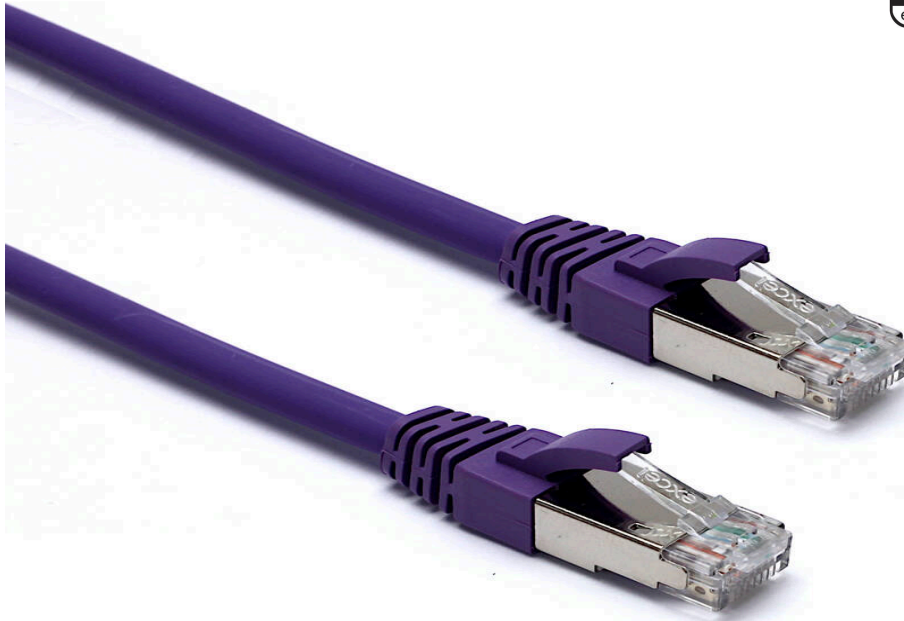

Excel Cat6A Patch Lead F/FTP Shielded LSOH Blade Booted 0.3 m Violet

excel
without compromise.

Part Code: 101-139

sales@excel-networking.com
excel-networking.com

CIBSE TM65 Embodied Carbon: 0.130 kg CO2e

Main Features

- / Specified to 500 MHz
- / Individual foil screen over each pair
- / LSOH outer sheath
- / Suitable for 10 Gigabit 10GBase-T, PoE++ applications
- / Blade style moulded strain relief boot with clip protector
- / CIBSE TM65 Embodied Carbon: 0.130 kg CO2e

Product Overview

Excel Category 6A (Augmented Category 6) patch leads take the performance capabilities of copper infrastructure to new levels. Designed to the current ISO and EIA/TIA standards for Class Ea augmented Category 6A performance these products are intended to deliver reliable, high network performance including support of emerging applications such as 10GBase-T, 10 Gigabit Ethernet.

Each Excel Category 6A patch lead consists of 4 twisted pairs of 26AWG stranded copper wires, an aluminium/polyester foil tape provides an individual screen for each pair. These pairs are then cabled together, with different lay lengths to ensure optimum performance. Staggered pin RJ45 Screened plugs, terminate the cable, and each lead is fitted with colour coded slimline moulded boots, suitable for use in high density router or switch blades.