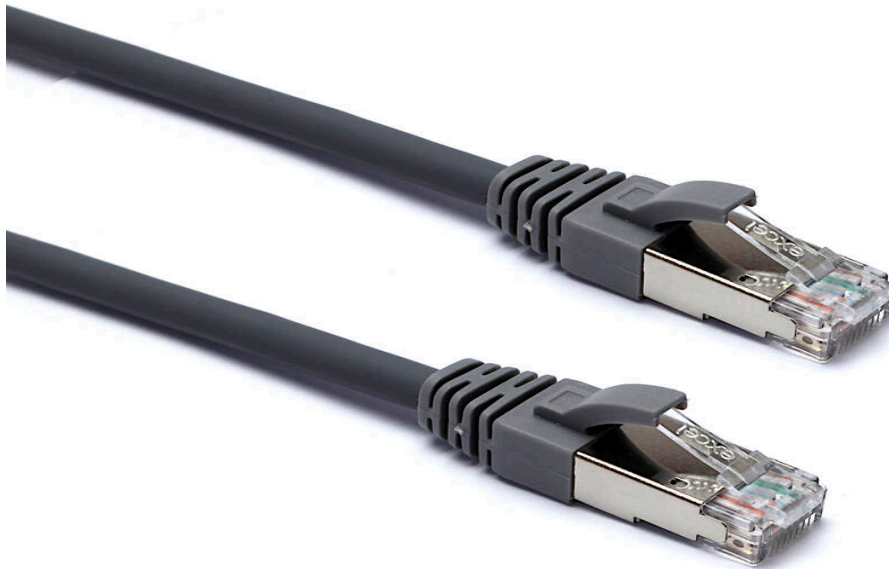

# Excel Cat6A Patch Lead F/FTP Shielded LSOH Blade Booted 1.5 m Grey

excel  
without compromise.

Part Code: 101-140

sales@excel-networking.com  
excel-networking.com

CIBSE TM65 Embodied Carbon: 0.373 kg CO2e

## Main Features

- / Specified to 500 MHz
- / Individual foil screen over each pair
- / LSOH outer sheath
- / Suitable for 10 Gigabit 10GBase-T, PoE++ applications
- / Blade style moulded strain relief boot with clip protector
- / CIBSE TM65 Embodied Carbon: 0.373 kg CO2e

## Product Overview

Excel Category 6A (Augmented Category 6) patch leads take the performance capabilities of copper infrastructure to new levels. Designed to the current ISO and EIA/TIA standards for Class Ea augmented Category 6A performance these products are intended to deliver reliable, high network performance including support of emerging applications such as 10GBase-T, 10 Gigabit Ethernet.

Each Excel Category 6A patch lead consists of 4 twisted pairs of 26AWG stranded copper wires, an aluminium/polyester foil tape provides an individual screen for each pair. These pairs are then cabled together, with different lay lengths to ensure optimum performance. Staggered pin RJ45 Screened plugs, terminate the cable, and each lead is fitted with colour coded slimline moulded boots, suitable for use in high density router or switch blades.