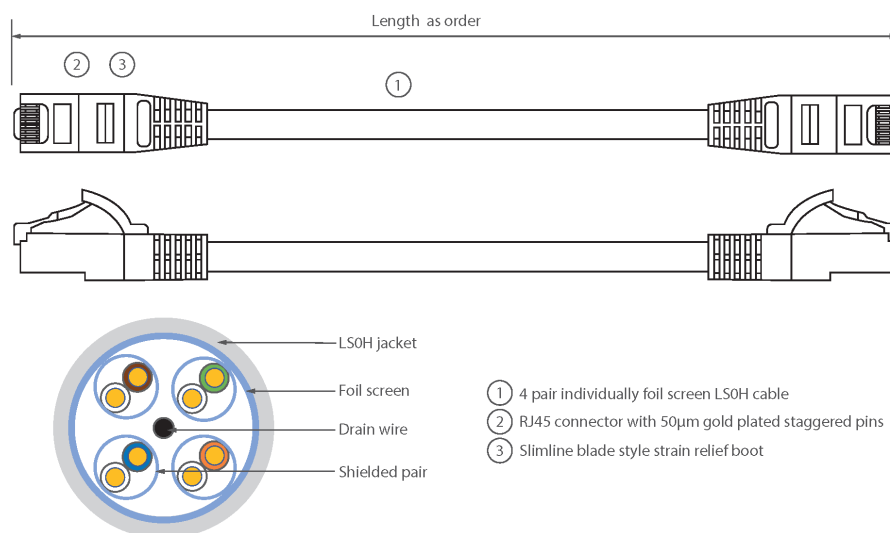

Each Excel Category 6A patch lead consists of 4 twisted pairs of 26AWG stranded copper wires, an aluminium/polyester foil tape provides an individual screen for each pair. These pairs are then cabled together, with different lay lengths to ensure optimum performance. Staggered pin RJ45 Screened plugs, terminate the cable, and each lead is fitted with colour coded slimline moulded boots, suitable for use in high density router or switch blades.

Product Specifications

Feature	Values
Cable type	F/FTP
Category	6A (IEC)
Length	1.5 m
Type of connector connection 1	RJ45 8(8)
Type of connector connection 2	RJ45 8(8)
Outer sheath colour	Grey

Excel Cat6A Patch Lead F/FTP Shielded LSOH Blade Booted 1.5 m Grey

Item Code: 101-140

excel
without compromise.

Strain relief boot	Moulded-on
Lockable	no
Strain relief boot colour	Grey
Flame retardant version	yes
Cable construction	1x4
AWG-size	26
Pin assignment	1:1

Product drawing