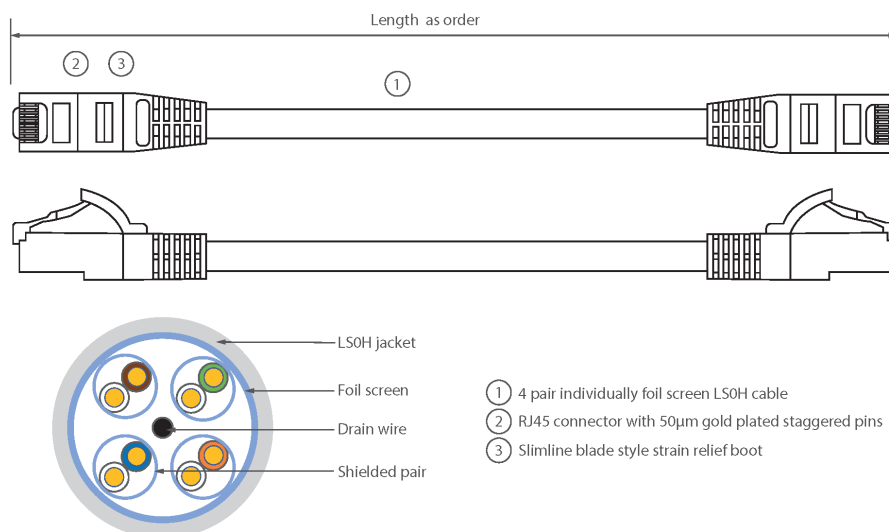

Excel Cat6A Patch Lead F/FTP Shielded LSOH Blade Booted 1.5 m Red

Item Code: 101-142

excel
without compromise.

Strain relief boot colour	Red
Flame retardant version	yes
Cable construction	1x4
AWG-size	26
Pin assignment	1:1

Product drawing

Standards

Applicable standard	Detail
ISO/IEC 11801-1:2017	Information technology - Generic cabling for customer premises: Part 1 General Requirements
EN 50173-1:2018	Information technology. Generic cabling systems - General requirements
ANSI/TIA 568-2.D	Balanced Twisted-Pair Telecommunications Cabling and Components Standards
IEC 61156-5:2009+AMD1:2012 CSV	Multicore and symmetrical pair/quad cables for digital communications - Part 5: Symmetrical pair/quad cables with transmission characteristics up to 1 000 MHz - Horizontal floor wiring - Sectional specification
IEC 60332-1-2:2004	Tests on electric and optical fibre cables under fire conditions. Test for vertical flame propagation for a single