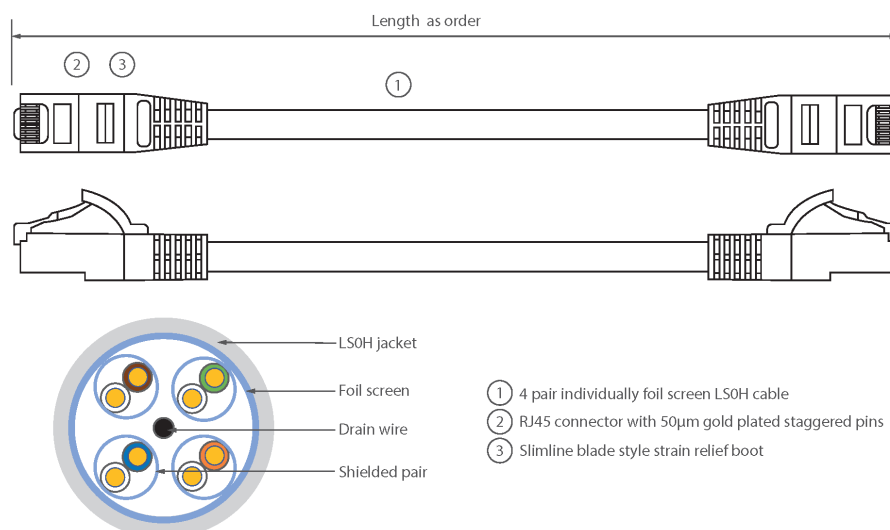

Each Excel Category 6A patch lead consists of 4 twisted pairs of 26AWG stranded copper wires, an aluminium/polyester foil tape provides an individual screen for each pair. These pairs are then cabled together, with different lay lengths to ensure optimum performance. Staggered pin RJ45 Screened plugs, terminate the cable, and each lead is fitted with colour coded slimline moulded boots, suitable for use in high density router or switch blades.

Product Specifications

Feature	Values
Cable type	F/FTP
Category	6A (IEC)
Length	1.5 m
Type of connector connection 1	RJ45 8(8)
Type of connector connection 2	RJ45 8(8)
Outer sheath colour	Red

Excel Cat6A Patch Lead F/FTP Shielded LSOH Blade Booted 1.5 m Red

Item Code: 101-142

Strain relief boot	Moulded-on
Lockable	no
Strain relief boot colour	Red
Flame retardant version	yes
Cable construction	1x4
AWG-size	26
Pin assignment	1:1

Product drawing

Standards

Applicable standard	Detail
ISO/IEC 11801-1:2017	Information technology - Generic cabling for customer premises: Part 1 General Requirements
EN 50173-1:2018	Information technology. Generic cabling systems - General requirements
ANSI/TIA 568-2.D	Balanced Twisted-Pair Telecommunications Cabling and Components Standards
IEC 61156-5:2009+AMD1:2012 CSV	Multicore and symmetrical pair/quad cables for digital communications - Part 5: Symmetrical pair/quad cables with transmission characteristics up to 1 000 MHz - Horizontal floor wiring - Sectional specification