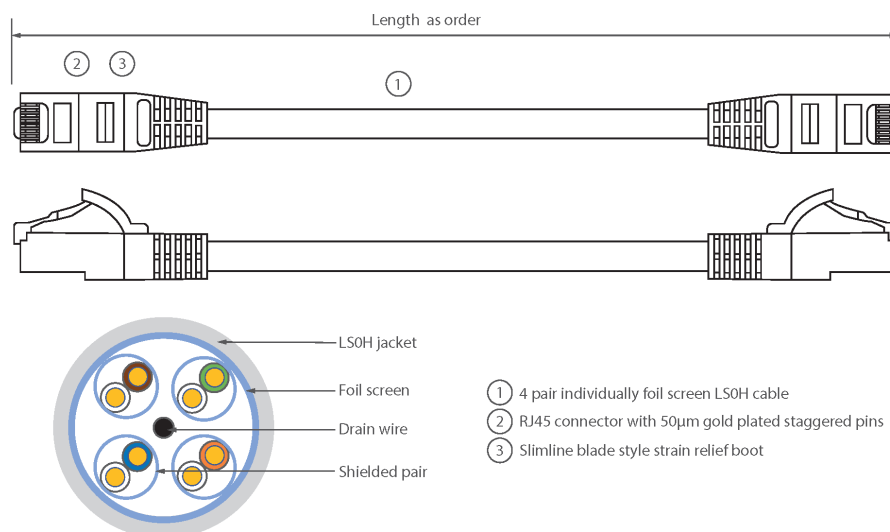

Each Excel Category 6A patch lead consists of 4 twisted pairs of 26AWG stranded copper wires, an aluminium/polyester foil tape provides an individual screen for each pair. These pairs are then cabled together, with different lay lengths to ensure optimum performance. Staggered pin RJ45 Screened plugs, terminate the cable, and each lead is fitted with colour coded slimline moulded boots, suitable for use in high density router or switch blades.

## Product Specifications

Feature	Values
Cable type	F/FTP
Category	6A (IEC)
Length	1.5 m
Type of connector connection 1	RJ45 8(8)
Type of connector connection 2	RJ45 8(8)
Outer sheath colour	Yellow
Strain relief boot	Moulded-on
Lockable	no

# Excel Cat6A Patch Lead F/FTP Shielded LSOH Blade Booted 1.5 m Yellow

Item Code: 101-143

**excel**  
without compromise.

Strain relief boot colour	Yellow
Flame retardant version	yes
Cable construction	1x4
AWG-size	26
Pin assignment	1:1

## Product drawing