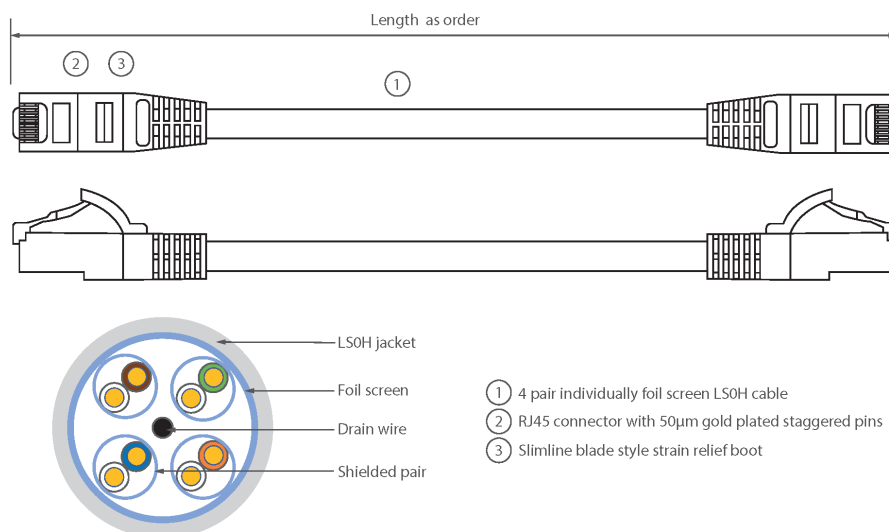

Each Excel Category 6A patch lead consists of 4 twisted pairs of 26AWG stranded copper wires, an aluminium/polyester foil tape provides an individual screen for each pair. These pairs are then cabled together, with different lay lengths to ensure optimum performance. Staggered pin RJ45 Screened plugs, terminate the cable, and each lead is fitted with colour coded slimline moulded boots, suitable for use in high density router or switch blades.

## Product Specifications

Feature	Values
Cable type	F/FTP
Category	6A (IEC)
Length	1.5 m
Type of connector connection 1	RJ45 8(8)
Type of connector connection 2	RJ45 8(8)
Outer sheath colour	Green
Strain relief boot	Moulded-on
Lockable	no

# Excel Cat6A Patch Lead F/FTP Shielded LSOH Blade Booted 1.5 m Green

Item Code: 101-144

Strain relief boot colour	Green
Flame retardant version	yes
Cable construction	1x4
AWG-size	26
Pin assignment	1:1

## Product drawing