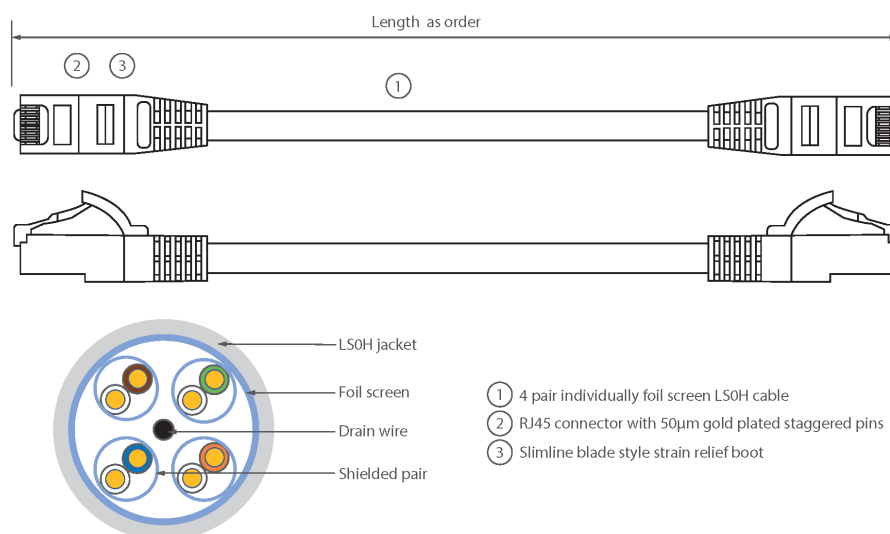

Each Excel Category 6A patch lead consists of 4 twisted pairs of 26AWG stranded copper wires, an aluminium/polyester foil tape provides an individual screen for each pair. These pairs are then cabled together, with different lay lengths to ensure optimum performance. Staggered pin RJ45 Screened plugs, terminate the cable, and each lead is fitted with colour coded slimline moulded boots, suitable for use in high density router or switch blades.

## Product Specifications

Feature	Values
Cable type	F/FTP
Category	6A (IEC)
Length	1.5 m
Type of connector connection 1	RJ45 8(8)
Type of connector connection 2	RJ45 8(8)
Outer sheath colour	White
Strain relief boot	Moulded-on
Lockable	no
Strain relief boot colour	White
Flame retardant version	yes

# Excel Cat6A Patch Lead F/FTP Shielded LSOH Blade Booted 1.5 m White

Item Code: 101-145

Cable construction	1x4
AWG-size	26
Pin assignment	1:1

## Product drawing