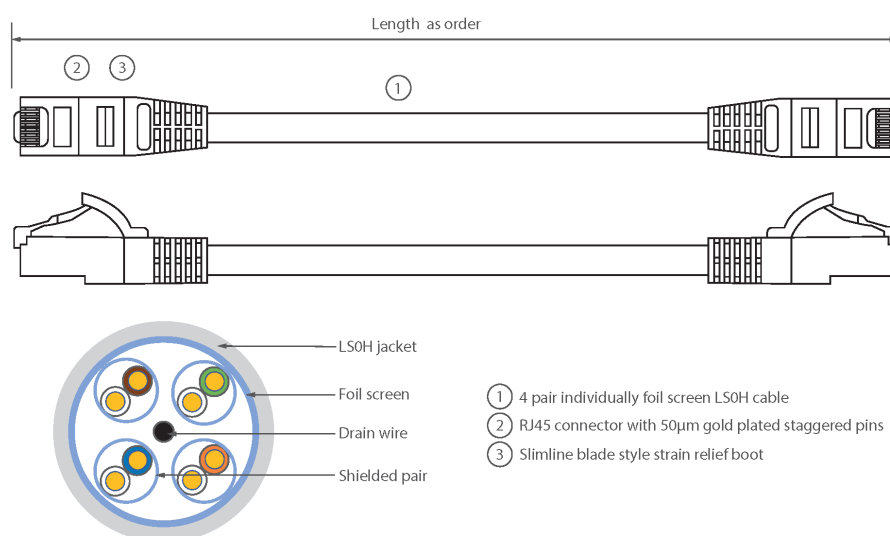

Each Excel Category 6A patch lead consists of 4 twisted pairs of 26AWG stranded copper wires, an aluminium/polyester foil tape provides an individual screen for each pair. These pairs are then cabled together, with different lay lengths to ensure optimum performance. Staggered pin RJ45 Screened plugs, terminate the cable, and each lead is fitted with colour coded slimline moulded boots, suitable for use in high density router or switch blades.

Product Specifications

Feature	Values
Cable type	F/FTP
Category	6A (IEC)
Length	1.5 m
Type of connector connection 1	RJ45 8(8)
Type of connector connection 2	RJ45 8(8)
Outer sheath colour	White
Strain relief boot	Moulded-on
Lockable	no
Strain relief boot colour	White
Flame retardant version	yes

Excel Cat6A Patch Lead F/FTP Shielded LSOH Blade Booted 1.5 m White

Item Code: 101-145

excel
without compromise.

Cable construction	1x4
AWG-size	26
Pin assignment	1:1

Product drawing

Standards

Applicable standard	Detail
ISO/IEC 11801-1:2017	Information technology - Generic cabling for customer premises: Part 1 General Requirements
EN 50173-1:2018	Information technology. Generic cabling systems - General requirements
ANSI/TIA 568-2.D	Balanced Twisted-Pair Telecommunications Cabling and Components Standards
IEC 61156-5:2009+AMD1:2012 CSV	Multicore and symmetrical pair/quad cables for digital communications - Part 5: Symmetrical pair/quad cables with transmission characteristics up to 1 000 MHz - Horizontal floor wiring - Sectional specification
IEC 60332-1-2:2004	Tests on electric and optical fibre cables under fire conditions. Test for vertical flame propagation for a single insulated wire or cable. Procedure for 1 kW pre-mixed flame
IEC 61034-2:2005+A1:2013	Measurement of smoke density of cables burning under