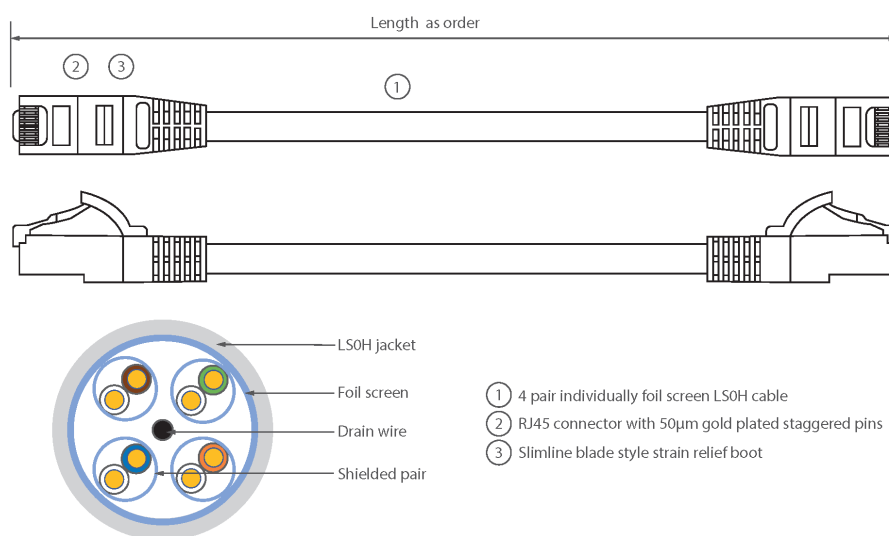

Each Excel Category 6A patch lead consists of 4 twisted pairs of 26AWG stranded copper wires, an aluminium/polyester foil tape provides an individual screen for each pair. These pairs are then cabled together, with different lay lengths to ensure optimum performance. Staggered pin RJ45 Screened plugs, terminate the cable, and each lead is fitted with colour coded slimline moulded boots, suitable for use in high density router or switch blades.

Product Specifications

Feature	Values
Cable type	F/FTP
Category	6A (IEC)
Length	1.5 m
Type of connector connection 1	RJ45 8(8)
Type of connector connection 2	RJ45 8(8)
Outer sheath colour	White
Strain relief boot	Moulded-on
Lockable	no
Strain relief boot colour	White

Excel Cat6A Patch Lead F/FTP Shielded LSOH Blade Booted 1.5 m White

Item Code: 101-145

Flame retardant version	yes
Cable construction	1x4
AWG-size	26
Pin assignment	1:1

Product drawing

Standards

Applicable standard	Detail
ISO/IEC 11801-1:2017	Information technology - Generic cabling for customer premises: Part 1 General Requirements
EN 50173-1:2018	Information technology. Generic cabling systems - General requirements
ANSI/TIA 568-2.D	Balanced Twisted-Pair Telecommunications Cabling and Components Standards
IEC 61156-5:2009+AMD1:2012 CSV	Multicore and symmetrical pair/quad cables for digital communications - Part 5: Symmetrical pair/quad cables with transmission characteristics up to 1 000 MHz - Horizontal floor wiring - Sectional specification
IEC 60332-1-2:2004	Tests on electric and optical fibre cables under fire conditions. Test for vertical flame propagation for a single insulated wire or cable. Procedure for 1 kW pre-mixed flame