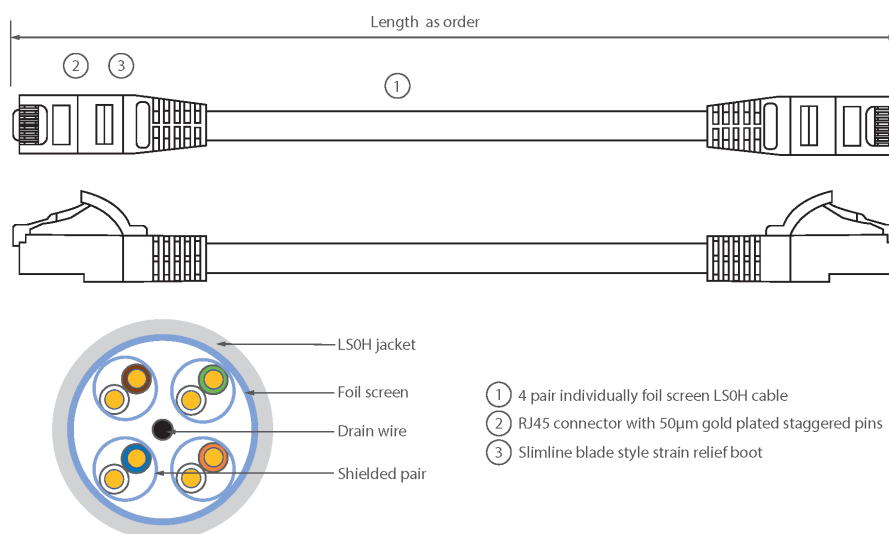

Each Excel Category 6A patch lead consists of 4 twisted pairs of 26AWG stranded copper wires, an aluminium/polyester foil tape provides an individual screen for each pair. These pairs are then cabled together, with different lay lengths to ensure optimum performance. Staggered pin RJ45 Screened plugs, terminate the cable, and each lead is fitted with colour coded slimline moulded boots, suitable for use in high density router or switch blades.

Product Specifications

Feature	Values
Cable type	F/FTP
Category	6A (IEC)
Length	1.5 m
Type of connector connection 1	RJ45 8(8)
Type of connector connection 2	RJ45 8(8)
Outer sheath colour	White
Strain relief boot	Moulded-on
Lockable	no
Strain relief boot colour	White
Flame retardant version	yes

Excel Cat6A Patch Lead F/FTP Shielded LSOH Blade Booted 1.5 m White

Item Code: 101-145

Cable construction	1x4
AWG-size	26
Pin assignment	1:1

Product drawing

Standards

Applicable standard	Detail
ISO/IEC 11801-1:2017	Information technology - Generic cabling for customer premises: Part 1 General Requirements
EN 50173-1:2018	Information technology. Generic cabling systems - General requirements
ANSI/TIA 568-2.D	Balanced Twisted-Pair Telecommunications Cabling and Components Standards
IEC 61156-5:2009+AMD1:2012 CSV	Multicore and symmetrical pair/quad cables for digital communications - Part 5: Symmetrical pair/quad cables with transmission characteristics up to 1 000 MHz - Horizontal floor wiring - Sectional specification
IEC 60332-1-2:2004	Tests on electric and optical fibre cables under fire conditions. Test for vertical flame propagation for a single insulated wire or cable. Procedure for 1 kW pre-mixed flame
IEC 61034-2:2005+A1:2013	Measurement of smoke density of cables burning under