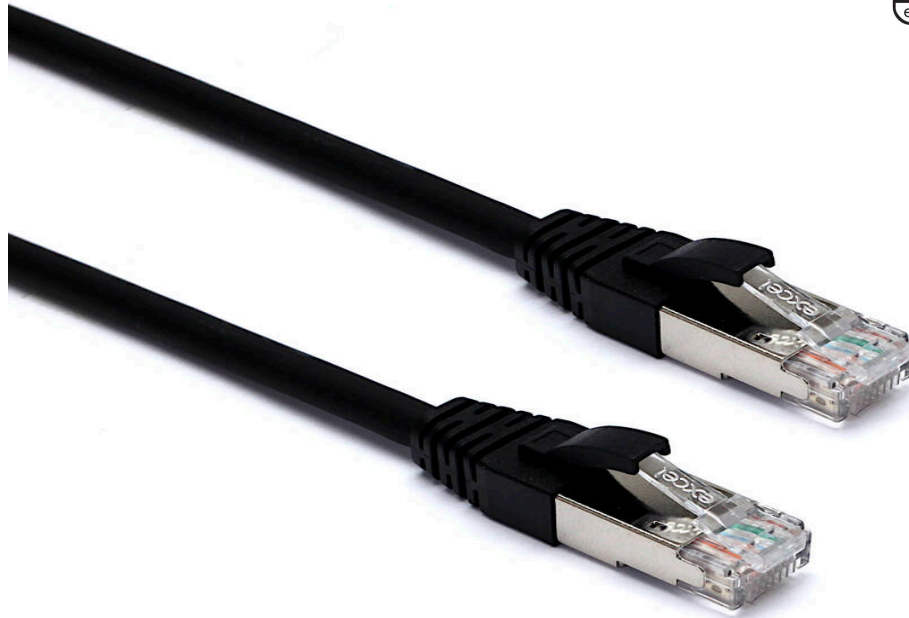

Excel Cat6A Patch Lead F/FTP Shielded LSOH Blade Booted 1.5 m Black

excel
without compromise.

Part Code: 101-146

sales@excel-networking.com
excel-networking.com

CIBSE TM65 Embodied Carbon: 0.373 kg CO2e

Main Features

- / Specified to 500 MHz
- / Individual foil screen over each pair
- / LSOH outer sheath
- / Suitable for 10 Gigabit 10GBase-T, PoE++ applications
- / Blade style moulded strain relief boot with clip protector
- / CIBSE TM65 Embodied Carbon: 0.373 kg CO2e

Each Excel Category 6A patch lead consists of 4 twisted pairs of 26AWG stranded copper wires, an aluminium/polyester foil tape provides an individual screen for each pair. These pairs are then cabled together, with different lay lengths to ensure optimum performance. Staggered pin RJ45 Screened plugs, terminate the cable, and each lead is fitted with colour coded slimline moulded boots, suitable for use in high density router or switch blades.