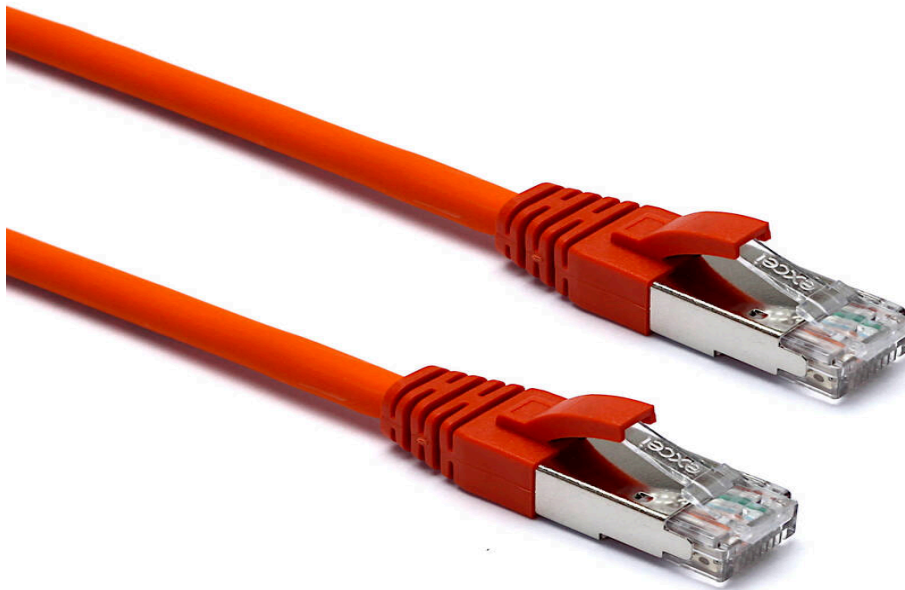

# Excel Cat6A Patch Lead F/FTP Shielded LSOH Blade Booted 1.5 m Orange

excel  
without compromise.

Part Code: 101-148

sales@excel-networking.com  
excel-networking.com

CIBSE TM65 Embodied Carbon: 0.373 kg CO2e

## Main Features

- / Specified to 500 MHz
- / Individual foil screen over each pair
- / LSOH outer sheath
- / Suitable for 10 Gigabit 10GBase-T, PoE++ applications
- / Blade style moulded strain relief boot with clip protector
- / CIBSE TM65 Embodied Carbon: 0.373 kg CO2e

Each Excel Category 6A patch lead consists of 4 twisted pairs of 26AWG stranded copper wires, an aluminium/polyester foil tape provides an individual screen for each pair. These pairs are then cabled together, with different lay lengths to ensure optimum performance. Staggered pin RJ45 Screened plugs, terminate the cable, and each lead is fitted with colour coded slimline moulded boots, suitable for use in high density router or switch blades.