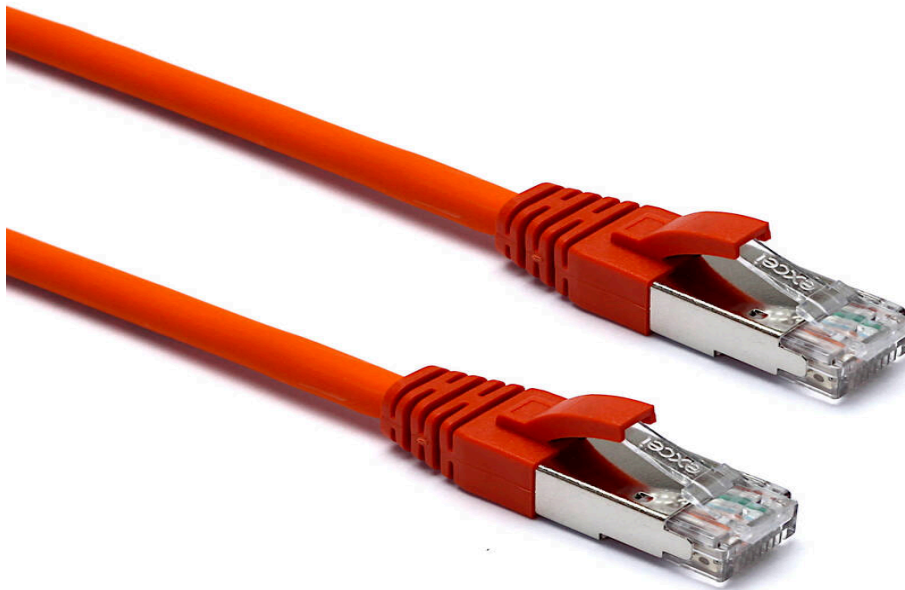

Excel Cat6A Patch Lead F/FTP Shielded LSOH Blade Booted 1.5 m Orange

excel
without compromise.

Part Code: 101-148

sales@excel-networking.com
excel-networking.com

CIBSE TM65 Embodied Carbon: 0.373 kg CO2e

Main Features

- / Specified to 500 MHz
- / Individual foil screen over each pair
- / LSOH outer sheath
- / Suitable for 10 Gigabit 10GBase-T, PoE++ applications
- / Blade style moulded strain relief boot with clip protector
- / CIBSE TM65 Embodied Carbon: 0.373 kg CO2e

Each Excel Category 6A patch lead consists of 4 twisted pairs of 26AWG stranded copper wires, an aluminium/polyester foil tape provides an individual screen for each pair. These pairs are then cabled together, with different lay lengths to ensure optimum performance. Staggered pin RJ45 Screened plugs, terminate the cable, and each lead is fitted with colour coded slimline moulded boots, suitable for use in high density router or switch blades.