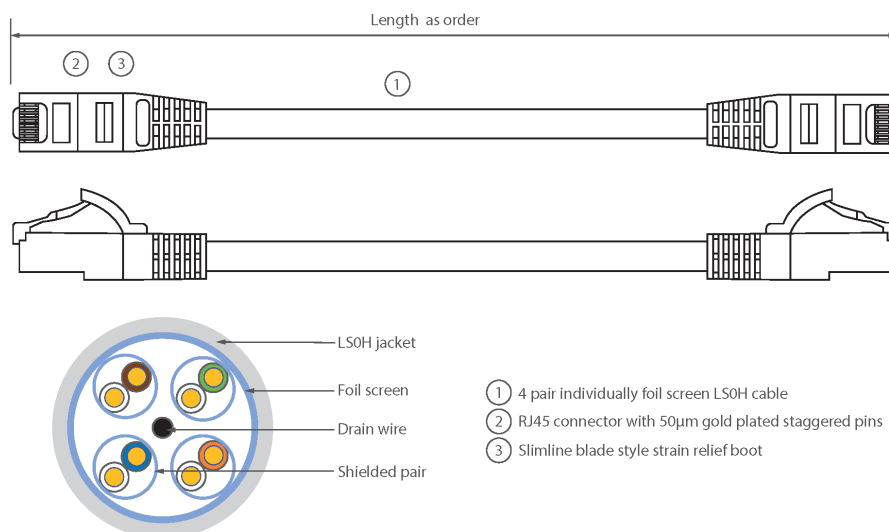

Excel Cat6A Patch Lead F/FTP Shielded LSOH Blade Booted 1.5 m Orange

Item Code: 101-148

excel
without compromise.

Strain relief boot colour	Orange
Flame retardant version	yes
Cable construction	1x4
AWG-size	26
Pin assignment	1:1

Product drawing

Standards

Applicable standard	Detail
ISO/IEC 11801-1:2017	Information technology - Generic cabling for customer premises: Part 1 General Requirements
EN 50173-1:2018	Information technology. Generic cabling systems - General requirements
ANSI/TIA 568-2.D	Balanced Twisted-Pair Telecommunications Cabling and Components Standards
IEC 61156-5:2009+AMD1:2012 CSV	Multicore and symmetrical pair/quad cables for digital communications - Part 5: Symmetrical pair/quad cables with transmission characteristics up to 1 000 MHz - Horizontal floor wiring - Sectional specification
IEC 60332-1-2:2004	Tests on electric and optical fibre cables under fire conditions. Test for vertical flame propagation for a single