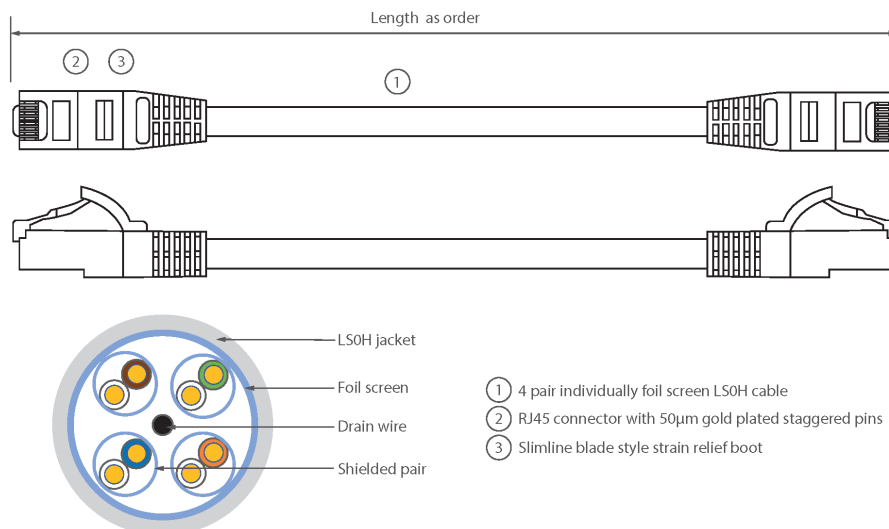

## Product Specifications

Feature	Values
Cable type	F/FTP
Category	6A (IEC)
Length	1.5 m
Type of connector connection 1	RJ45 8(8)
Type of connector connection 2	RJ45 8(8)
Outer sheath colour	Violet
Strain relief boot	Moulded-on
Lockable	no
Strain relief boot colour	Violet
Flame retardant version	yes
Cable construction	1x4
AWG-size	26
Pin assignment	1:1

## Product drawing