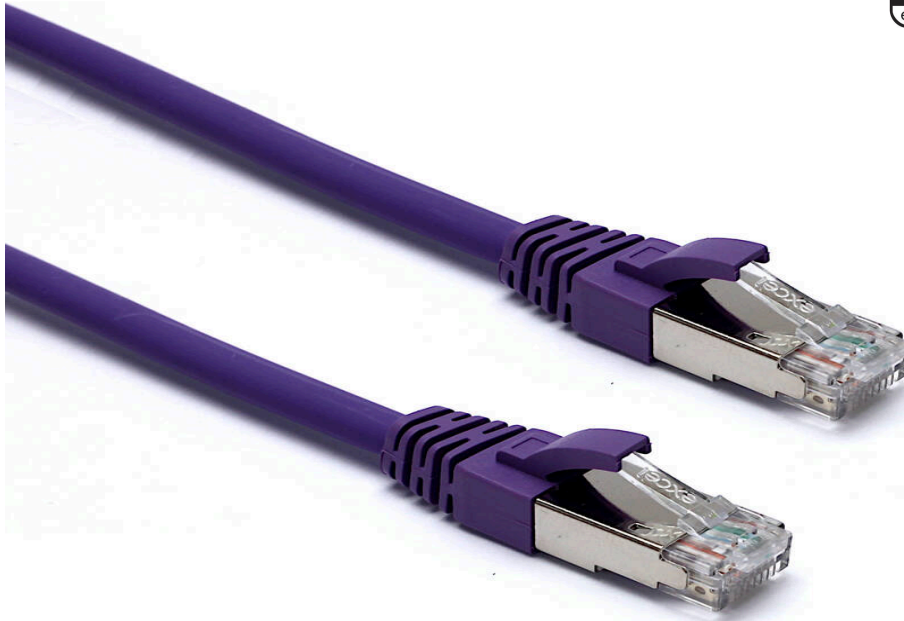

Excel Cat6A Patch Lead F/FTP Shielded LSOH Blade Booted 1.5 m Violet

excel
without compromise.

Part Code: 101-149

sales@excel-networking.com
excel-networking.com

CIBSE TM65 Embodied Carbon: 0.373 kg CO2e

Main Features

- / Specified to 500MHz
- / Individual foil screen over each pair
- / Choice of length and colour
- / Suitable for 10 Gigabit 10GBase-T, POE++ applications
- / Blade style moulded strain relief boot with clip protector
- / LSOH outer sheath

Product Overview

Excel Category 6A (Augmented Category 6) patch leads take the performance capabilities of copper infrastructure to new levels. Designed to the current ISO and EIA/TIA standards for Class Ea augmented Category 6A performance these products are intended to deliver reliable, high network performance including support of emerging applications such as 10GBase-T, 10 Gigabit Ethernet.

Each Excel Category 6A patch lead consists of 4 twisted pairs of 26AWG stranded copper wires, an aluminium/polyester foil tape provides an individual screen for each pair. These pairs are then cabled together, with different lay lengths to ensure optimum performance. Staggered pin RJ45 Screened plugs, terminate the cable, and each lead is fitted with colour coded slimline moulded boots, suitable for use in high density router or switch blades.