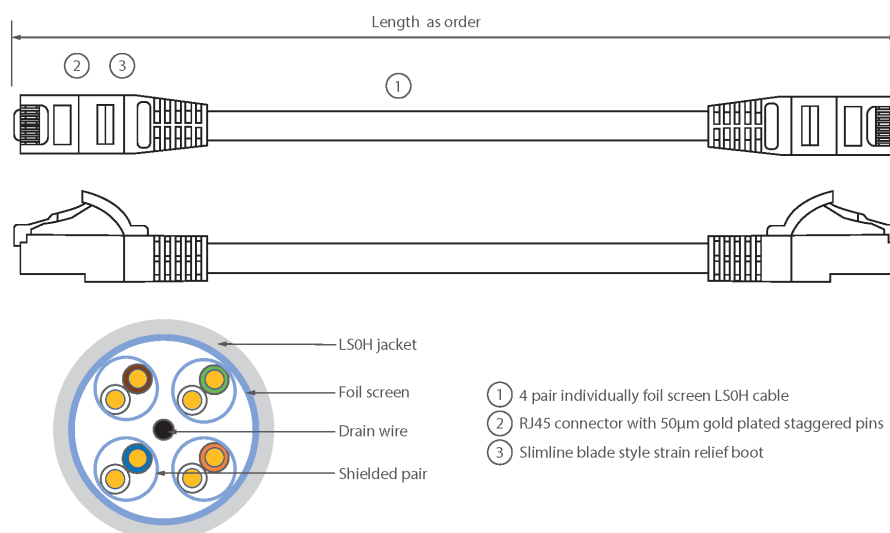

Each Excel Category 6A patch lead consists of 4 twisted pairs of 26AWG stranded copper wires, an aluminium/polyester foil tape provides an individual screen for each pair. These pairs are then cabled together, with different lay lengths to ensure optimum performance. Staggered pin RJ45 Screened plugs, terminate the cable, and each lead is fitted with colour coded slimline moulded boots, suitable for use in high density router or switch blades.

Product Specifications

Feature	Values
Cable type	F/FTP
Category	6A (IEC)
Length	1.5 m
Type of connector connection 1	RJ45 8(8)
Type of connector connection 2	RJ45 8(8)
Outer sheath colour	Violet

Excel Cat6A Patch Lead F/FTP Shielded LSOH Blade Booted 1.5 m Violet

Item Code: 101-149

Strain relief boot	Moulded-on
Lockable	no
Strain relief boot colour	Violet
Flame retardant version	yes
Cable construction	1x4
AWG-size	26
Pin assignment	1:1

Product drawing

Standards

Applicable standard	Detail
ISO/IEC 11801-1:2017	Information technology - Generic cabling for customer premises: Part 1 General Requirements
EN 50173-1:2018	Information technology. Generic cabling systems - General requirements
ANSI/TIA 568-2.D	Balanced Twisted-Pair Telecommunications Cabling and Components Standards
IEC 61156-5:2009+AMD1:2012 CSV	Multicore and symmetrical pair/quad cables for digital communications - Part 5: Symmetrical pair/quad cables with transmission characteristics up to 1 000 MHz -