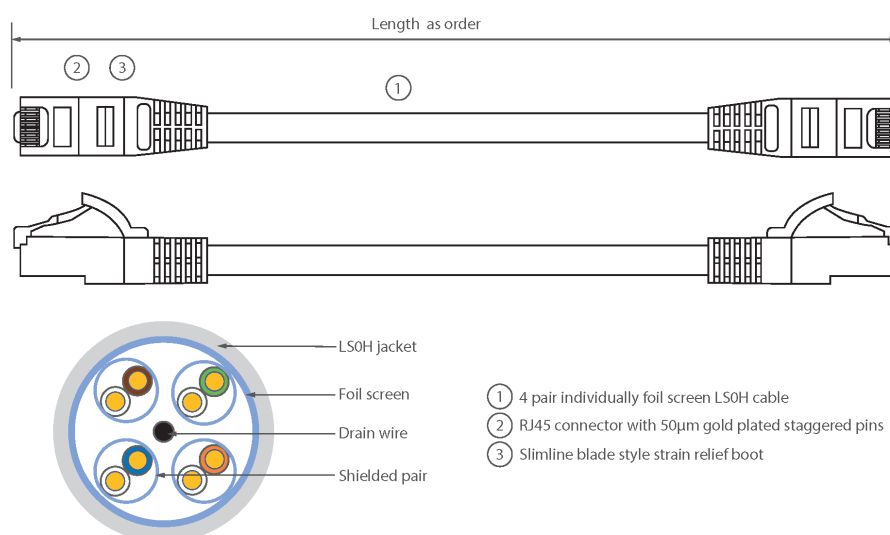

Excel Cat6A Patch Lead F/FTP Shielded LSOH Blade Booted 1.5 m Violet

Item Code: 101-149

Outer sheath colour	Violet
Strain relief boot	Moulded-on
Lockable	no
Strain relief boot colour	Violet
Flame retardant version	yes
Cable construction	1x4
AWG-size	26
Pin assignment	1:1

Product drawing

Standards

Applicable standard	Detail
ISO/IEC 11801-1:2017	Information technology - Generic cabling for customer premises: Part 1 General Requirements
EN 50173-1:2018	Information technology. Generic cabling systems - General requirements
ANSI/TIA 568-2.D	Balanced Twisted-Pair Telecommunications Cabling and Components Standards
IEC 61156-5:2009+AMD1:2012 CSV	Multicore and symmetrical pair/quad cables for digital communications - Part 5: Symmetrical pair/quad cables