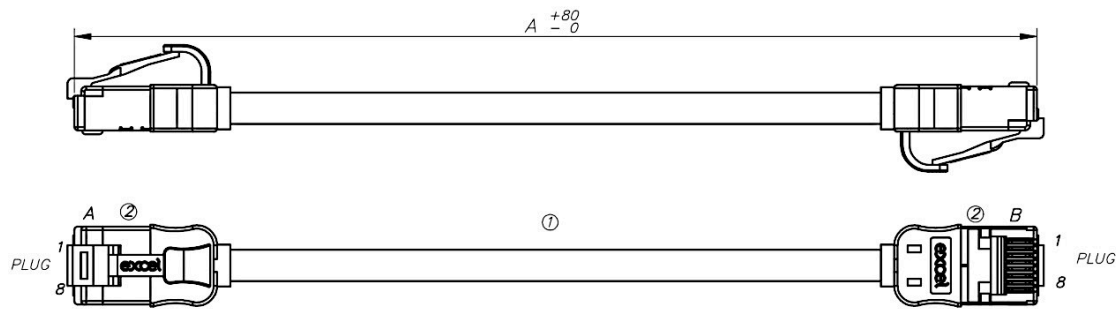

Staggered pin RJ45 screened plugs, terminate the cable, and each lead is fitted with colour coded slimline moulded boots with small new design plug unique to excel making them a great patch chord for use in high density patching with better airflow and tidier installations.

## Product Specifications

Feature	Values
Category	6A (IEC)
Length	1 m
Type of connector connection 1	RJ45 8(8)
Type of connector connection 2	RJ45 8(8)

# Excel Cat6A Mini Patch Lead 28AWG LSOH Blade Booted 1 m Grey

Item Code: 103-221

Outer sheath colour	Grey
Strain relief boot	Moulded-on
Lockable	no
Strain relief boot colour	Grey
Flame retardant version	yes
Cable construction	1x4
AWG-size	28
Pin assignment	1:1

## Product drawing