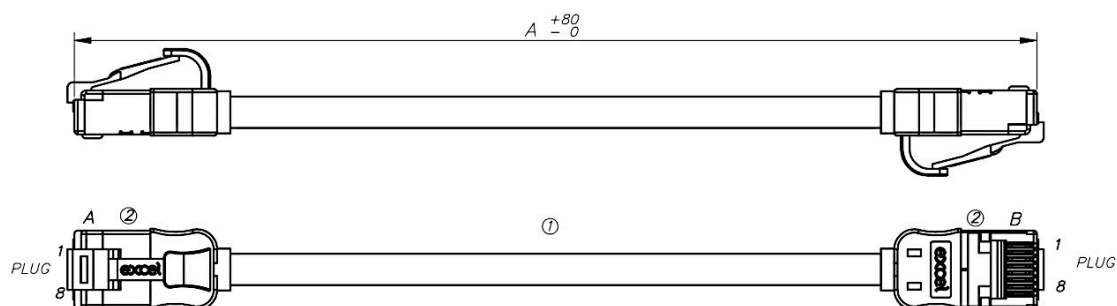

Excel Cat6A Mini Patch Lead 28AWG LSOH Blade Booted 0.2 m Blue (10-Pack)

Item Code: 103-236-10

Strain relief boot	Moulded-on
Lockable	no
Strain relief boot colour	Blue
Flame retardant version	yes
Halogen free (acc. IEC 60754-2)	yes
Cable construction	1x4
AWG-size	28
Pin assignment	1:1

Product drawing

Standards

Applicable standard	Detail
ISO/IEC 11801:2017	Information technology - Generic cabling for customer premises: Part 1 General requirements
EN 50173-2:2018	Information technology - Generic cabling systems - General requirements
ANSI/TIA 568-D	Balanced twisted-pair telecommunications cabling and components standards
IEC 61156-6:2020	Multicore and symmetrical pair/quad cables for digital communications - Part 6: Symmetrical pair/quad cables with transmission characteristics up to 1000 MHz - Work area wiring - Sectional specification
IEC 60332-1-2:2004	Tests on electric and optical fibre cables under fire conditions. Test for vertical flame propagation for a single insulated wire or cable. Procedure for 1 kW pre-mixed flame
IEC 61034-2:2005+A1:2013	Measurement of smoke density of cables burning under