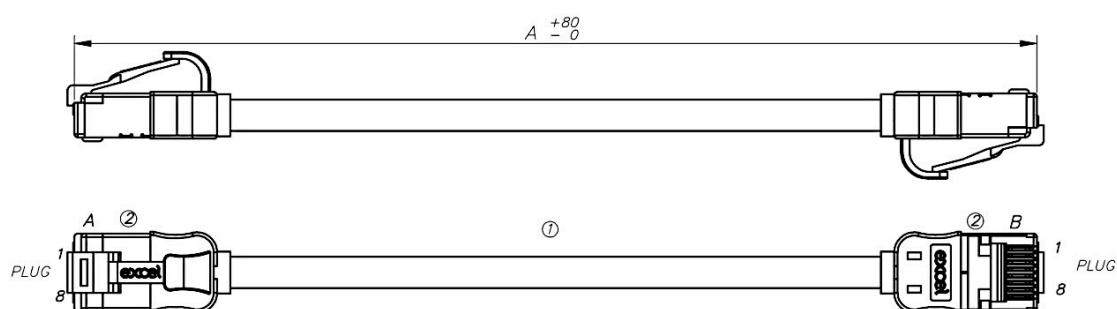

Excel Cat6A Mini Patch Lead 28AWG LSOH Blade Booted 0.3 m Blue (10-Pack)

Item Code: 103-237-10

Strain relief boot	Moulded-on
Lockable	no
Strain relief boot colour	Blue
Flame retardant version	yes
Halogen free (acc. IEC 60754-2)	yes
Cable construction	1x4
AWG-size	28
Pin assignment	1:1

Product drawing

Standards

Applicable standard	Detail
ISO/IEC 11801:2017	Information technology - Generic cabling for customer premises: Part 1 General requirements
EN 50173-2:2018	Information technology - Generic cabling systems - General requirements
ANSI/TIA 568-D	Balanced twisted-pair telecommunications cabling and components standards
IEC 61156-6:2020	Multicore and symmetrical pair/quad cables for digital communications - Part 6: Symmetrical pair/quad cables with transmission characteristics up to 1000 MHz - Work area wiring - Sectional specification
IEC 60332-1-2:2004	Tests on electric and optical fibre cables under fire conditions. Test for vertical flame propagation for a single insulated wire or cable. Procedure for 1 kW pre-mixed flame
IEC 61034-2:2005+A1:2013	Measurement of smoke density of cables burning under