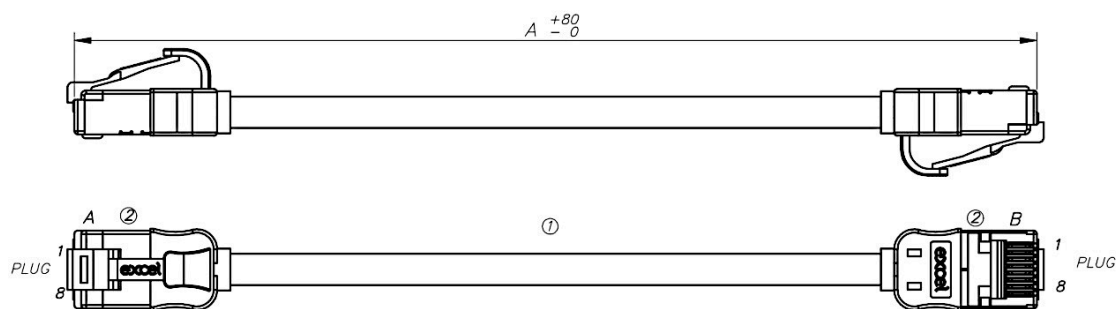

Staggered pin RJ45 screened plugs, terminate the cable, and each lead is fitted with colour coded slimline moulded boots with small new design plug unique to excel making them a great patch chord for use in high density patching with better airflow and tidier installations.

## Product Specifications

Feature	Values
Category	6A (IEC)
Type of connector connection 1	RJ45 8(8)
Type of connector connection 2	RJ45 8(8)
Outer sheath colour	Green
Strain relief boot	Moulded-on

# Excel Cat6A Mini Patch Lead 28AWG LSOH Blade Booted 10 m Green

Item Code: 103-269

Lockable	no
Strain relief boot colour	Green
Flame retardant version	yes
Halogen free (acc. IEC 60754-2)	yes
Cable construction	1x4
AWG-size	28
Pin assignment	1:1

## Product drawing