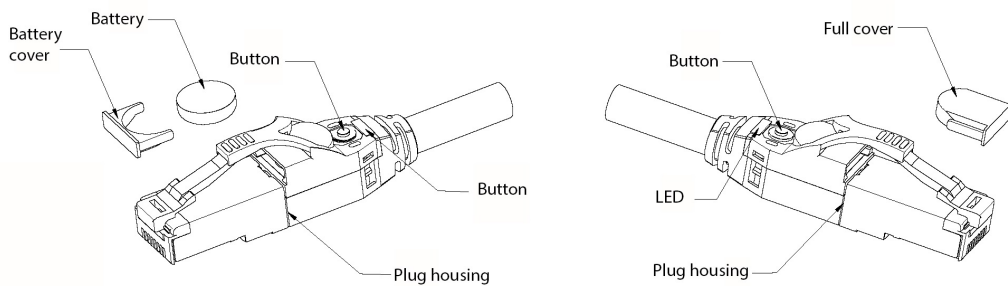

Product drawing

Standards

Applicable standard	Detail
ISO/IEC 11801-1:2017	Information technology - Generic cabling for customer premises: Part 1 General Requirements
EN 50173-1:2018	Information technology. Generic cabling systems - General