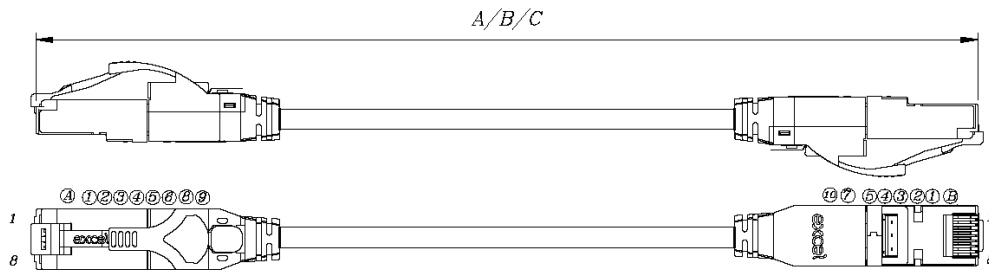

## Product Specifications

Feature	Values
Cable type	<b>F/FTP</b>
Category	<b>6A (IEC)</b>
Length	<b>3 m</b>
Type of connector connection 1	<b>RJ45 8(8)</b>
Type of connector connection 2	<b>RJ45 8(8)</b>
Outer sheath colour	<b>Black</b>
Strain relief boot	<b>Moulded-on</b>
Lockable	<b>no</b>
Strain relief boot colour	<b>Transparent</b>
Flame retardant version	<b>yes</b>
Cable construction	<b>1x4</b>
AWG-size	<b>26</b>
Pin assignment	<b>1:1</b>

## Product drawing